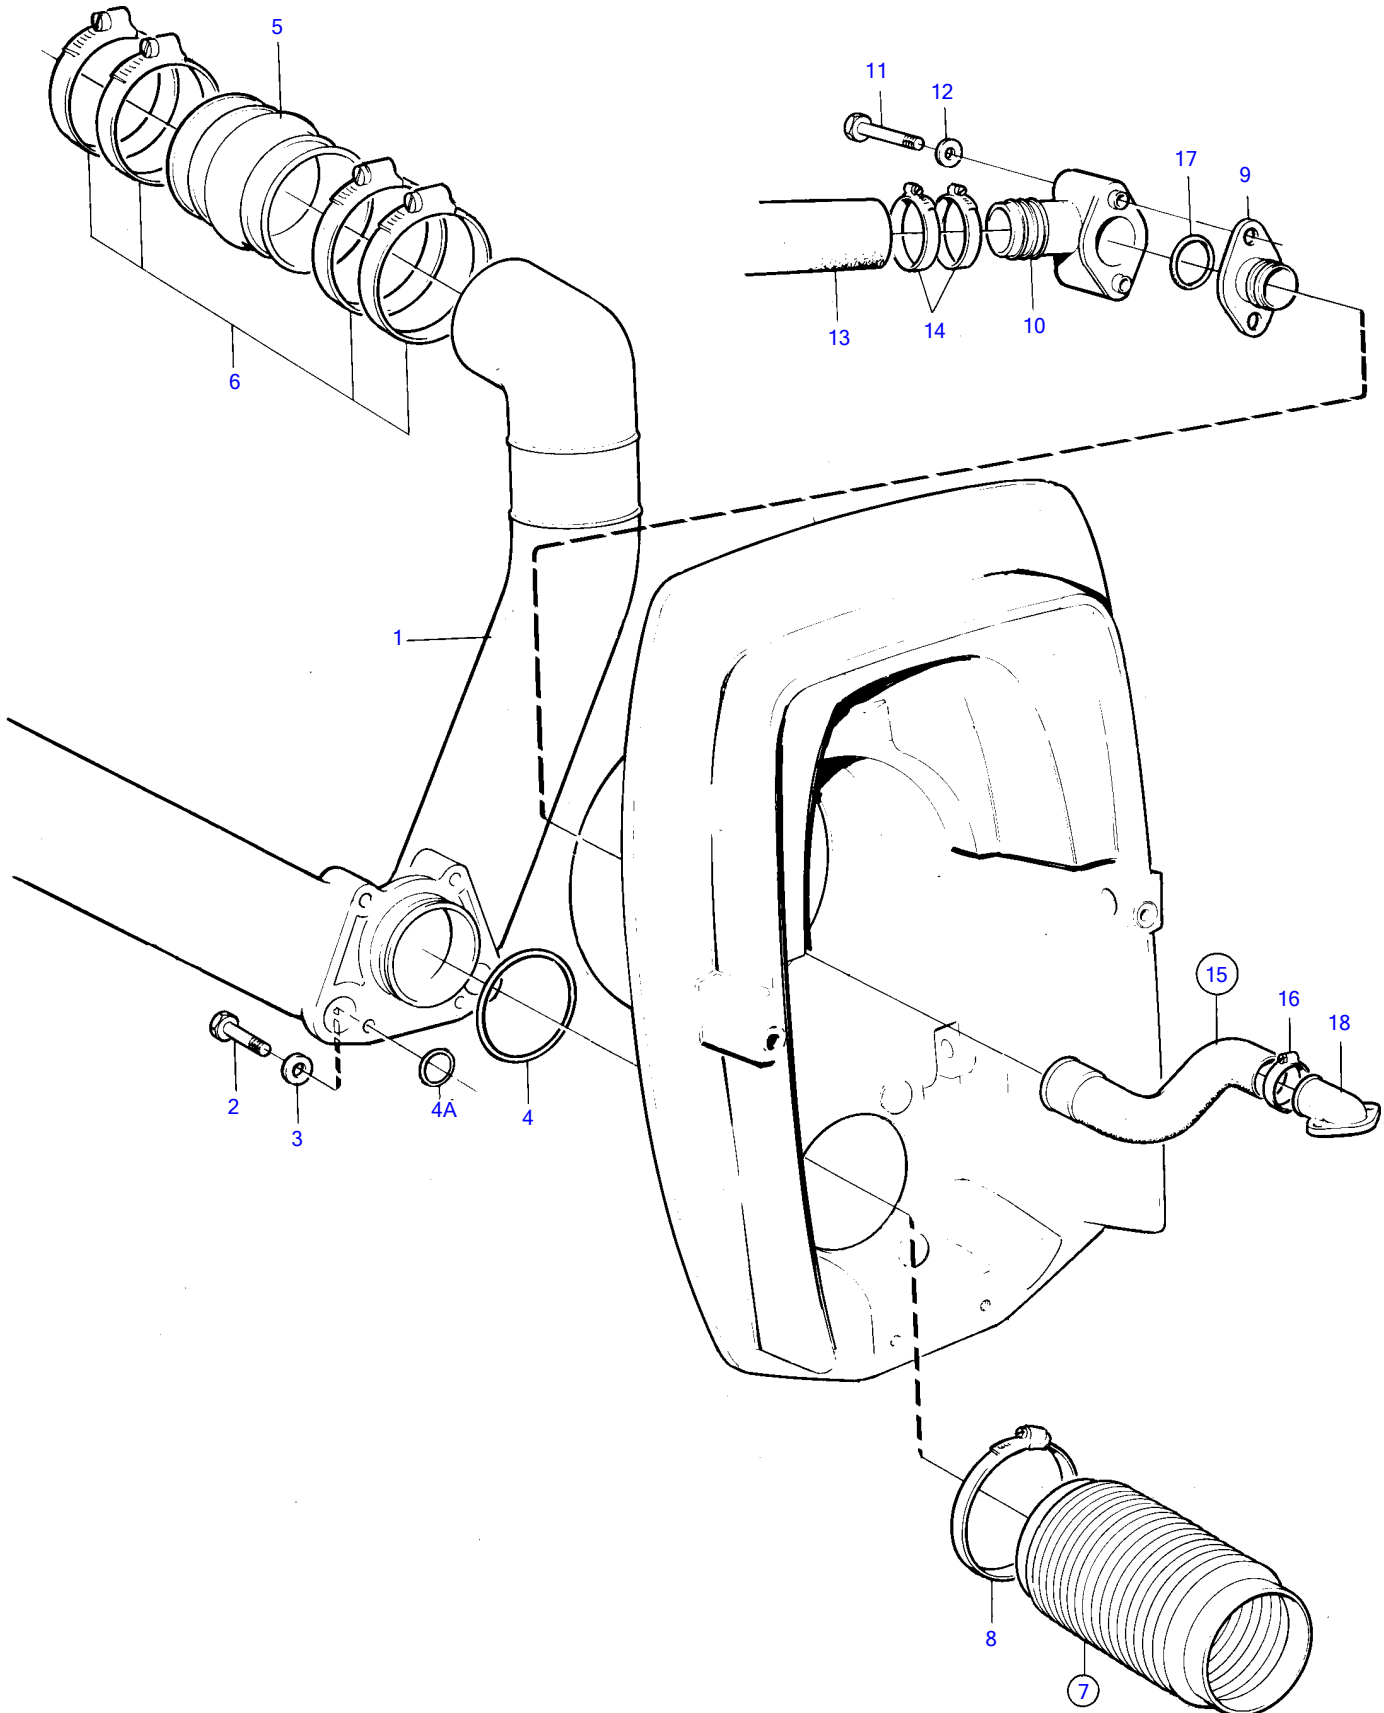

740B

740B

REF	PART NO.	QTY	DESCRIPTION	NOTES
1	872462	1	Exhaust pipe	
2	970958	4	Hexagon screw	
3	960148	4	Washer	
4	925256	1	O-ring	
4A	925064	2	O-ring	
5	872048	2	Exhaust hose	
6	853012	8	Hose clamp	
7	876631	1	Bellows kit	
8	872531	2	• Hose clamp	
9	872334	1	Nipple	
10	872338	1	Hose connection	
11	955516	2	Hexagon screw	
12	955893	2	Washer	
13	(857048)	1	Hose	Intake-sea water pump, Obsolete part
14	961669	2	Hose clamp	
15	876632	1	Hose kit	
16	853548	1	• Hose clamp	
17	925064	1	• O-ring	
18		1	hose connection	See group 4C