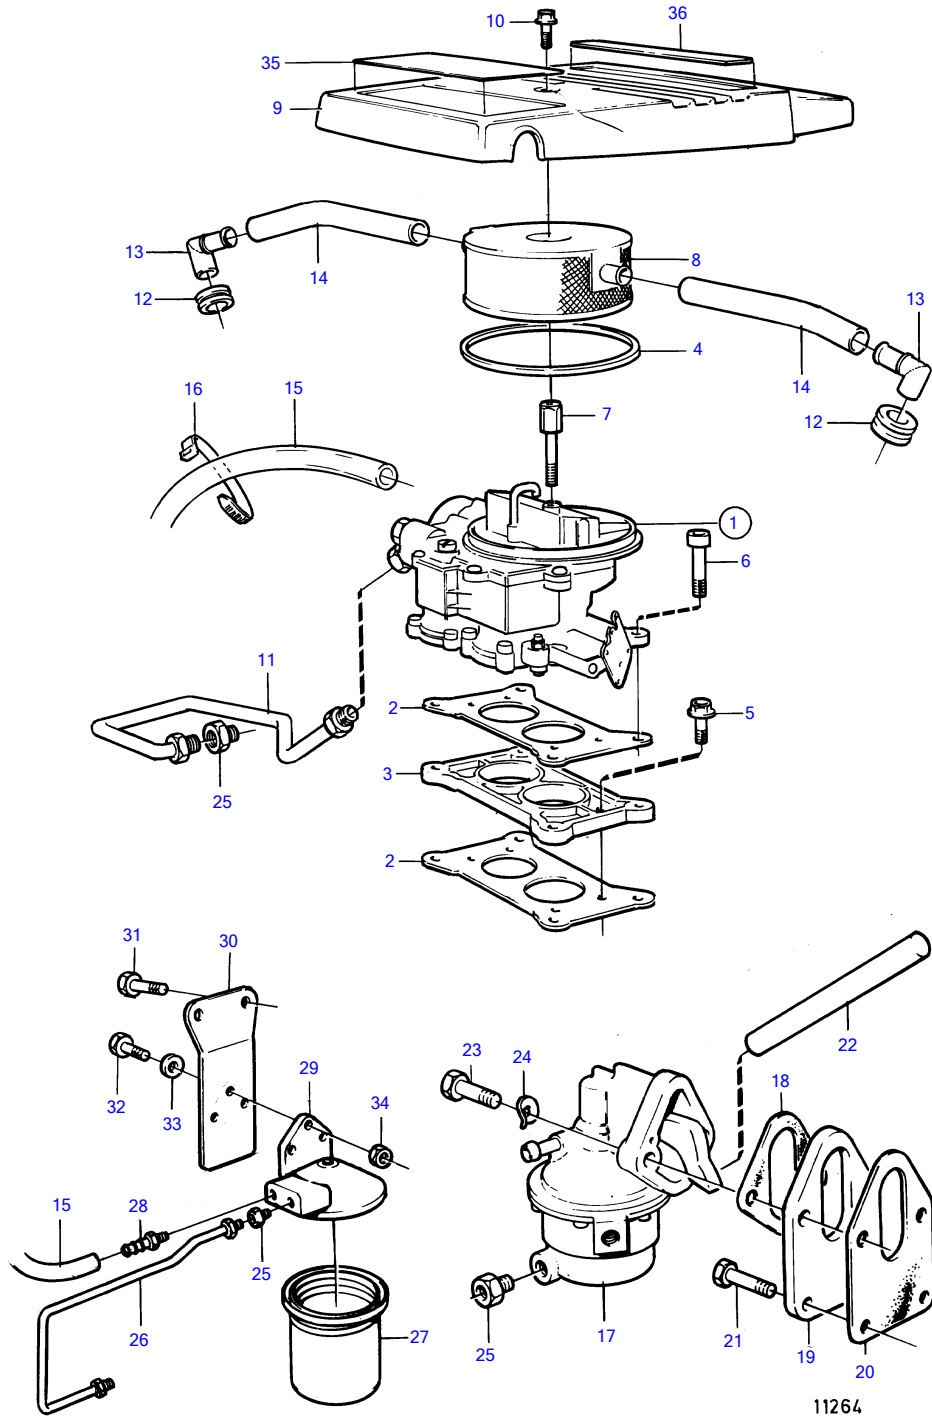

572A

572A

REF	PART NO.	QTY	DESCRIPTION	SEE SEC.	NOTES
1	(857147)	1	Carburetor		Obsolete part
			•	12513	
2	857148	2	Gasket		
3	(857149)	1	Spacer		Obsolete part
4	856684	1	Gasket		
5	956568	4	Hex. socket screw		
6	945444	4	Flange screw		
7	857440	1	Shoulder screw		
8	856677	1	Flame shield		
9	857000	1	Shoulder screw		
10	946934	1	Flange screw		
11	(857141)	1	Fuel pipe		Obsolete part
12	835415	2	Rubber bushing		See group 2A
13	855902	2	Hose attachment		
14	941522	X	Hose		L=2X240mm
15	941149	X	Hose		L=700mm
16	948210	X	Cable tie		
17	826493	1	Fuel pump		
			• comps not spec.		
18	856031	1	Gasket		
19	835333	1	Flange		
20	856030	1	Gasket		
21	841426	2	Screw		
22	835422	1	Push rod		
23	940162	2	Hexagon screw		
24	942336	2	Spring washer		
25	180303	3	Nipple		
26	(855668)	1	Tube		Obsolete part
27	855686	1	Fuel filter		
			Bulletin p-18-8-1	p-18-8-1-EN	Volvo Penta Ethanol Fuel treatment
28	834781	1	Nipple		
29	855569	1	Cardboard tube		
30	855570	1	Bracket		
31	841426	2	Screw		
32	955295	3	Hexagon screw		
33	941907	3	Spring washer		
34	955782	3	Hexagon nut		
35	(857144)	1	Decal		Obsolete part, 572
36	856698	1	Decal		Logo Volvo Penta