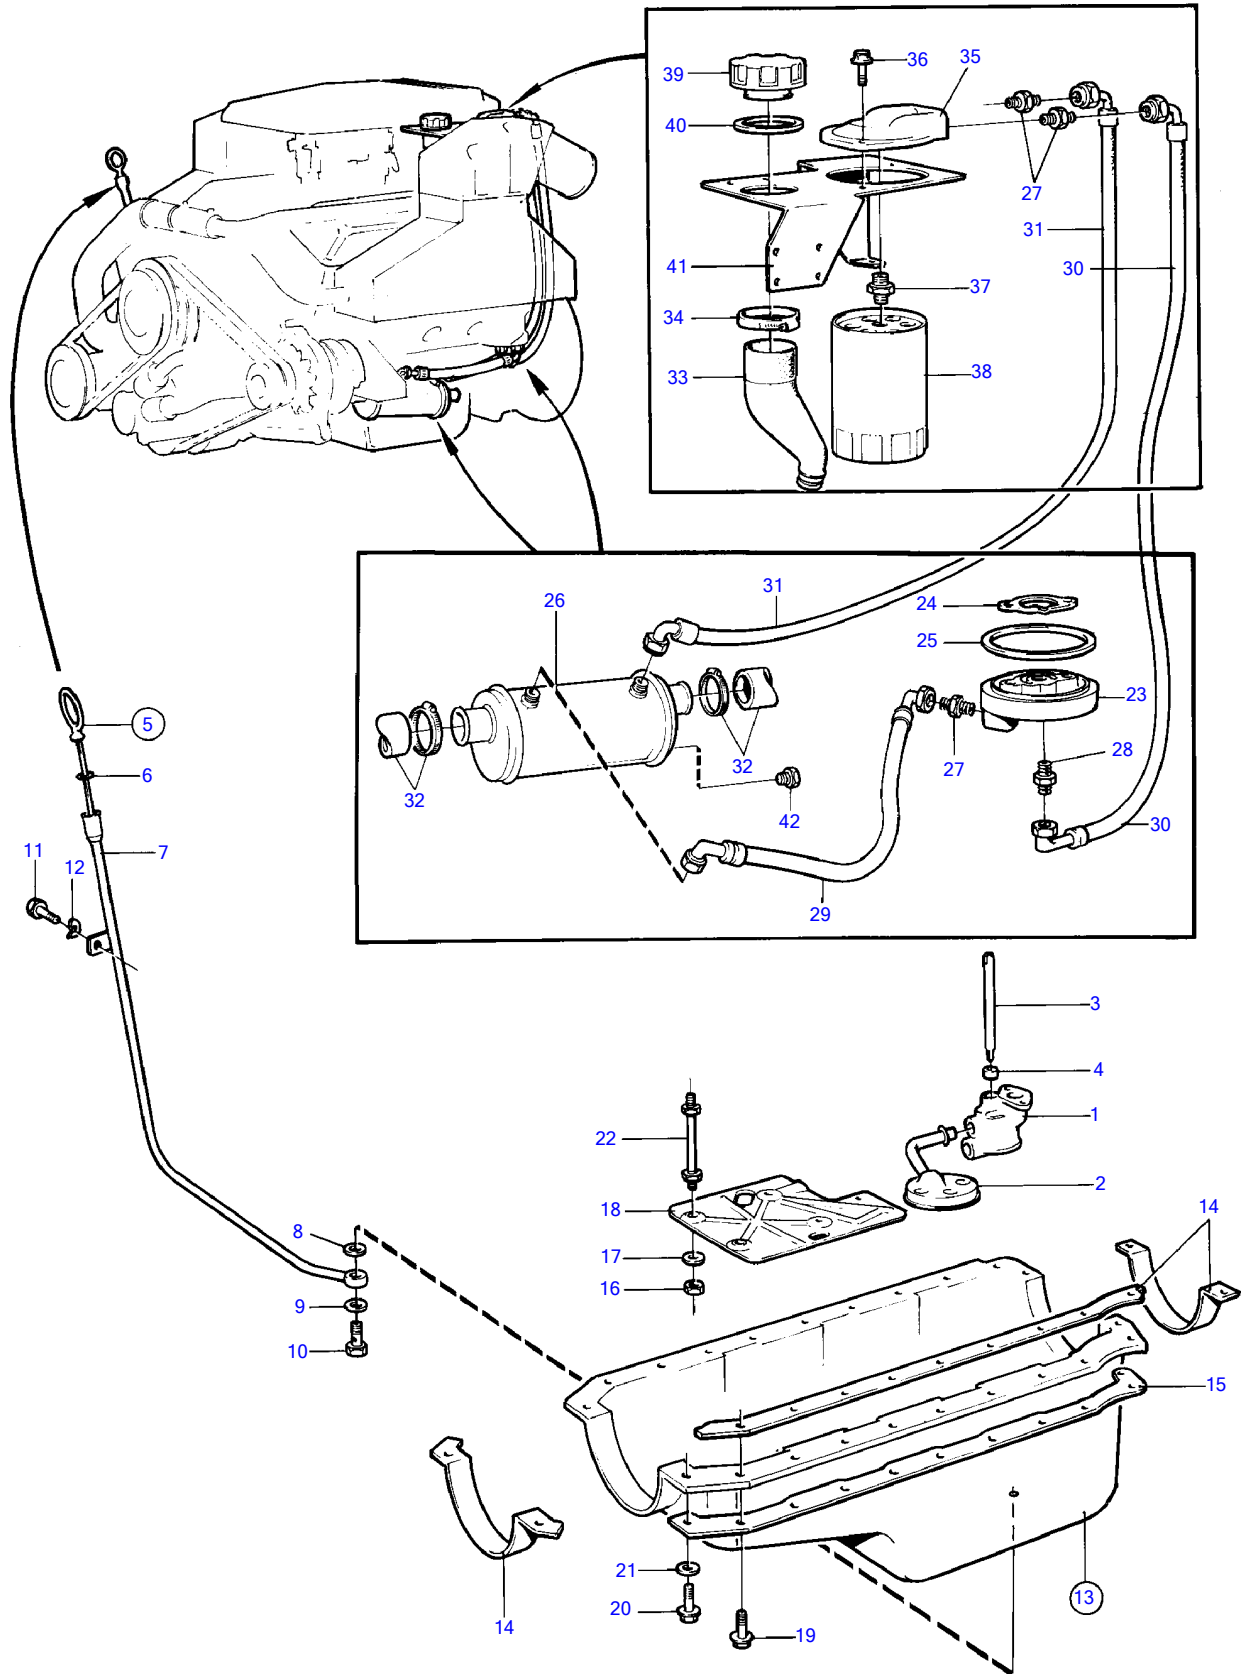

740B

740B

REF	PART NO.	QTY	DESCRIPTION	SEE SEC.	NOTES
1	856890	1	Oil pump		Oil pump 856890 is only stocked complete with strainer.
2		1	oil strainer		
3	856602	1	Shaft		
4	835374	1	Sleeve		
5	856264	1	Oil dipstick		
6	949187	1	• O-ring		
7	(857022)	1	Dipstick tube		Obsolete part
8	856295	1	Gasket		
9	841953	1	Gasket		
10	954393	1	Hollow screw		
11	940098	1	Hexagon screw		
12	942336	1	Spring washer		
13	857203	1	Sump		
14	857204	1	• Gasket		
15	(856598)	2	Reinforcement		Obsolete part
16	946420	5	Lock nut		
17	940097	5	Washer		
18	857205	1	Plate		
19	856599	20	Screw		
20	940100	2	Hexagon screw		
21	955893	2	Washer		
22	856603	1	Stud		
23	(857258)	1	Adapter		Obsolete part
24	947628	1	Gasket		
25	948882	1	O-ring		
26	856791	1	Oil cooler		
			Installation Instruction 7733154	7733154-EN	Oil Cooler 740
27	856793	3	Nipple		
28	857257	1	Nipple		
29	856785	1	Hose assembly		
30	857050	1	Hose assembly		
31	857049	1	Hose assembly		
32			cooling water conn.		See group 2B
33	856966	1	Hose		
34	943480	1	Hose clamp		
35	(856265)	1	Cardboard tube		Obsolete part
36	945444	2	Flange screw		
37	841174	1	Filter retainer		
38	835440	1	Oil filter		
			Bulletin P-21-7-1	P-21-7-1-EN	Oil Filters, GM gas engines (1378985)
39	3547599	1	Oil filler cap		
40	940096	1	Gasket		
41	856479	1	Bracket		
42	949246	1	Plug		

7736260-21-12469

11073

Upd:2014-10-28