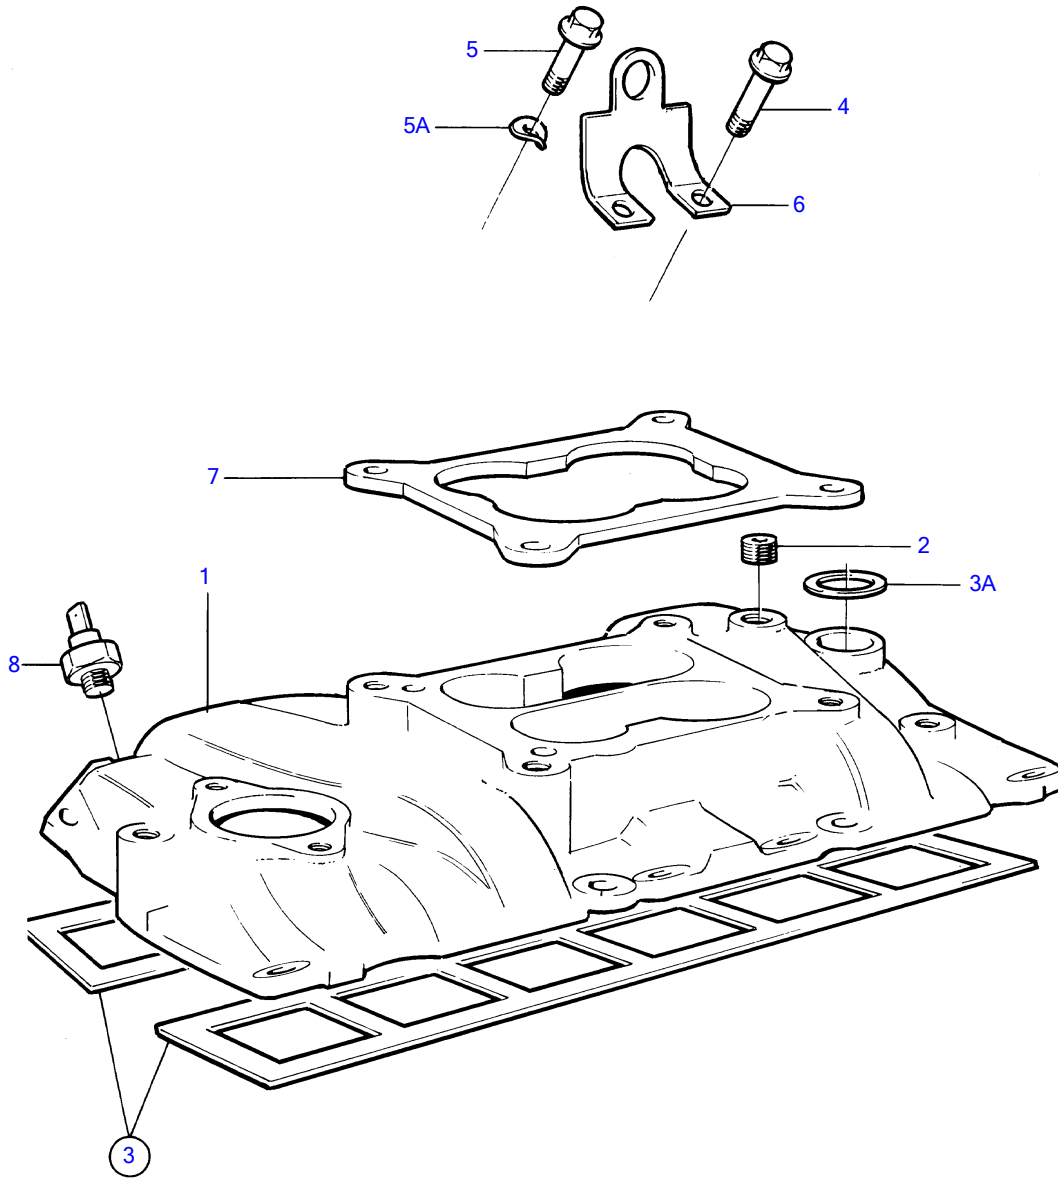

572A

10441

572A

REF	PART NO.	QTY	DESCRIPTION	NOTES
1	856066	1	Inlet pipe	
2	968145	1	Plug	(952357)
3	857231	1	Gasket	
3A		1	• gasket	
4	855597	3	Screw	
5	855824	9	Screw	
5A	941907	9	Spring washer	
6		1	lifting eye	
7	(856760)	1	Gasket	See group 2C, Obsolete part
8		1	temperature sender	See group 3
9	841261	X	Sealant	See group 9