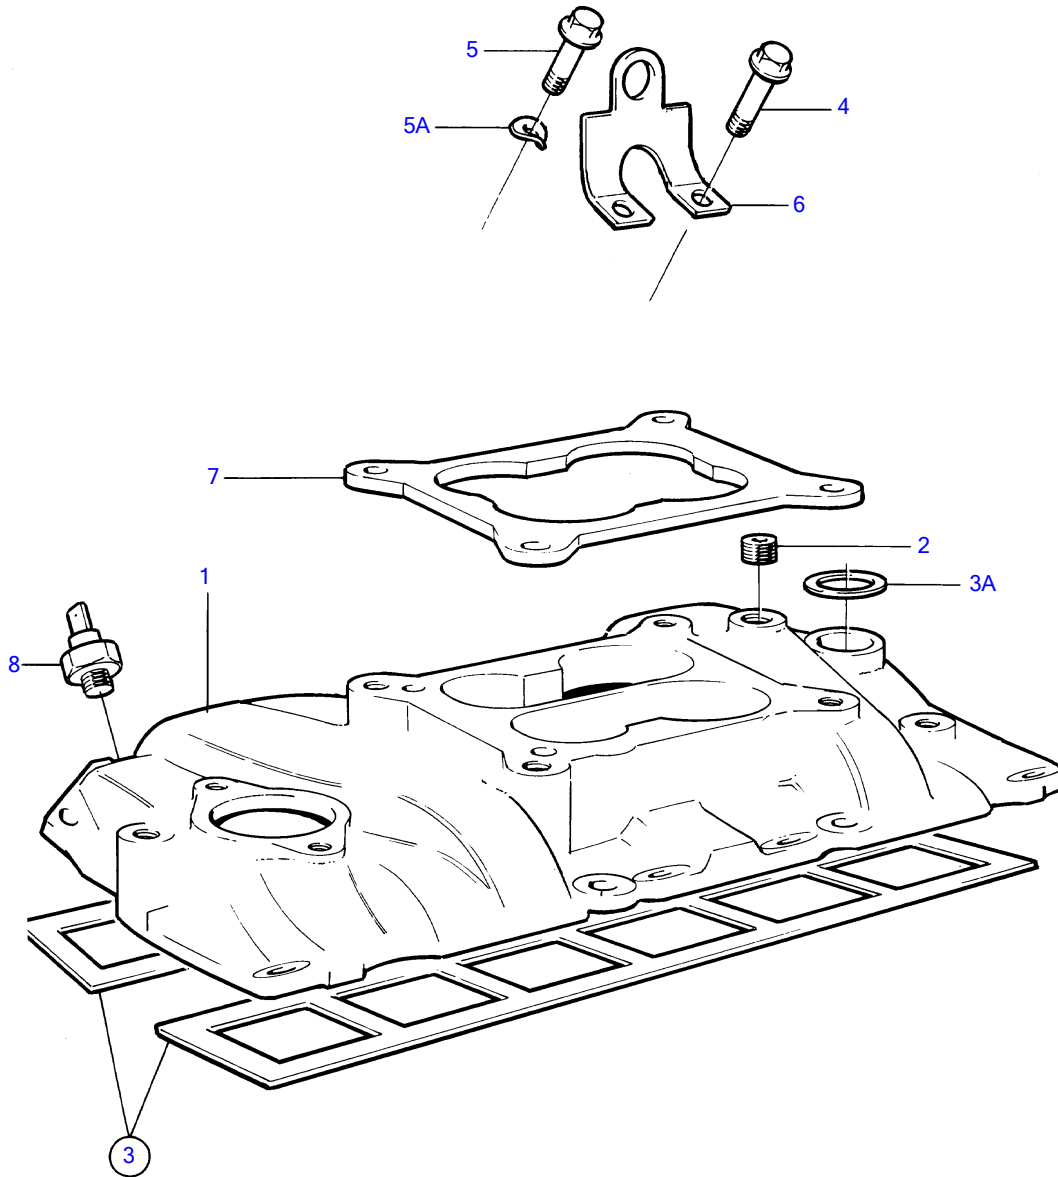

570A

10441

570A

REF	PART NO.	QTY	DESCRIPTION	NOTES
1	856082	1	Inlet pipe	
2	968145	1	Plug	(952357)
3	857231	1	Gasket	
3A		1	• gasket	
4	855597	3	Screw	
5	855824	9	Screw	
5A	941907	9	Spring washer	
6		1	lifting eye	
7	(856760)	1	Gasket	See group 2C, Obsolete part
8		1	temperature sender	See group 3
9	841261	X	Sealant	See group 9