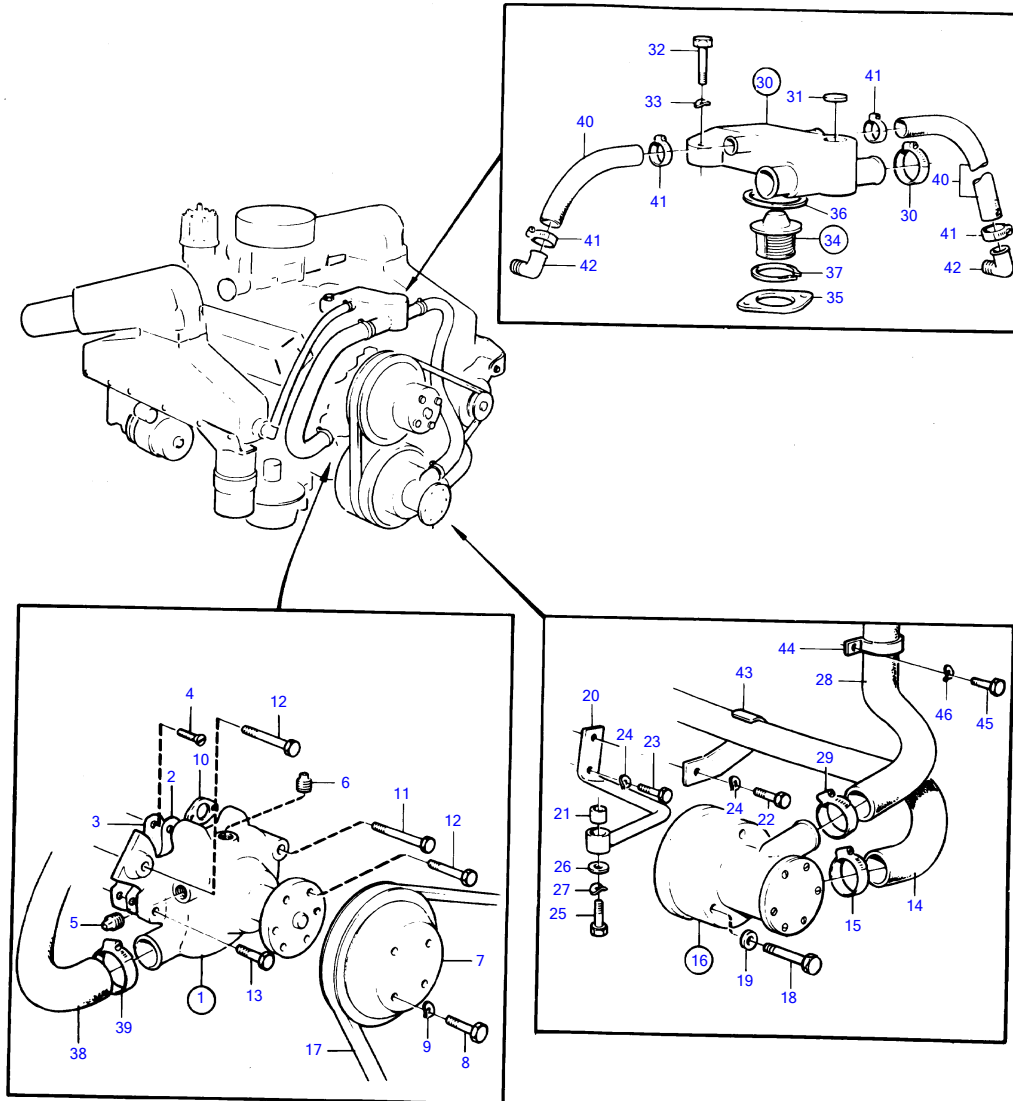

500B, 501B

9248

500B, 501B

REF	PART NO.	QTY	DESCRIPTION	SEE SEC.	NOTES
1	835390	1	Water pump		Replaced by water pump 856364, which contains 2 gaskets 835210.
2	841036	1	• Gasket		
3	(841209)	1	• Plate		Repl by 856364, Obsolete part
4	943629	6	• Flange screw		
5	952358	1	• Plug		
6	(952359)	1	• Plug		Obsolete part
7	855283	1	Pulley		
8	(955655)	4	Hexagon screw		Obsolete part
9	941907	4	Spring washer		
10	835210	2	Gasket		
11	940162	1	Hexagon screw		
12	955536	2	Hexagon screw		
13	955540	1	Hexagon screw		
14	855373	1	Hose		Intake-sea water pump, 500B, early type
	(857044)	1	Hose		Intake-sea water pump, 500B, late type, Obsolete part
	(857044)	1	Hose		Intake-sea water pump, 501B, Obsolete part
15	961669	2	Hose clamp		
16	841640	1	Sea water pump		Replaced by sea water pump 856952 and 3 screwS 948324.
			•	12498	
	856952	1	Sea water pump		Repl by 857451
			•	12498	
	857451	1	Sea water pump		
			Bulletin P-26-6-5	P-26-6-5-EN	New seawater pump kits
16			•	12498	
17	966857	1	V-belt		
18	948324	3	Hex. socket screw		
19	942336	3	Spring washer		Early type
20	826421	1	Torque rod		Early type
	857355	1	Stay		Late type
21	826422	1	Rubber bushing		
22	940115	1	Hexagon screw		Early type
23	955534	1	Hexagon screw		Early type
	944209	2	Flange screw		Late type
24	942336	2	Spring washer		Early type
25	955523	1	Hexagon screw		
26	960141	1	Washer		
27	941907	1	Spring washer		
28	826423	1	Hose		
29	961669	3	Hose clamp		
30	855485	1	Thermostat housing		
31	477026	1	• Expansion plug		
32	955537	2	Hexagon screw		
33	942336	2	Spring washer		
34	876305	1	Thermostat kit		62°C
35	835417	1	• Gasket		
36	416033	1	Sealing ring		
37	855486	1	Lock ring		
38	834906	1	Hose		
39	961671	2	Hose clamp		
40	952970	X	Hose		L=2X350mm
41	961666	4	Hose clamp		
42	961610	2	Hose nipple		
43	(855567)	1	Attaching clamp		Obsolete part
	(855568)	1	Attaching clamp		Obsolete part
	857045	1	Attaching clamp		For hose 857044.
44	841307	1	Clamp		
45	955534	1	Hexagon screw		
46	942336	1	Spring washer		