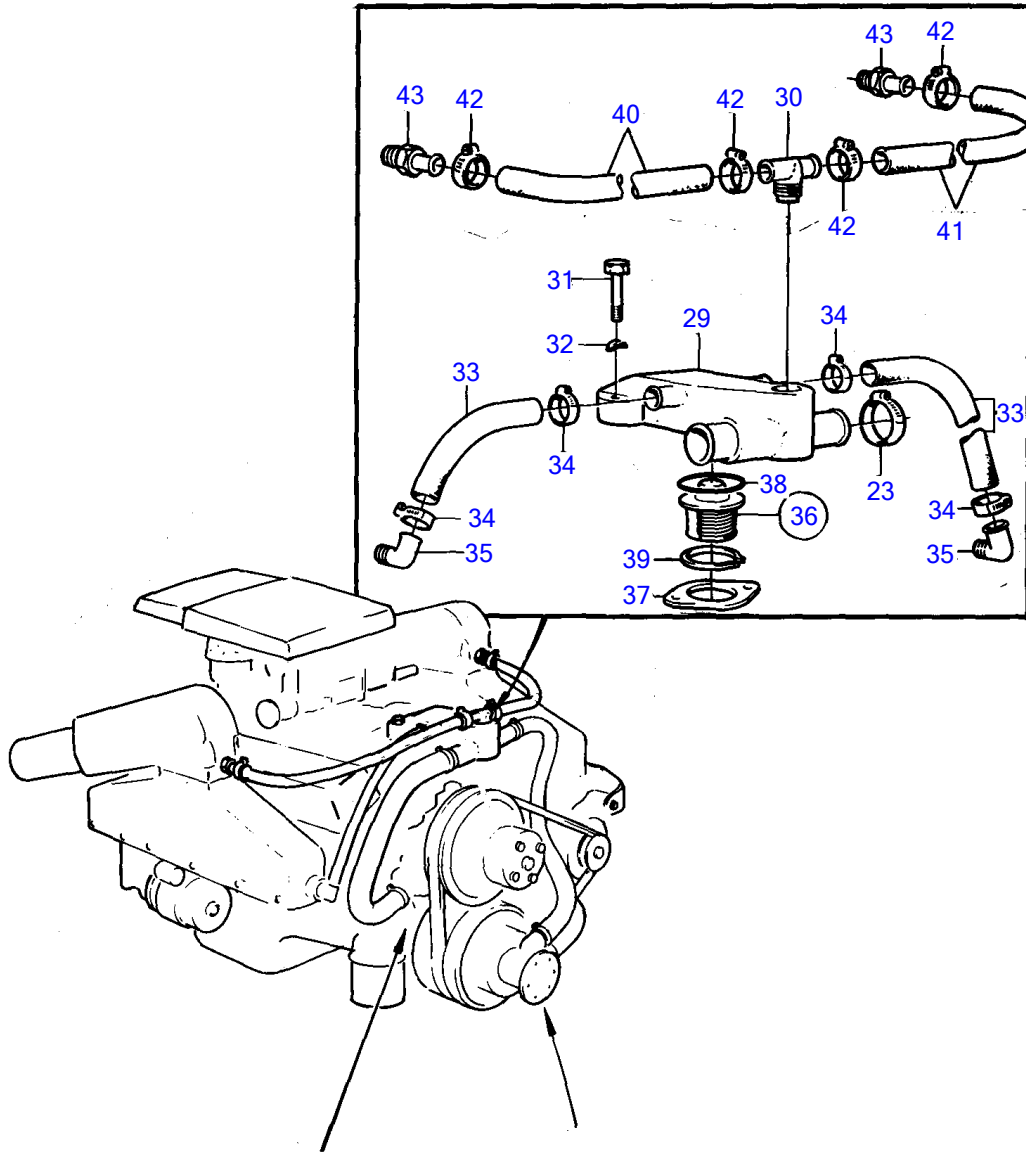

## 430B, 431B

REF	PART NO.	QTY	DESCRIPTION	SEE SEC.	NOTES
1	856364	1	Water pump		
2	835210	2	• Gasket		
3	855283	1	Pulley		
4	(955655)	4	Hexagon screw		Obsolete part
5	941907	4	Spring washer		
6	940162	1	Hexagon screw		
7	955536	2	Hexagon screw		
8	955540	1	Hexagon screw		
9	834906	1	Hose		
10	961671	2	Hose clamp		
11	966857	1	V-belt		See group 3
12	856952	1	Sea water pump		Repl by 857451
			•	12498	
13	948324	3	Hex. socket screw		
14	942336	3	Spring washer		
15	826421	1	Torque rod		
16	940115	1	Hexagon screw		L=25mm
	955534	1	Hexagon screw		L=19mm
17	942336	2	Spring washer		
18	826422	1	Rubber bushing		
19	955523	1	Hexagon screw		
20	960141	1	Washer		
21	941907	1	Spring washer		
22	826423	1	Hose		
23	961669	3	Hose clamp		
24	(857038)	1	Hose		Obsolete part, Intake-sea water pump
25	(855567)	1	Attaching clamp		Obsolete part
	(855568)	1	Attaching clamp		Obsolete part, Installs on the flywheel cover.
	857045	1	Attaching clamp		For hose 857038.
26	841307	1	Clamp		
27	942336	1	Spring washer		
28	955534	1	Hexagon screw		
29	857068	1	Thermostat housing		
30	857067	1	T-stud		
31	955537	2	Hexagon screw		
32	942336	2	Spring washer		
33	952970	X	Hose		L=2X350mm
34	961666	4	Hose clamp		
35	961610	2	Hose nipple	12485	
36	876305	1	Thermostat kit		62°C
37	835417	1	• Gasket		
38	416033	1	• Sealing ring		
39	855486	1	Lock ring		
40	952970	X	Hose		P, L=440mm
41	952970	X	Hose		S.B, L=380mm
42	961666	4	Hose clamp		
43	942691	2	Hose nipple	12485	