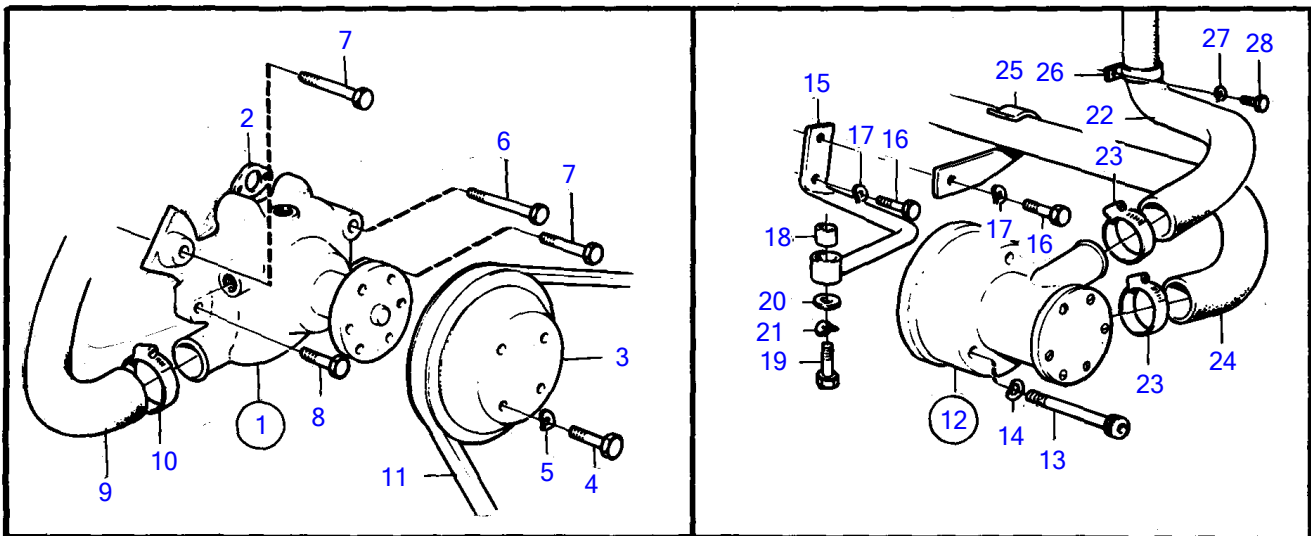

## 430B, 431B

REF	PART NO.	QTY	DESCRIPTION	SEE SEC.	NOTES
1	856364	1	Water pump		
2	835210	2	• Gasket		
3	855283	1	Pulley		
4	(955655)	4	Hexagon screw		Obsolete part
5	941907	4	Spring washer		
6	940162	1	Hexagon screw		
7	955536	2	Hexagon screw		
8	955540	1	Hexagon screw		
9	834906	1	Hose		
10	961671	2	Hose clamp		
11	966857	1	V-belt		See group 3
12	856952	1	Sea water pump		Repl by 857451
			•	12498	
13	948324	3	Hex. socket screw		
14	942336	3	Spring washer		
15	826421	1	Torque rod		
16	940115	1	Hexagon screw		L=25mm
	955534	1	Hexagon screw		L=19mm
17	942336	2	Spring washer		
18	826422	1	Rubber bushing		
19	955523	1	Hexagon screw		
20	960141	1	Washer		
21	941907	1	Spring washer		
22	826423	1	Hose		
23	961669	3	Hose clamp		
24	(857038)	1	Hose		Obsolete part, Intake-sea water pump
25	(855567)	1	Attaching clamp		Obsolete part
	(855568)	1	Attaching clamp		Obsolete part, Installs on the flywheel cover.
	857045	1	Attaching clamp		For hose 857038.
26	841307	1	Clamp		
27	942336	1	Spring washer		
28	955534	1	Hexagon screw		
29	857068	1	Thermostat housing		
30	857067	1	T-stud		
31	955537	2	Hexagon screw		
32	942336	2	Spring washer		
33	952970	X	Hose		L=2X350mm
34	961666	4	Hose clamp		
35	961610	2	Hose nipple	12485	
36	876305	1	Thermostat kit		62°C
37	835417	1	• Gasket		
38	416033	1	• Sealing ring		
39	855486	1	Lock ring		
40	952970	X	Hose		P, L=440mm
41	952970	X	Hose		S.B, L=380mm
42	961666	4	Hose clamp		
43	942691	2	Hose nipple	12485	