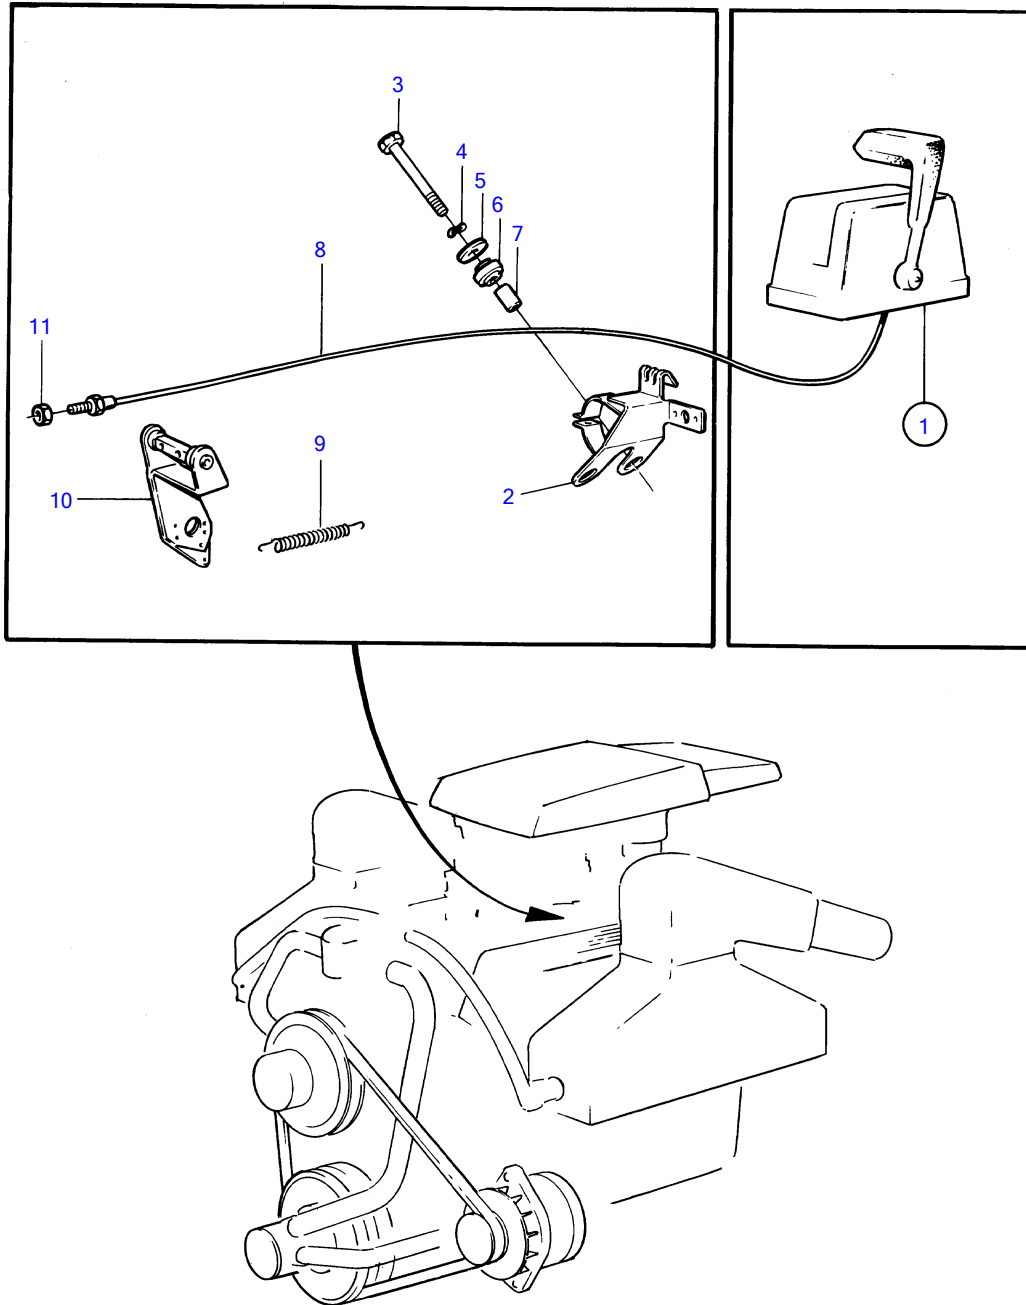

430A, 430B

10432

430A, 430B

REF	PART NO.	QTY	DESCRIPTION	NOTES
1		X	engine speed control	
2	(856849)	1	Bracket	See group 3, Obsolete part
3	940162	2	Hexagon screw	
4	942336	2	Spring washer	
5	960142	2	Washer	
6	841678	2	Bushing	
7	820506	2	Spacer sleeve	
8		X	control cable	See group 9
9	804274	1	Tension spring	
10	(856842)	1	Lever	Obsolete part
11	955844	2	Hexagon nut	