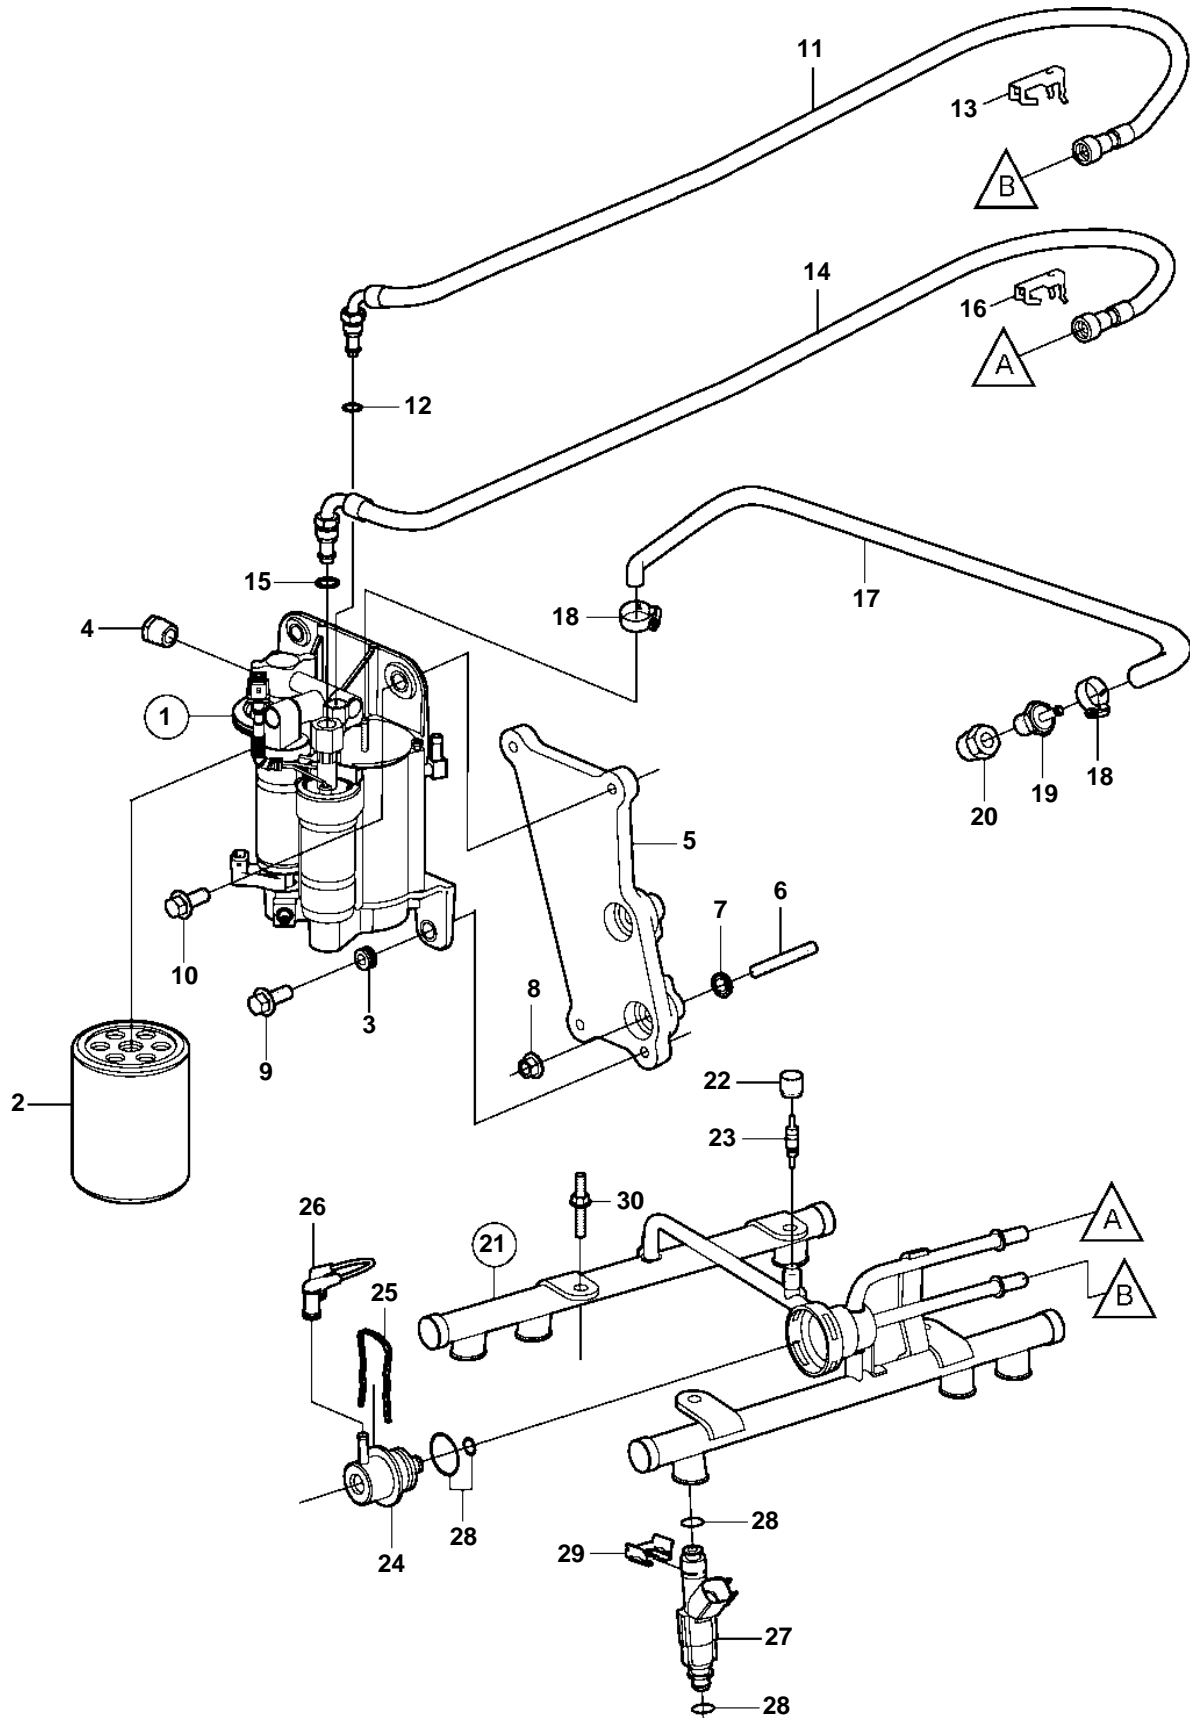

4.3GXIE-M

4.3GXIE-M

REF	PART NO.	QTY	DESCRIPTION	NOTES
1	3594444	1	Fuel pump	
	3588865	1	· Fuel pump kit	High pressure fuel pump
2	3847644	1	· Filter	
3	3861396	4	· Rubber bushing	
4	3857816	1	Bushing	
5	3861031	1	Bracket	
6	3860928	2	Stud	
7	3860538	2	Nut, speed	
8	3853404	2	Nut	
9	982702	2	Flange screw	
10	982702	2	Flange screw	Sea water cooling
	946472	2	Flange screw	Fresh water cooling
11	21299173	1	Hose	
12	3850424	1	· O-ring	
13	3887198	1	Locking clip	
14	21299174	1	Hose	
15	3850423	1	· O-ring	
16	3887195	1	Locking clip	
17	3807072	1	Kit	
18	3860413	2	Hose clamp	
19	3860290	1	Nipple	
20	3861926	1	Tube fitting	
21			Rail	Part not sold
22	3858972	1	Cardboard tube	
23	3858971	1	Valve	
24	3858967	1	Fuel press regulator	
25	3858968	1	Clip	
26	3858974	1	Hose	
27	21141691	6	Injector	
28	3858981	1	O-ring	Includes 16 o-rings for injectors and 2 o-rings for pressure regulator.
29	3858970	6	Retainer	
30	3858973	4	Bolt	