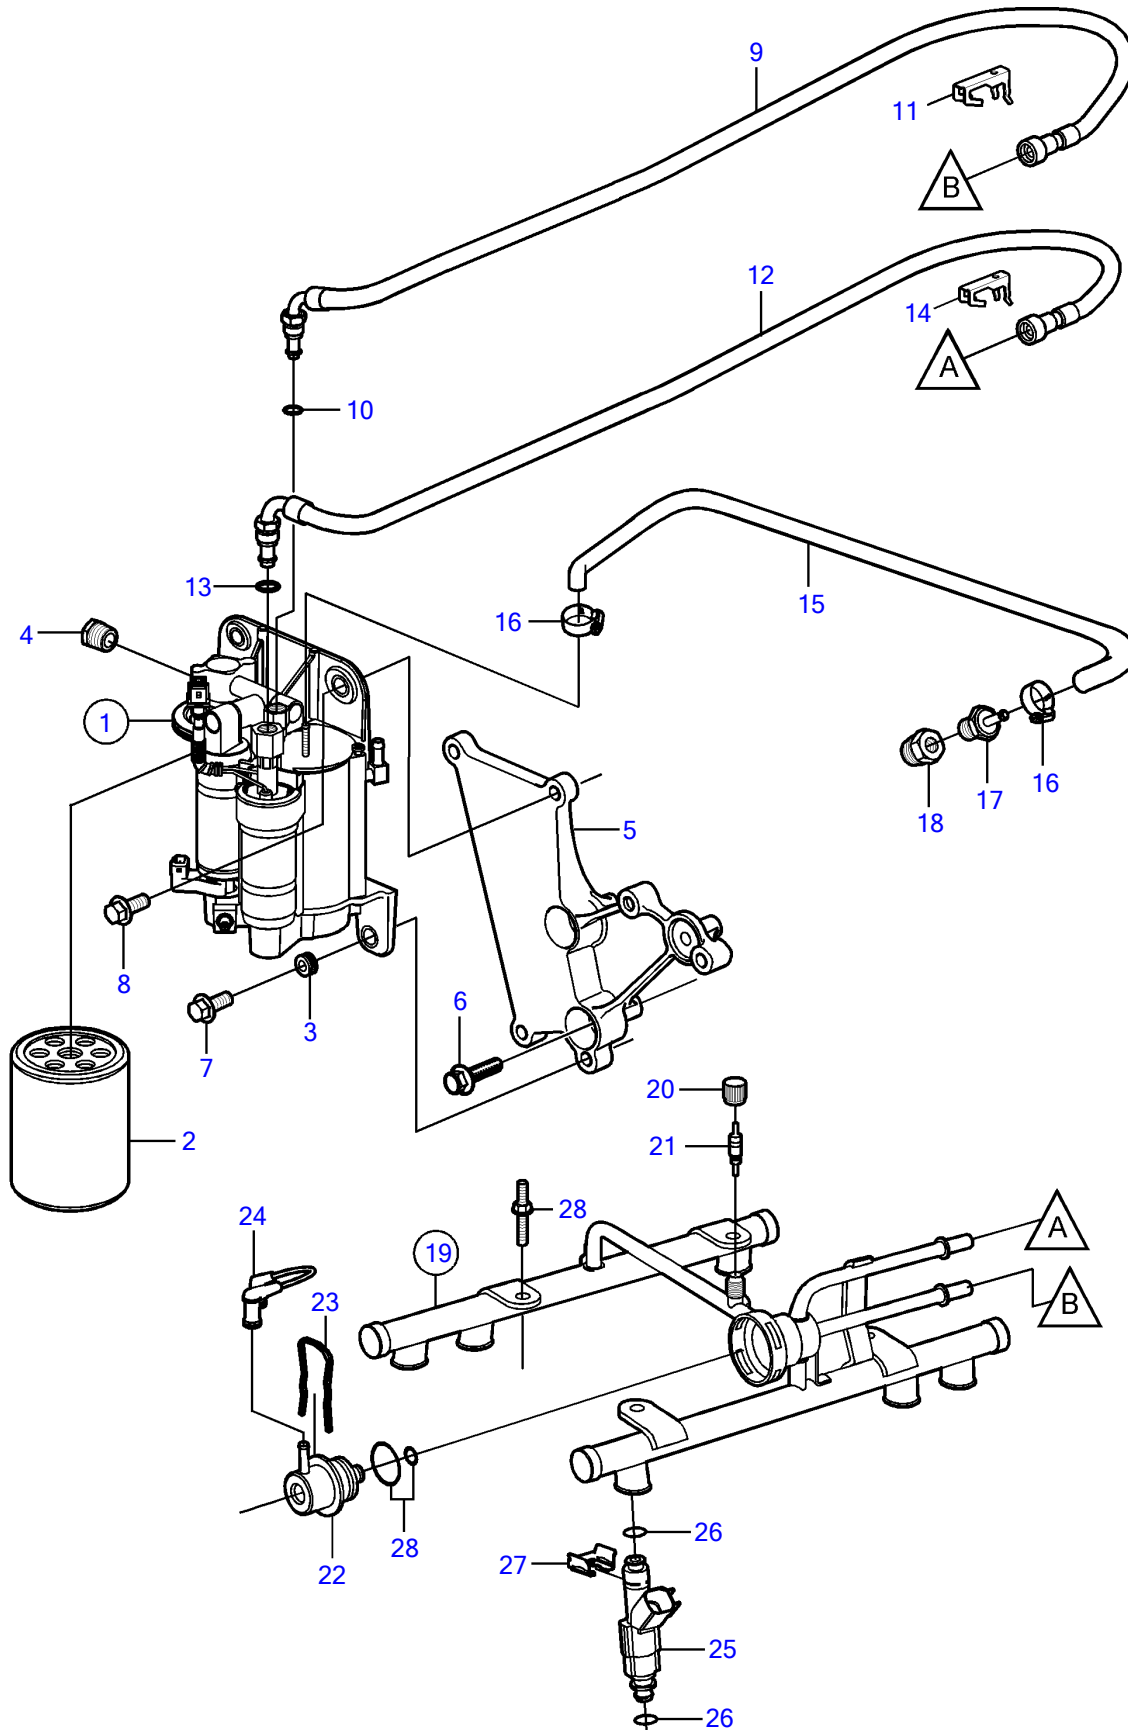

4.3GXIE-225-R

4.3GXIE-225-R

REF	PART NO.	QTY	DESCRIPTION	SEE SEC.	NOTES
1	21608511	1	Fuel pump		
	3588865	1	• Fuel pump kit		High pressure fuel pump
2	3847644	1	• Fuel filter		
			• Bulletin P-23-3-4	P-23-3-4-EN	High Capacity Fuel Filter, Gas
			• Bulletin p-18-8-1	p-18-8-1-EN	Volvo Penta Ethanol Fuel treatment
3	3861396	4	• Rubber bushing		
4	3857816	1	Bushing		
5	21358873	1	Bracket		
6	3850753	3	Flange screw		
7	982702	2	Flange screw		
8	982702	2	Flange screw		Sea water cooling
	946472	2	Flange screw		Fresh water cooling
9	21299174	1	Fuel hose		
10	3850424	1	• O-ring		
11	3887198	1	Locking clip		
12	21299173	1	Fuel hose		
13	3850423	1	• O-ring		
14	3887195	1	Locking clip		
15	3807072	1	Kit		
16	3860413	2	Hose clamp		
17	3860290	1	Nipple		
18	3861926	1	Tube fitting		
19	(3859018)		Rail		Obsolete part, part not sold
20	3858972	1	Cardboard tube		
21	3858971	1	Valve		
22	3858967	1	Governor		
			• Bulletin P-23-7-3	P-23-7-3-EN	Fuel Pressure Regulator, 4.3L, 5.0L, 5.7L
23	3858968	1	Clip		
24	3858974	1	Hose		
25	21141691	6	Injector		
26	3858981	1	O-ring		Includes 16 o-rings for injectors and 2 o-rings for pressure regulator.
27	3858970	6	Retainer		
28	3858973	4	Bolt		