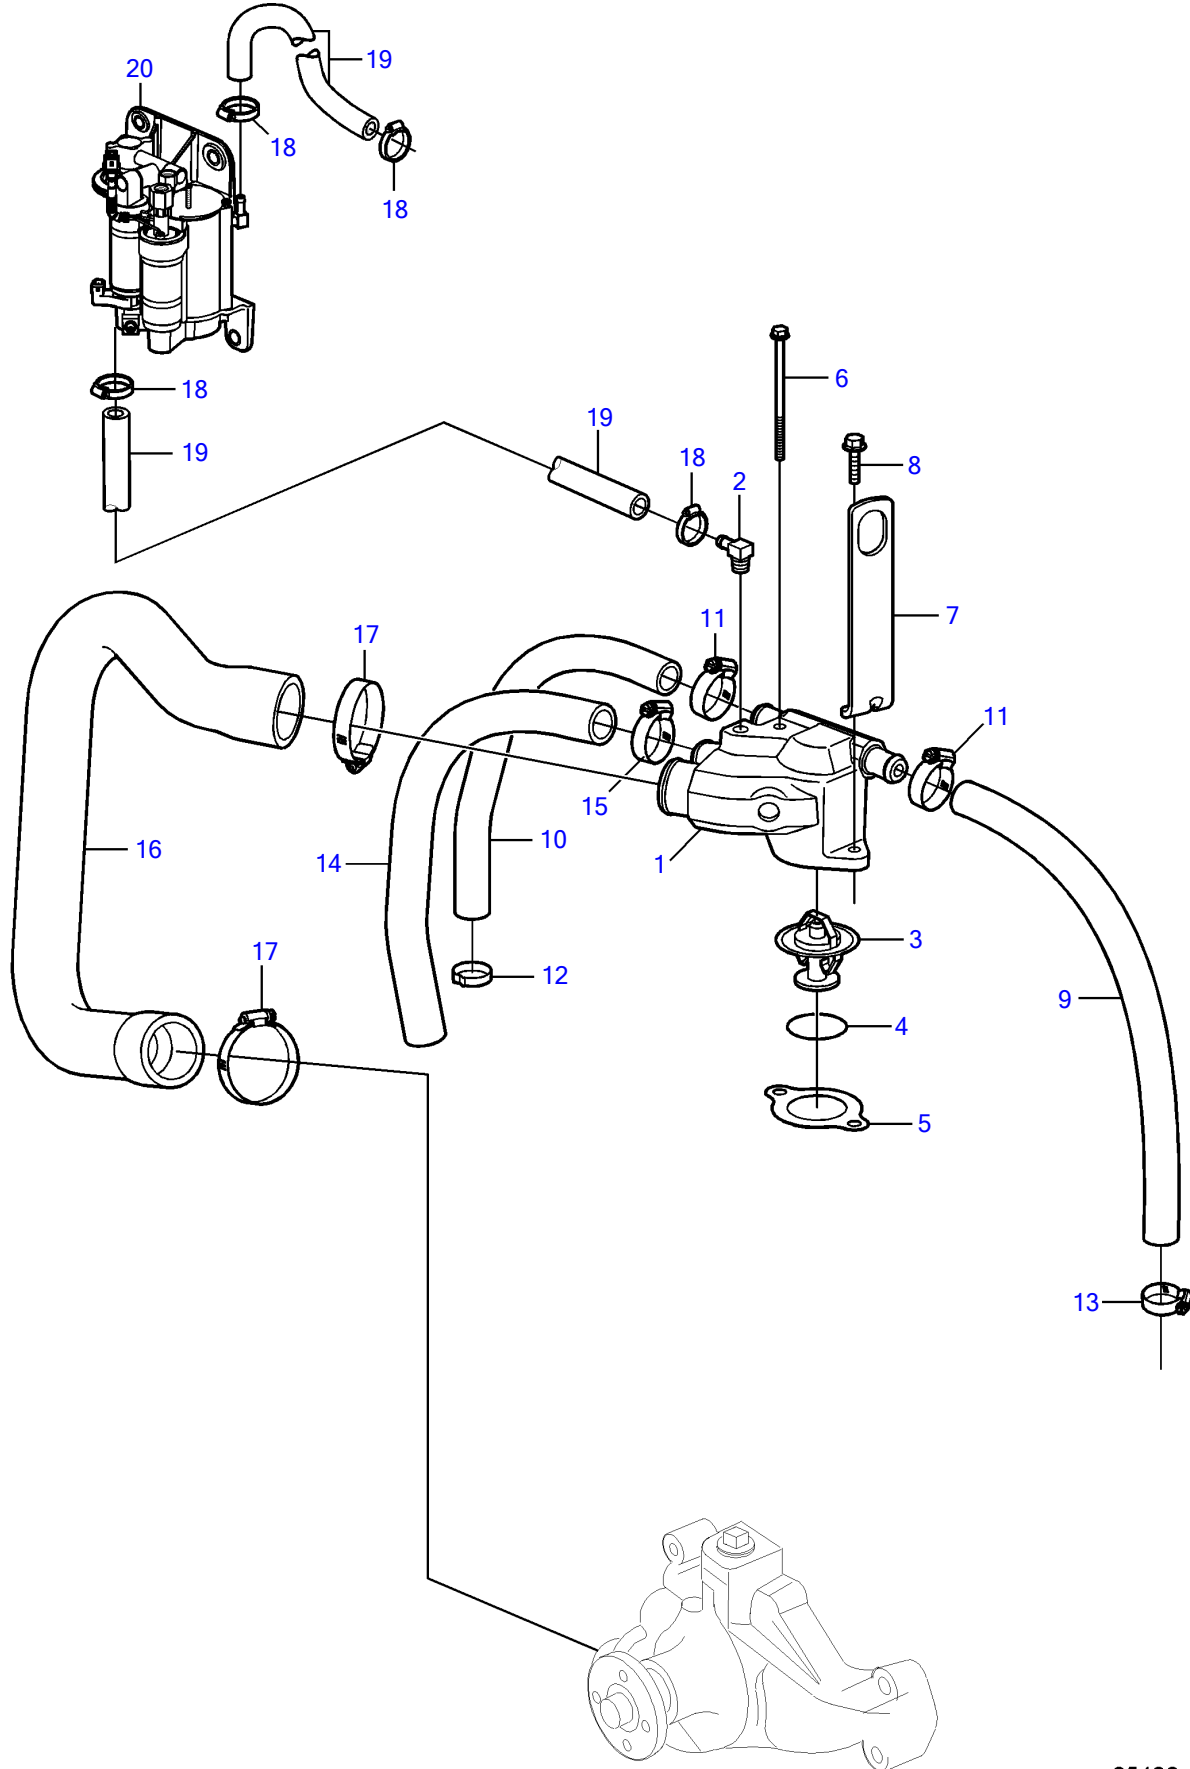

4.3GXIE-225-R

4.3GXIE-225-R

REF	PART NO.	QTY	DESCRIPTION	NOTES
1	3589553	1	Thermostat housing	
2	3853597	1	Elbow	
3	3587597	1	Thermostat	
4	983944	1	O-ring	
5	3852111	1	Gasket	
6	968842	1	Flange screw	
7	3593503	1	Bracket	
8	946671	1	Flange screw	
9	21452586	1	Hose	
10	3862536	1	Hose	
11	3863439	2	Hose clamp	
12	(982715)	1	Clamp	Obsolete part
13	(982715)	1	Clamp	Obsolete part
14	3817817	1	Hose	
15	3863441	1	Hose clamp	
16	3862523	1	Hose	
17	3863438	2	Hose clamp	
18	3860413	4	Hose clamp	
19	3862550	2	Hose	
20		1	Fuel pump	