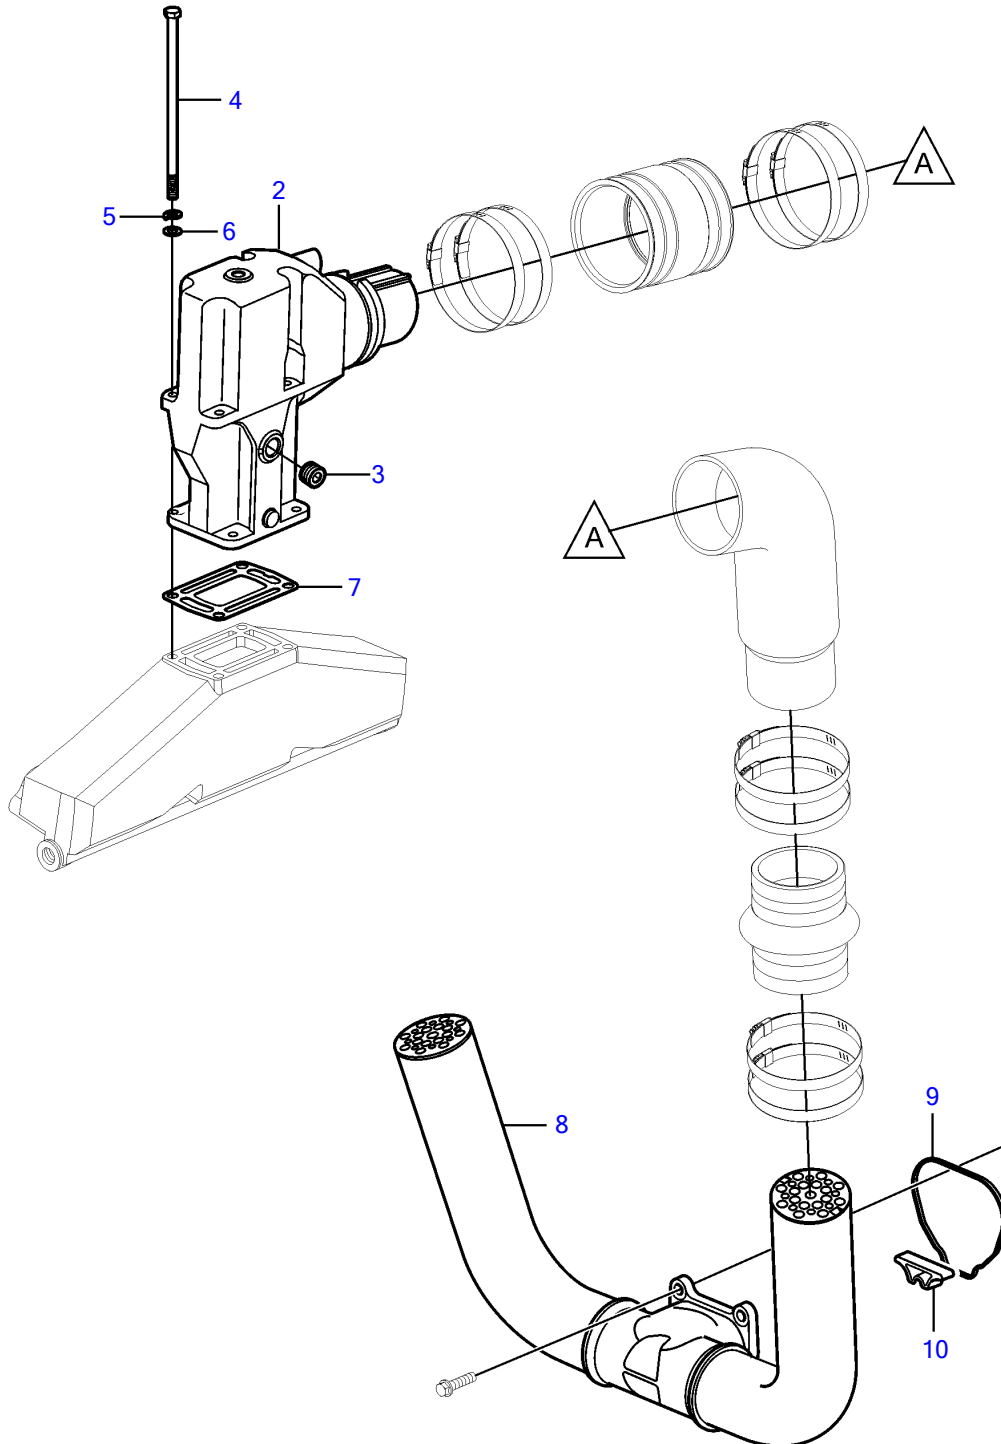

4.3GXl-P, 4.3GXl-Q

1

4.3GXi-P, 4.3GXi-Q

REF	PART NO.	QTY	DESCRIPTION	SEE SEC.	NOTES
1	3888846	1	Kit		
2	3862627	2	• Elbow		
			• Bulletin P-25-1-4	P-25-1-4-EN	Tall Riser Options
3	3850999	4	• Plug		
4	3852830	8	• Screw		
5	3852002	8	• Spring washer		
6	980933	8	• Washer		
7	3863191	1	• Kit		
		2	• • Gasket		Not sold separately
8	3888686	1	• Exhaust pipe		
9	3841013	1	• Gasket		
10	3888557	1	Plug		