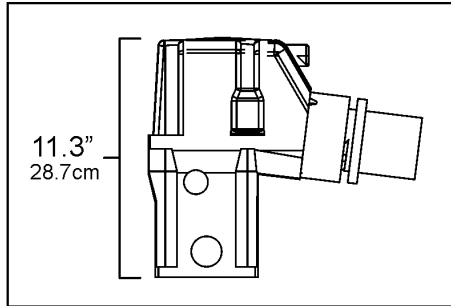

4.3GXl-P, 4.3GXl-Q

1

4.3GXi-P, 4.3GXi-Q

REF	PART NO.	QTY	DESCRIPTION	SEE SEC.	NOTES
1	3888846	1	Kit		
2	3862627	2	• Elbow		
			• Bulletin P-25-1-4	P-25-1-4-EN	Tall Riser Options
3	3850999	4	• Plug		
4	3852830	8	• Screw		
5	3852002	8	• Spring washer		
6	980933	8	• Washer		
7	3863191	1	• Kit		
		2	• • Gasket		Not sold separately
8	3888686	1	• Exhaust pipe		
9	3841013	1	• Gasket		
10	3888557	1	Plug		