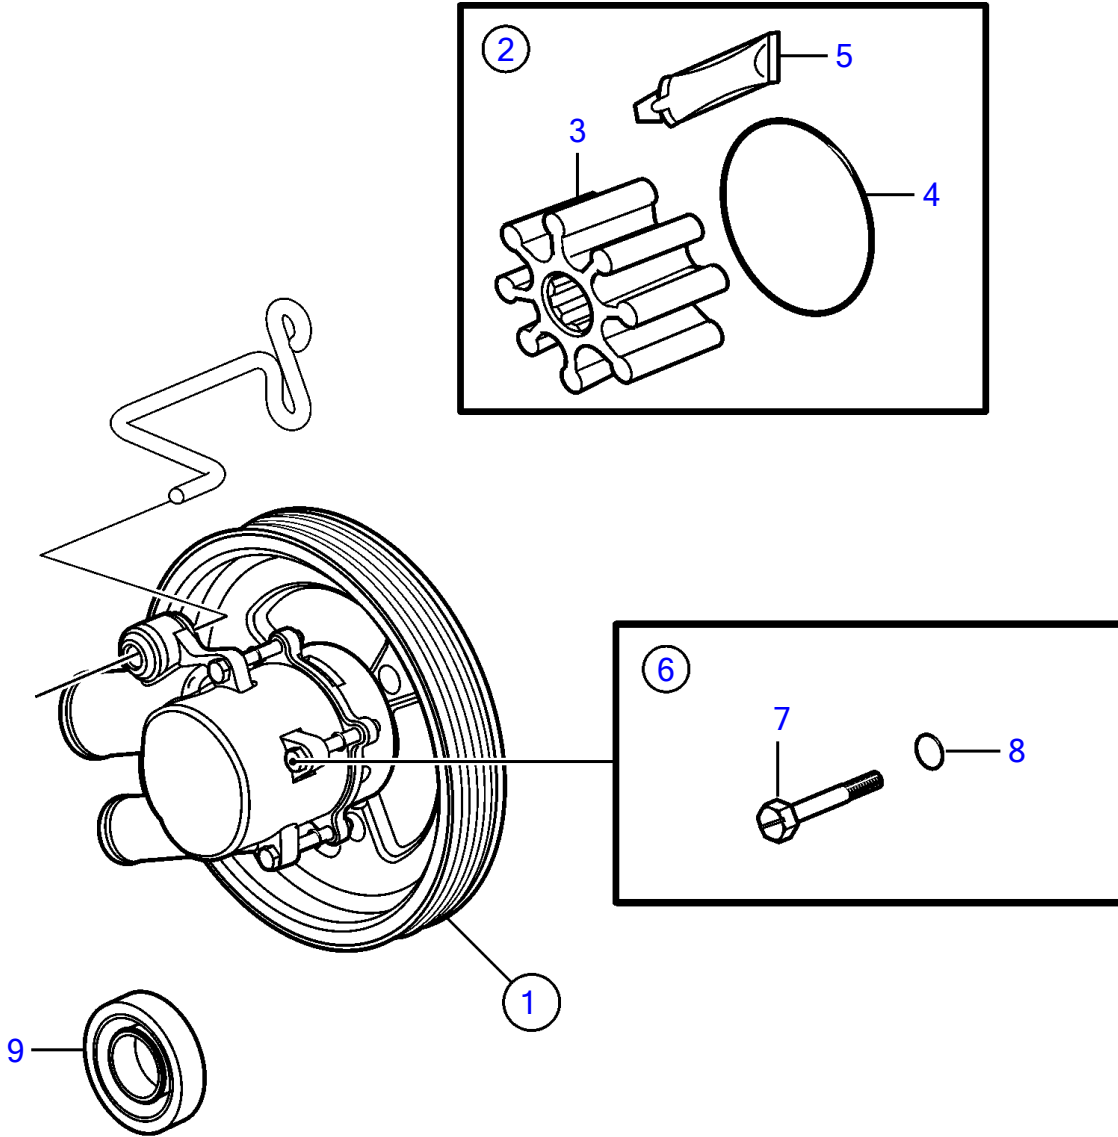

4.3GXi-P, 4.3GXi-Q

4.3GXI-P, 4.3GXI-Q

REF	PART NO.	QTY	DESCRIPTION	NOTES
1	21212799	1	Pump	
2	21213664	1	Impeller kit	replaces 3842786 for gas engines
3	21212794	1	• Impeller	
4	3858938	1	• O-ring	
5		1	• Lubricant, glycerin	Not sold separately
6	21951332	1	Screw kit	
7		4	• Screw	Not sold separately
8		4	• O-ring	Not sold separately
9	827247	1	Sealing ring	