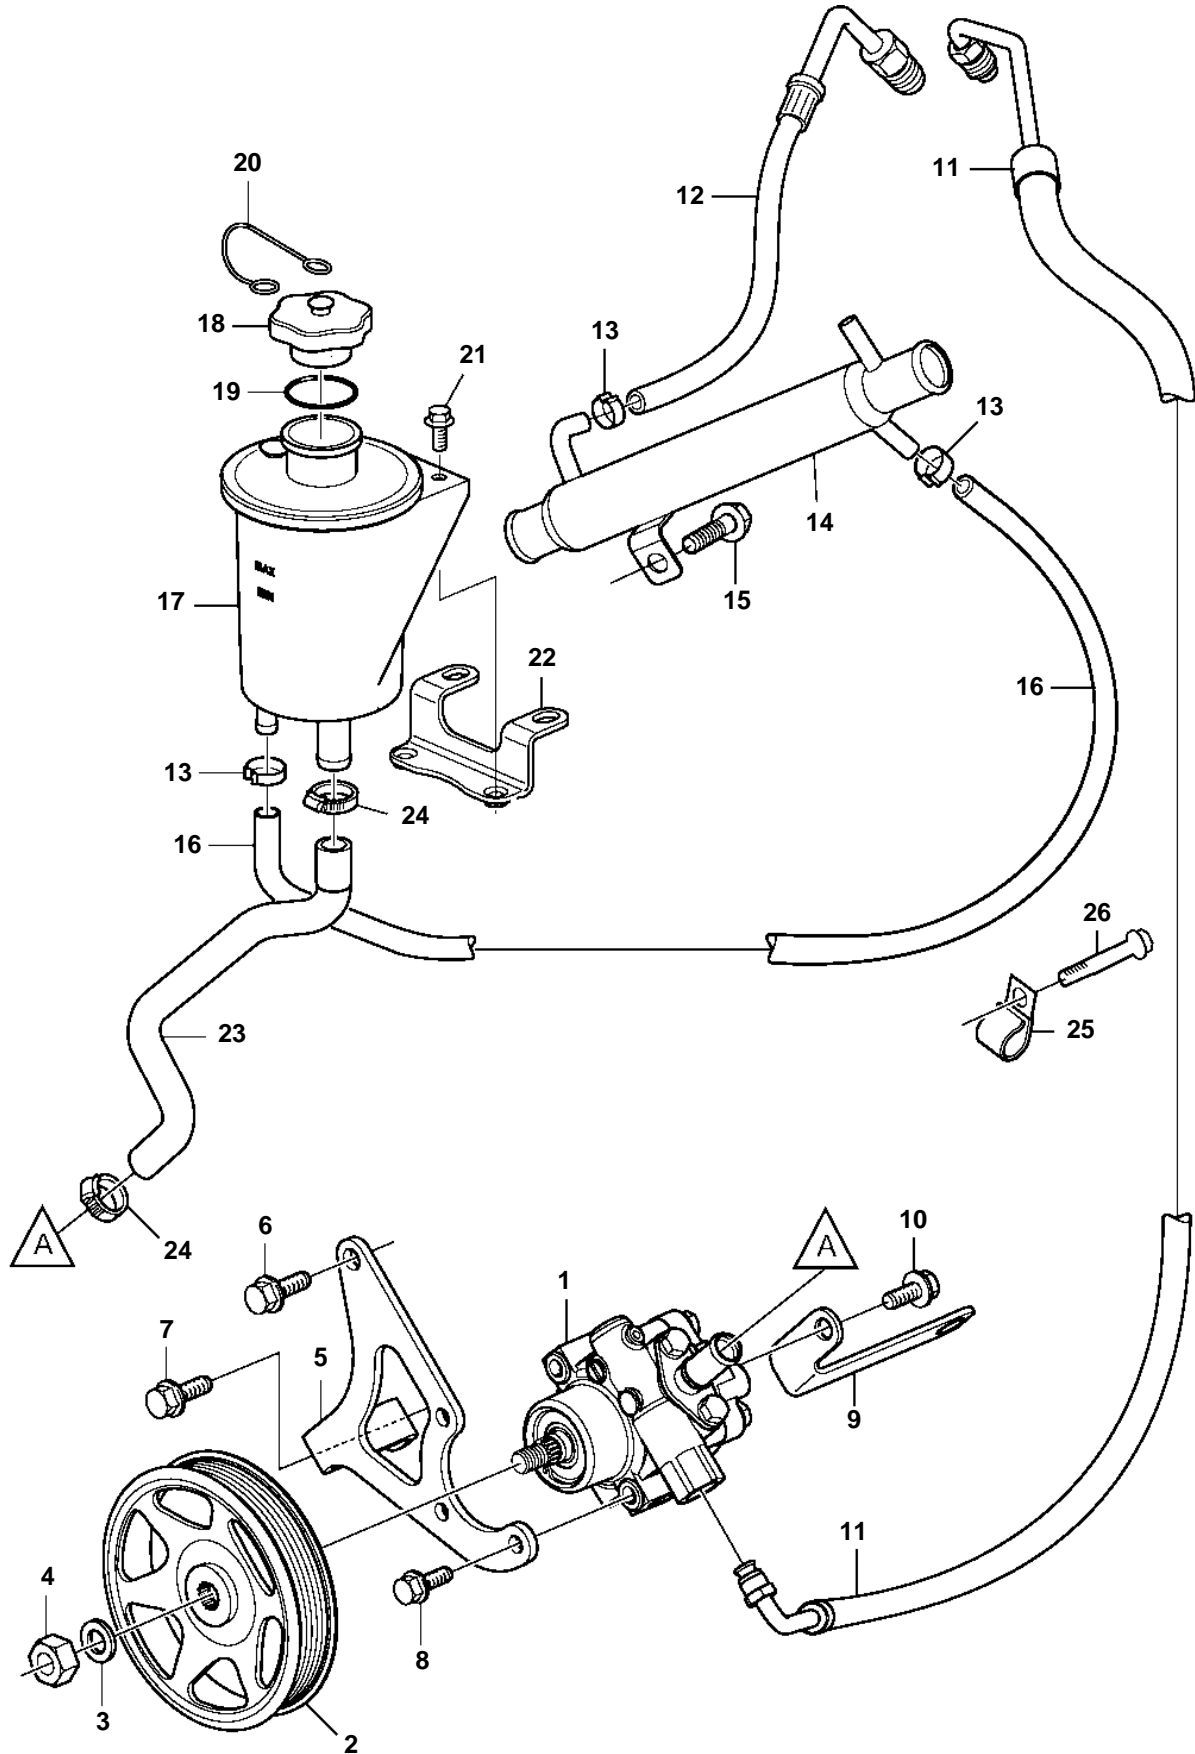

4.3GXi-J, 4.3GXi-JF, 4.3OSi-J, 4.3OSi-JF

4.3GXi-J, 4.3GXi-JF, 4.3OSi-J, 4.3OSi-JF

REF	PART NO.	QTY	DESCRIPTION	NOTES
1	3887373	1	Pump	
2	3889611	1	Pulley	
3	3889615	1	Washer	
4	3889613	1	Nut	
5	3887731	1	Bracket	
6	3853405	1	Screw	
7	3853557	1	Screw	
8	3595499	3	Screw	
9	3887776	1	Bracket	
10	3595499	1	Screw	
11	3888739	1	Hose assembly	
12	3863148	1	Hose	
13	982663	3	Hose clamp	
14	3862629	1	Oil cooler	
15	3860582	1	Screw	
16	21125465	1	Hose	
17	3887375	1	Reservoir	
18		1	· Cap	not sold separately
19		1	· O-ring	not sold separately
20		1	· Retainer	not sold separately
21	945358	2	Flange screw	
22		1	Bracket	Part not sold
23	21128313	1	Hose	
24	3853794	2	Hose clamp	
25		1	Clamp, J	Part not sold
26	3853392	1	Screw	