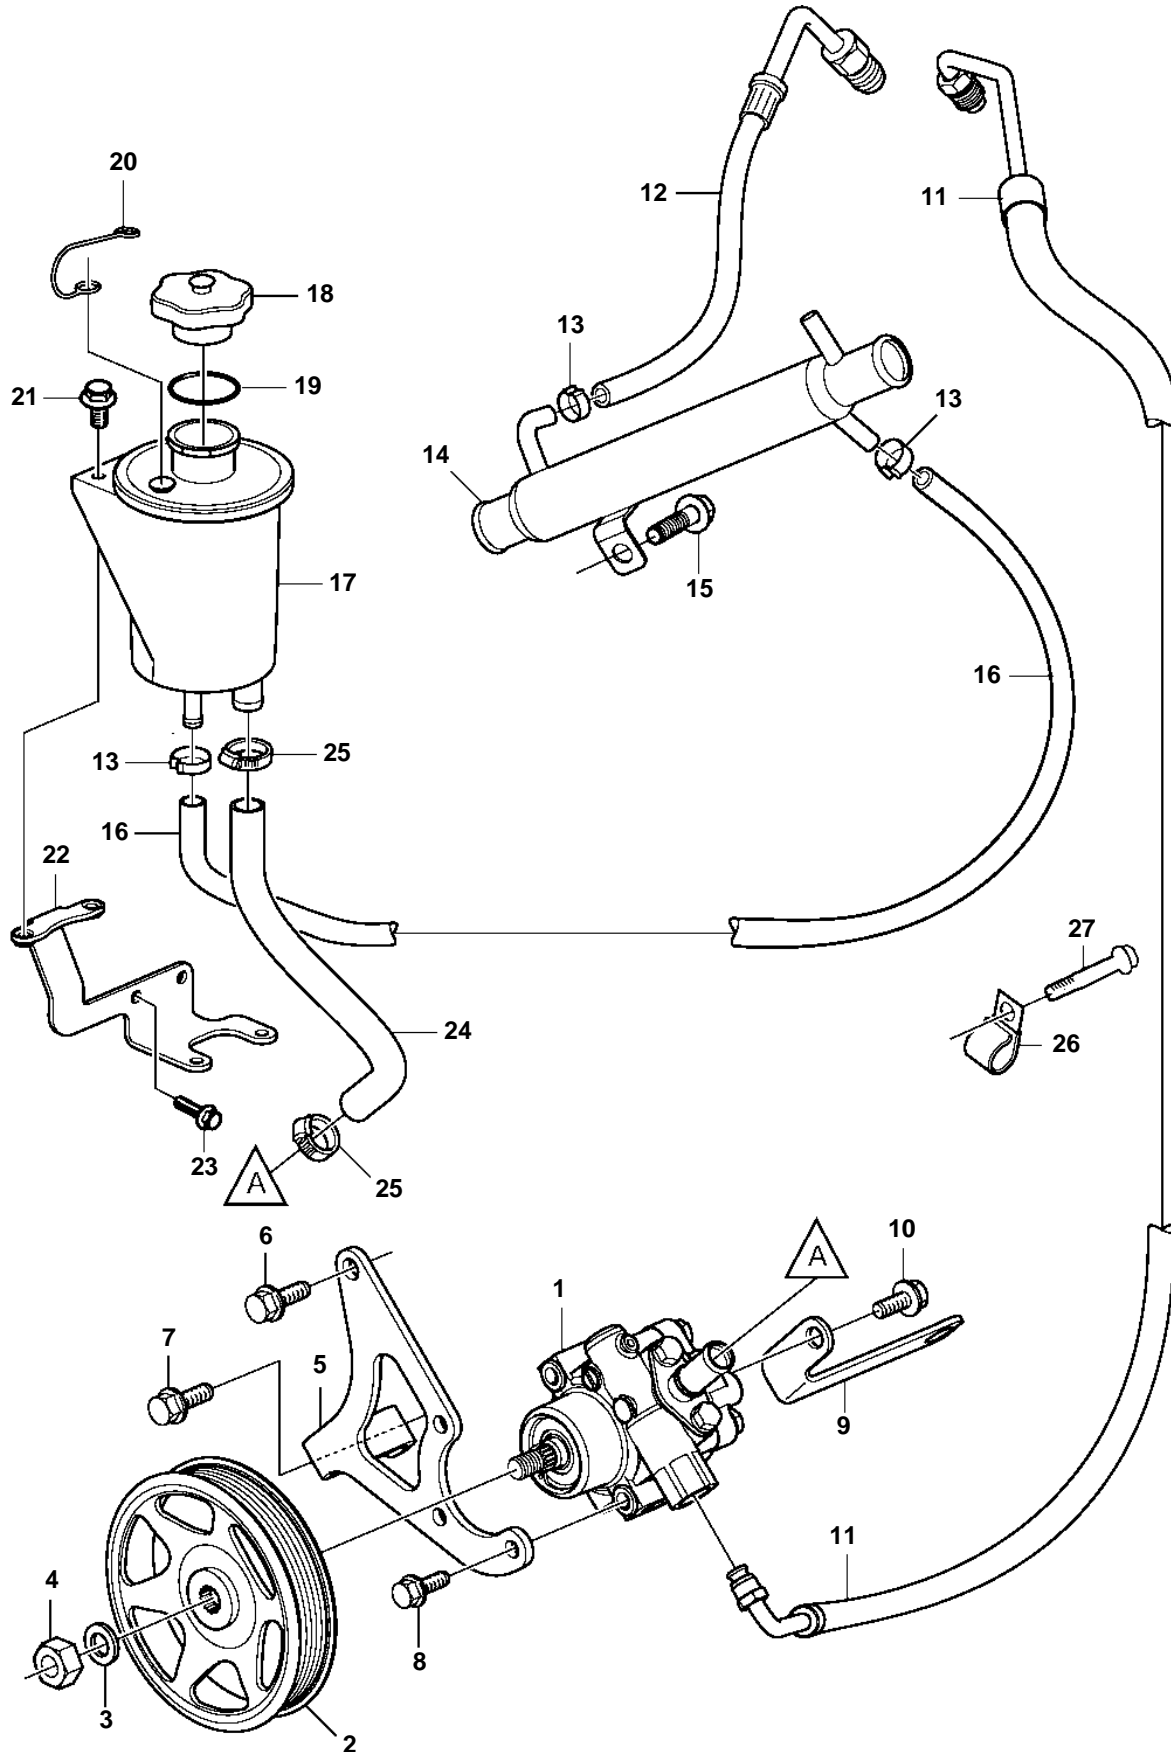

4.3GXi-J, 4.3GXi-JF, 4.3OSi-J, 4.3OSi-JF

## 4.3GXi-J, 4.3GXi-JF, 4.3OSi-J, 4.3OSi-JF

REF	PART NO.	QTY	DESCRIPTION	NOTES
1	3887373	1	Pump	
2	3889611	1	Pulley	
3	3889615	1	Washer	
4	3889613	1	Nut	
5	3887731	1	Bracket	
6	3853405	1	Screw	
7	3853557	1	Screw	
8	3595494	3	Screw	
9	3887776	1	Bracket	
10	3595499	1	Screw	
11	3888739	1	Hose assembly	
12	3863148	1	Hose	
13	982663	3	Hose clamp	
14	3862629	1	Oil cooler	
15	946472	1	Flange screw	
16	3593914	1	Hose	
17	3887375	1	Reservoir	
18		1	· Cap	not sold separately
19		1	· O-ring	not sold separately
20		1	· Retainer	not sold separately
21	945358	2	Flange screw	
22	40005662	1	Bracket	
23	3595499	2	Screw	
24	40005059	1	Hose	
25	3853794	2	Hose clamp	
26		1	Clamp, J	Part not sold
27	965222	1	Flange screw	