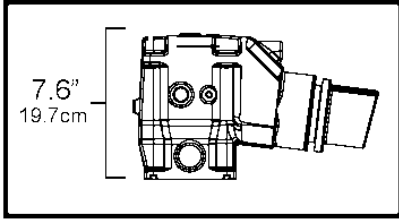

4.30Si-J, 4.30Si-JF

4.30Si-J, 4.30Si-JF

REF	PART NO.	QTY	DESCRIPTION	SEE SEC.	NOTES
1	3863061	2	Elbow		
			· Bulletin P-25-1-5	P-25-1-5-EN	Riser Extension Kit
			· Bulletin P-25-1-4	P-25-1-4-EN	Tall Riser Options
2	3850740	4	Plug		
3	3853597	1	Elbow		
4	3808361	8	Screw		
5	3862500	2	Temperature sensor		
6	3863443	8	Hose clamp		
7	3852696	2	Hose		
8	3863191	1	Kit		
		2	· Gasket		not sold separately
9	3847672	2	Manifold		
10	3852538	2	Elbow		
11	3595388	2	Plug		
12	21114522	2	Drain plug		
	3849500	2	· Plug		Replaced by 21114522
13	976970	2	· O-ring		
14	3849892	2	· Retainer		
15	21238201	2	Adapter		
16	976970	2	· O-ring		
17	3857184	12	Flange screw		
18	3843412	2	Heat shield		
19	3863189	2	Elbow		
20	3863442	8	Hose clamp		
21	3863450	2	Bellows		
22	3888684	1	Exhaust pipe		
23	3841928	4	Screw		
24	3860984	1	Sealing		