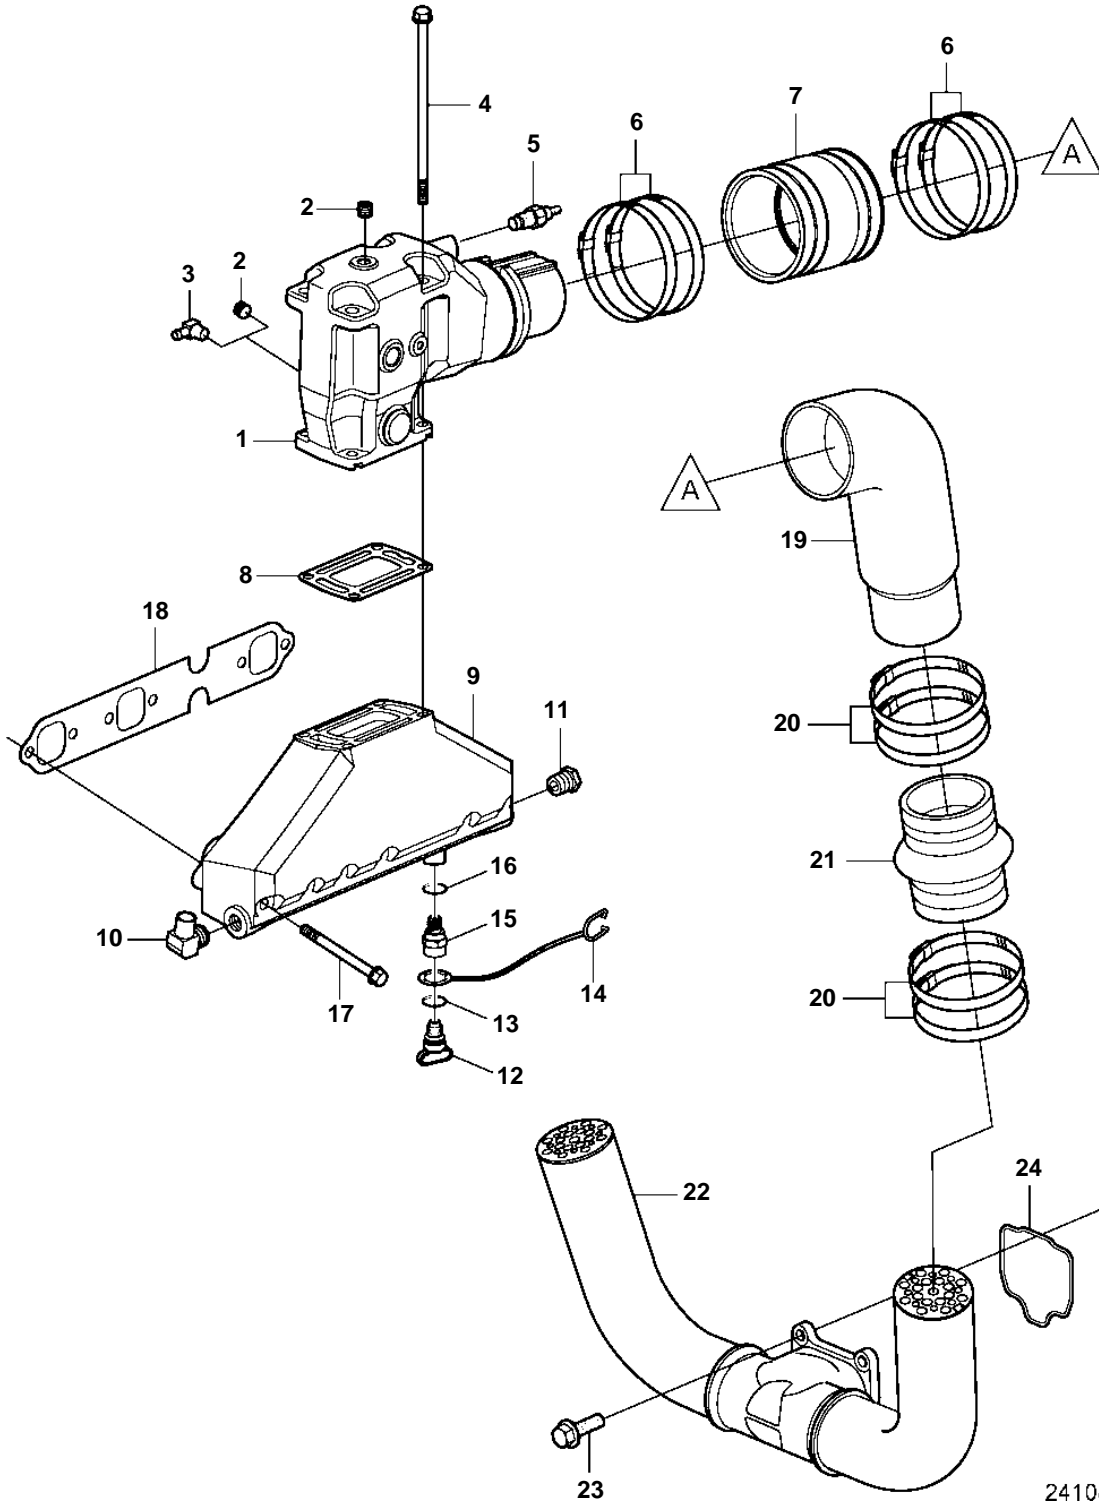

4.30Si-J, 4.30Si-JF

4.30Si-J, 4.30Si-JF

REF	PART NO.	QTY	DESCRIPTION	SEE SEC.	NOTES
1	3863061	2	Elbow		
			· Bulletin P-25-1-5	P-25-1-5-EN	Riser Extension Kit
			· Bulletin P-25-1-4	P-25-1-4-EN	Tall Riser Options
2	3850740	4	Plug		
3	3853597	1	Elbow		
4	3808361	8	Screw		
5	3862500	2	Temperature sensor		
6	3863443	8	Hose clamp		
7	3852696	2	Hose		
8	3863191	1	Kit		
		2	· Gasket		not sold separately
9	3847672	2	Manifold		
10	3852538	2	Elbow		
11	3595388	2	Plug		
12	21114522	2	Drain plug		
	3849500	2	· Plug		Replaced by 21114522
13	976970	2	· O-ring		
14	3849892	2	· Retainer		
15	21238201	2	Adapter		
16	976970	2	· O-ring		
17	3857184	12	Flange screw		
18	3843412	2	Heat shield		
19	3863189	2	Elbow		
20	3863442	8	Hose clamp		
21	3863450	2	Bellows		
22	3888684	1	Exhaust pipe		
23	3841928	4	Screw		
24	3860984	1	Sealing		