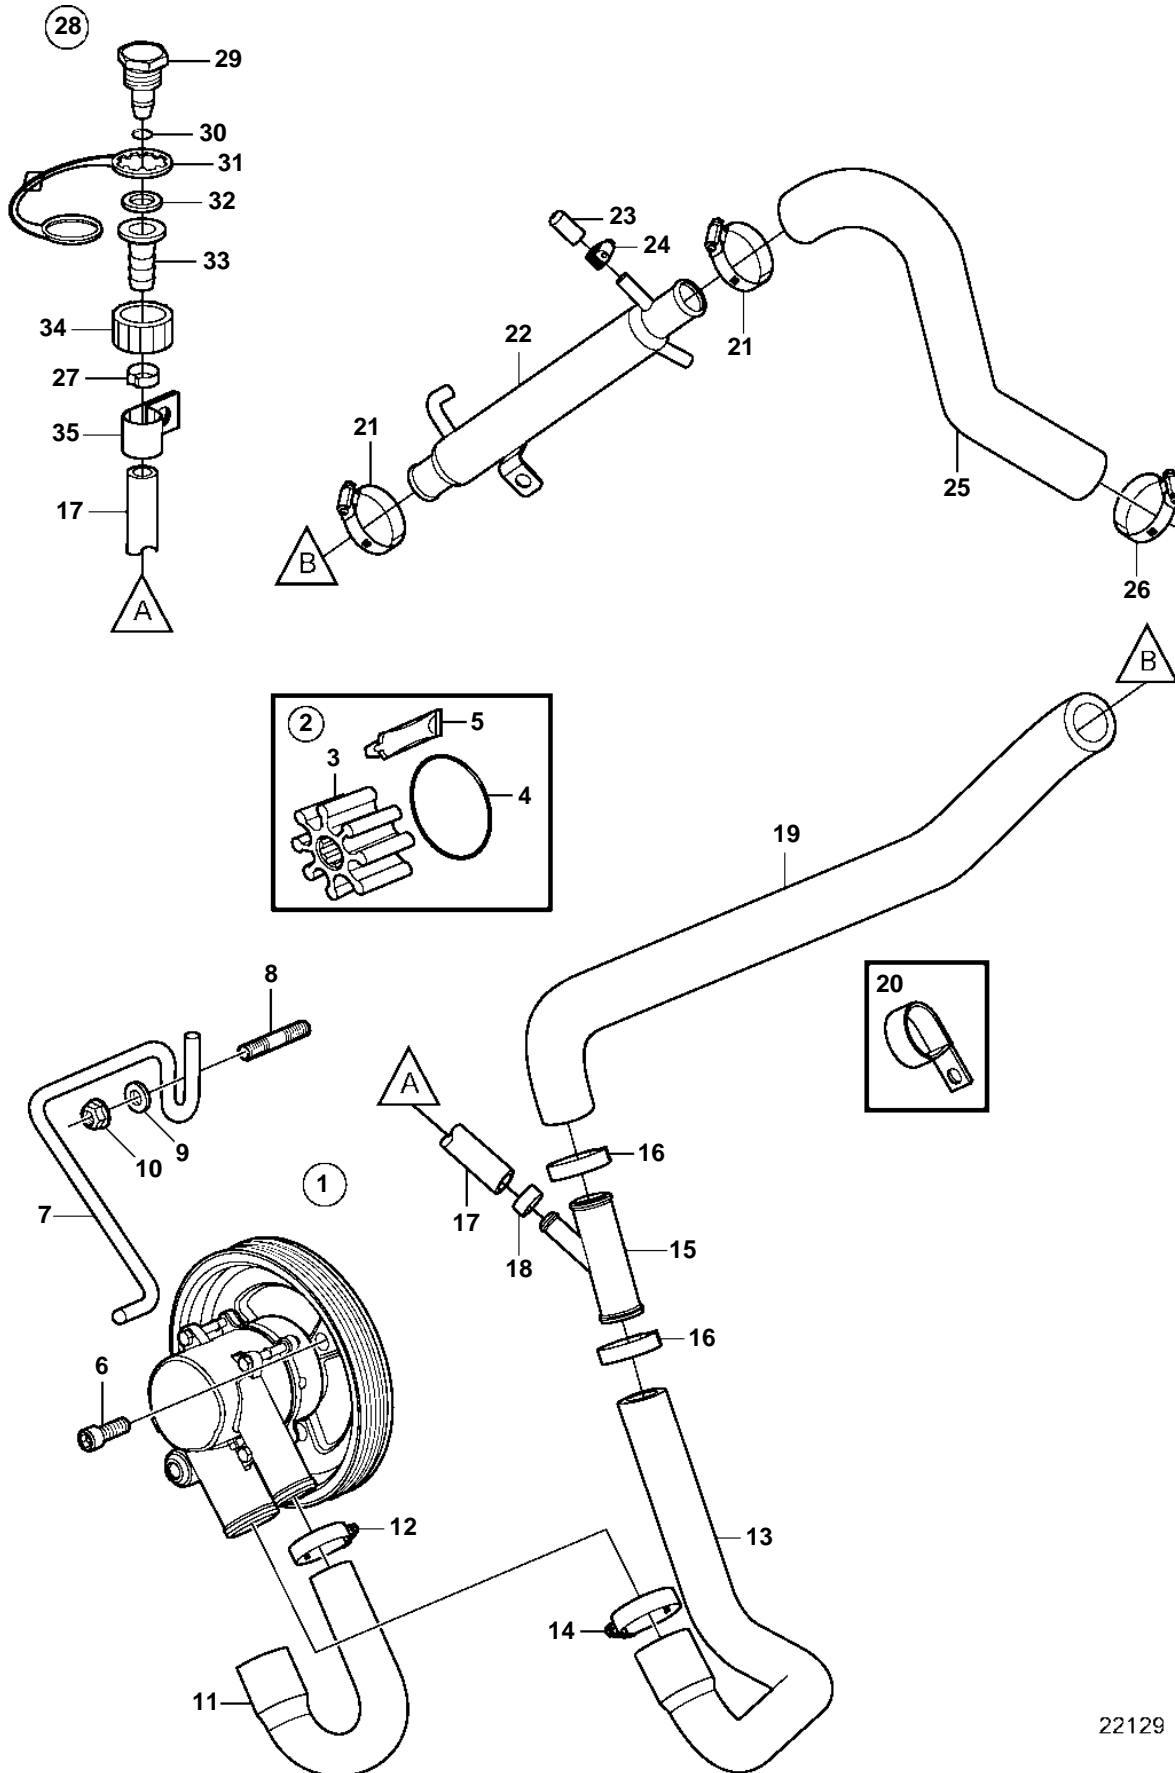

4.30Si-JF

22129

4.30Si-JF

REF	PART NO.	QTY	DESCRIPTION	NOTES
1	3812519	1	Pump	replaced by next part number
	21212799	1	Pump	
2	3842786	1	· Kit	replaced by next part number
	21213664		· Impeller kit	
3		1	· · Impeller	not sold separately
4	3858938	1	· · O-ring	
5		1	· · Lubricant, glycerin	not sold separately
6	3857939	3	Screw	
7	3595470	1	Bracket	
8	941814	2	Stud	
9	980933	2	Washer	
10	3857181	2	Flange lock nut	
11	3817818	1	Hose	
12	3863441	1	Hose clamp	
13	3817823	1	Hose	
14	3863440	1	Hose clamp	
15	3862699	1	T-pipe	
16	982645	2	Clamp	
17	3862901	1	Hose	
18	983168	1	Clamp	
19	3817823	1	Hose	
20	3853312	1	Clamp	
21	3862629	1	Oil cooler	
22	3863444	2	Hose clamp	
23	3856766	1	Cardboard tube	
24	3860413	1	Hose clamp	
25	3861567	1	Hose	
26	3863444	1	Hose clamp	
27	983146	1	Clamp	
28	3807440	1	Connector	
29		1	· Cap	not sold separately
30	942978	1	· O-ring	
31	3862082	1	· Retainer	
32	3807664	1	· Washer	
33		1	· Connector	not sold separately
34		1	· Connector	not sold separately
35	3862891	1	Attaching clamp	