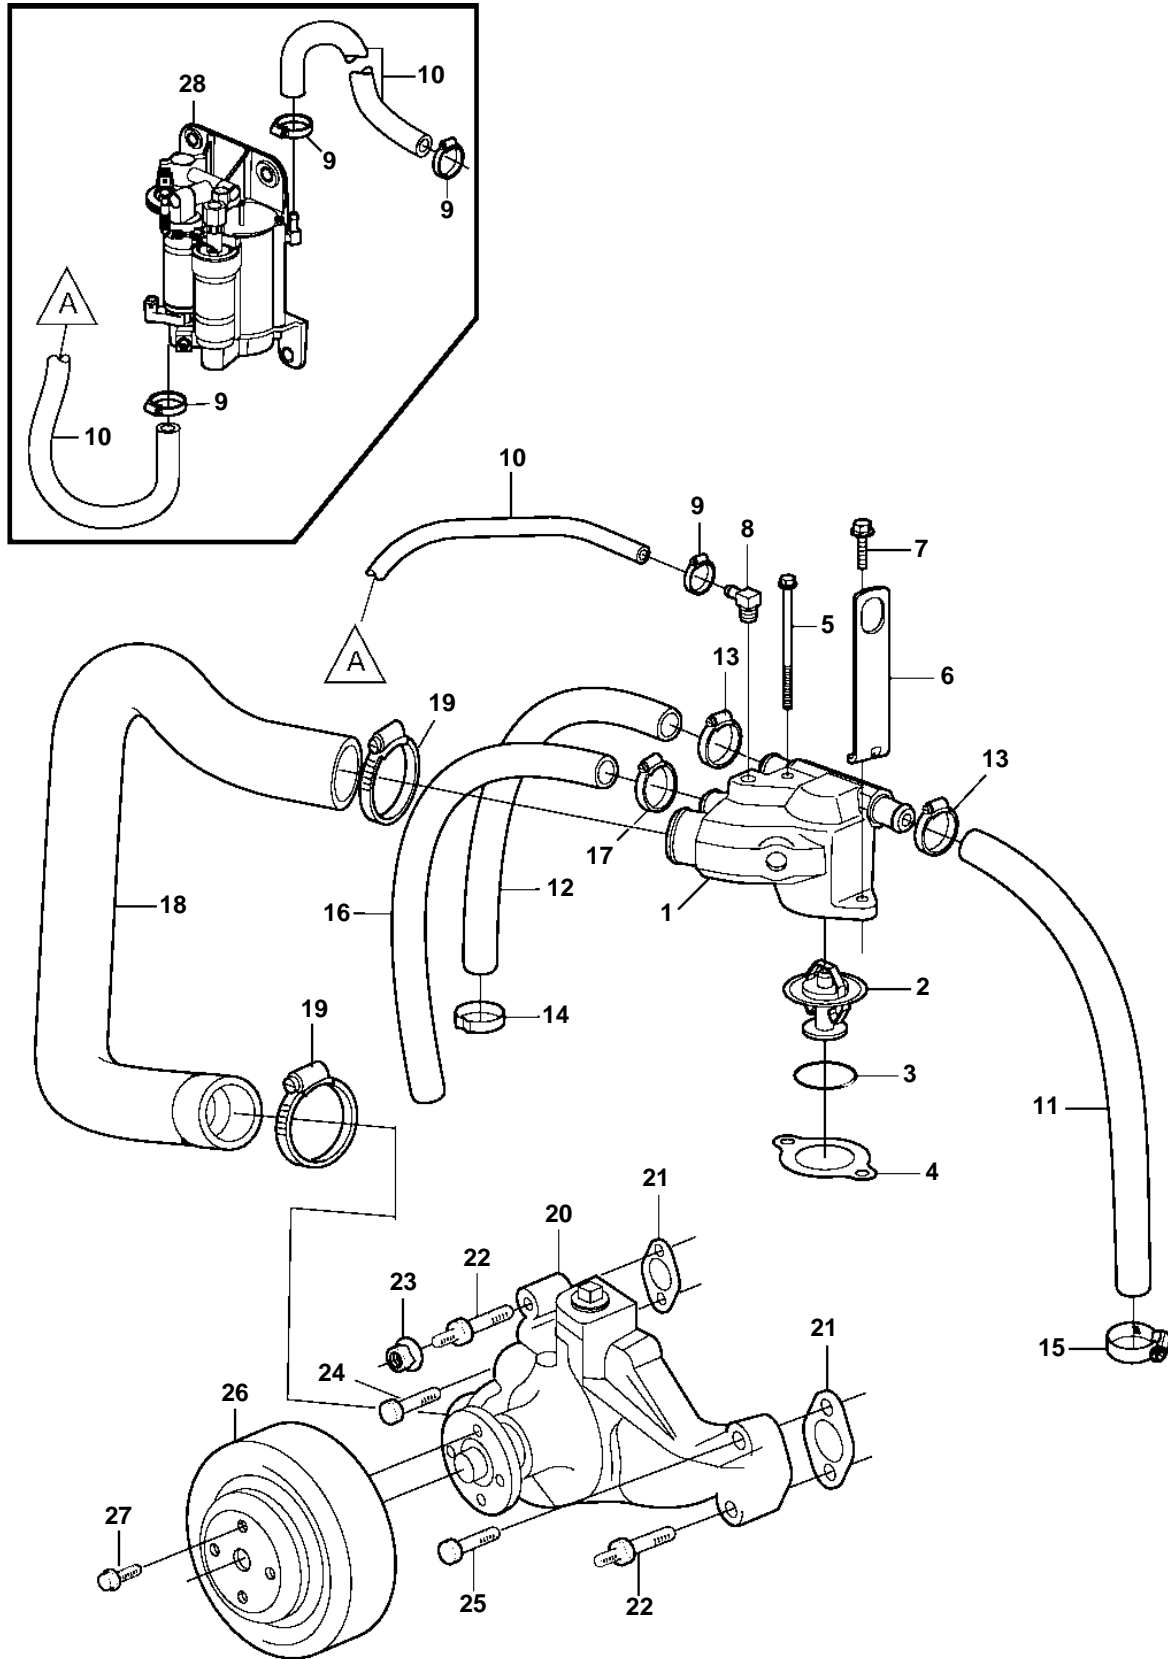

4.3GXi-J, 4.30Si-J

4.3GXi-J, 4.30Si-J

REF	PART NO.	QTY	DESCRIPTION	NOTES
1	3589553	1	Thermostat housing	
2	3587597	1	Thermostat	
3	983944	1	O-ring	
4	3852111	1	Gasket	
5	968842	1	Flange screw	
6	3593503	1	Bracket	
7	946671	1	Flange screw	
8	3853597	1	Elbow	
9	3860413	4	Hose clamp	
10	3862550	2	Hose	
11	3817847	1	Hose	
12	3862536	1	Hose	
13	3863439	2	Hose clamp	
14	982715	1	Clamp	
15	982715	1	Clamp	
16	3817817	1	Hose	
17	3863441	1	Hose clamp	
18	3862523	1	Hose	
19	3863438	2	Hose clamp	
20	21124846	1	Pump	
21	3852477	2	Gasket	
22	3856147	2	Stud	
23	3853403	1	Nut	
24	3856137	1	Bolt	
25	3856136	1	Bolt	
26	3860083	1	Pulley	
27	3863054	4	Screw	
28		1	Fuel pump	See "Fuel System" section