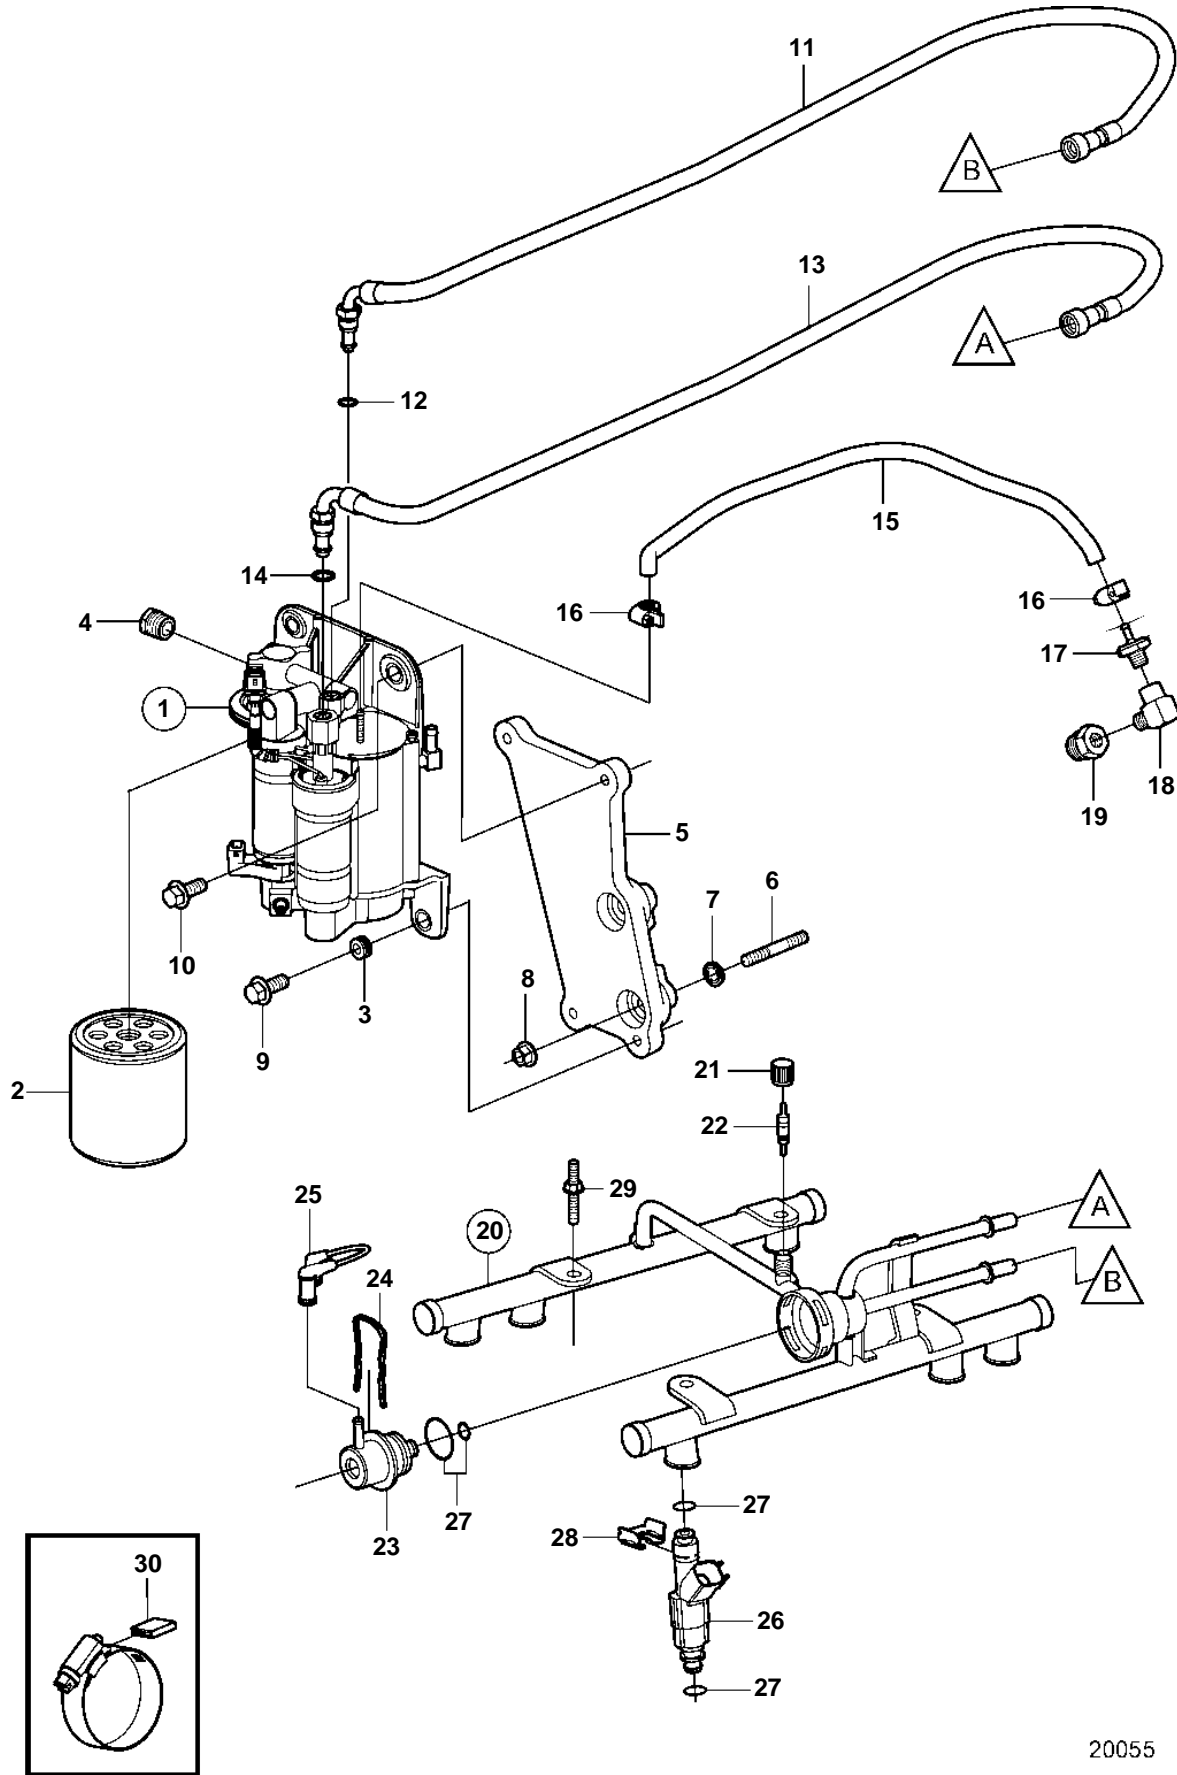

4.3GXi-E, 4.3GXi-EF, 4.3OSi-E, 4.3OSi-EF

20055

4.3GXi-E, 4.3GXi-EF, 4.3OSi-E, 4.3OSi-EF

REF	PART NO.	QTY	DESCRIPTION	NOTES
1	3861355	1	Fuel pump kit	
	3588865	1	· Fuel pump kit	HIGH PRESSURE PUMP
2	3862228	1	· Fuel filter	
3	3861396	4	· Rubber bushing	
4	3857816	1	Bushing	
5	3861031	1	Bracket	
6	3860928	2	Stud	
7	3860538	2	Nut, speed	
8	3853404	2	Lock nut	
9	982702	2	Flange screw	
10	982702	2	Flange screw	SEA WATER COOLING
	946472	2	Screw	FRESH WATER COOLING
11	3862635	1	Fuel line	
12	3850424	1	· O-ring	
13	3862634	1	Fuel line	
14	3850423	1	· O-ring	
15	3862561	1	Hose	
16	3860413	2	Clamp	
17	3860290	1	Impulse limiter	
18	16218	1	Elbow nipple	
19	3861926	1	Fitting	
20		1	Fuel pipe	
21	3858972	1	Cap	
22	3858971	1	Fuel valve	
23	3858967	1	Fuel press regulator	
24	3858968	1	Clip	
25	3858974	1	Hose	
26	3858969	6	Injector	
27	3858981	1	O-ring	Includes 16 o-rings for injectors and 2 o-rings for pressure regulator.
28	3858970	6	Retainer	
29	3858973	4	Stud	
30	3861999	2	Cover	W=0.300" (7.6mm)