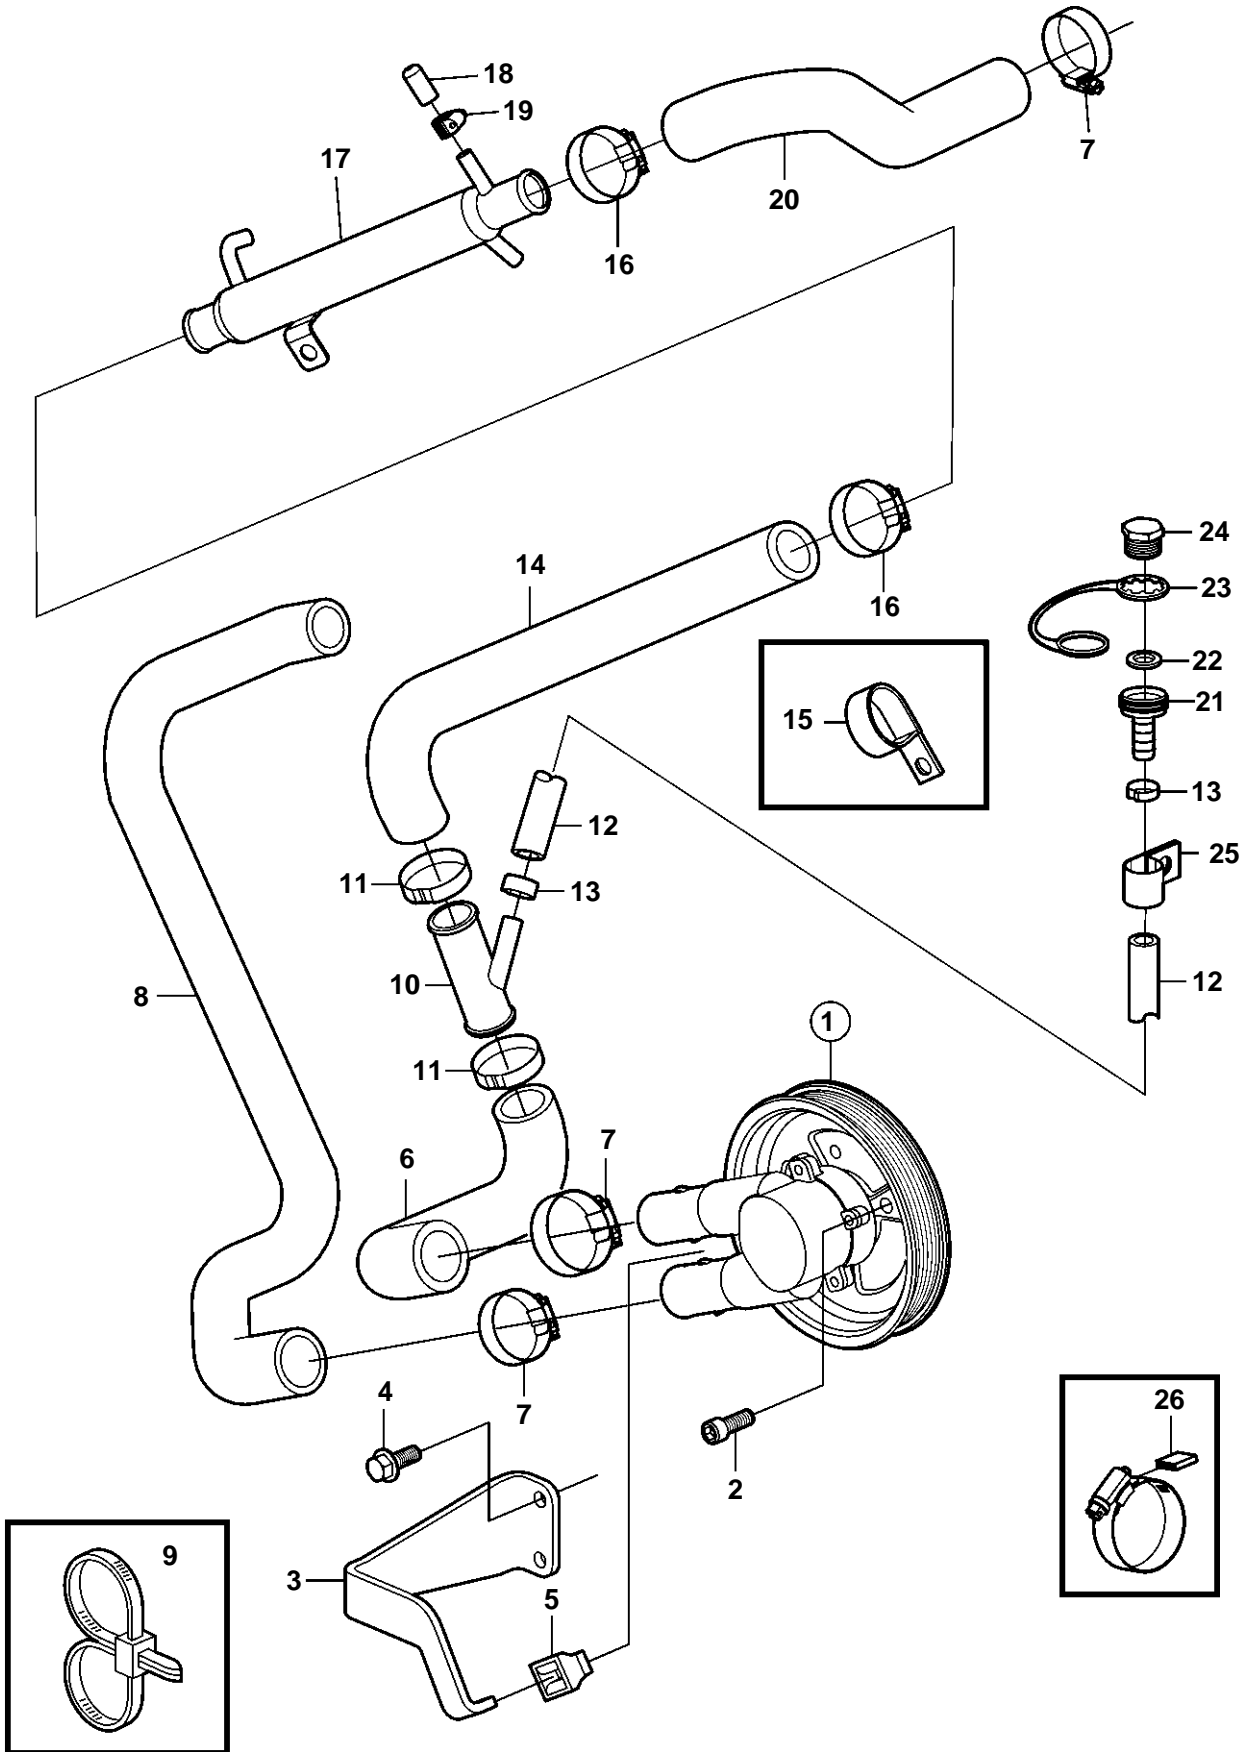

4.3GXi-C, 4.3GXi-D, 4.3OSi-C, 4.3OSi-D

19891

4.3GXi-C, 4.3GXi-D, 4.3OSi-C, 4.3OSi-D

REF	PART NO.	QTY	DESCRIPTION	SEE SEC.	NOTES
1	3862482	1	Sea water pump	6574	
2	3857939	3	Screw		
3	3858241	1	Bracket		
4	3853266	2	Screw		
5	3857954	1	Stop lug		
6	3862542	1	Hose		
7	3853786	3	Clamp		
8	3862538	1	Hose		
9	3850115	1	Strip clamp		
10	3862699	2	T-pipe		
11	982645	2	Clamp		
12	3862901	1	Hose		
13	983146	2	Clamp		
14	3862633	1	Hose		
15	3853312	1	Clamp		
16	3852602	2	Clamp		
17	3862629	1	Oil cooler		
18	3856766	1	Cap		
19	3860413	1	Clamp		
20	3861567	1	Hose		
21	3862902	1	Flushing connection		
22	3862079	1	Gasket		
23	3862082	1	Retainer		
24	3862656	1	Cap		
25	3862891	1	Clamp		
26	3858532	X	Cover		W=0.465" (11.8mm)
	3861999	X	Cover		W=0.300" (7.6mm)