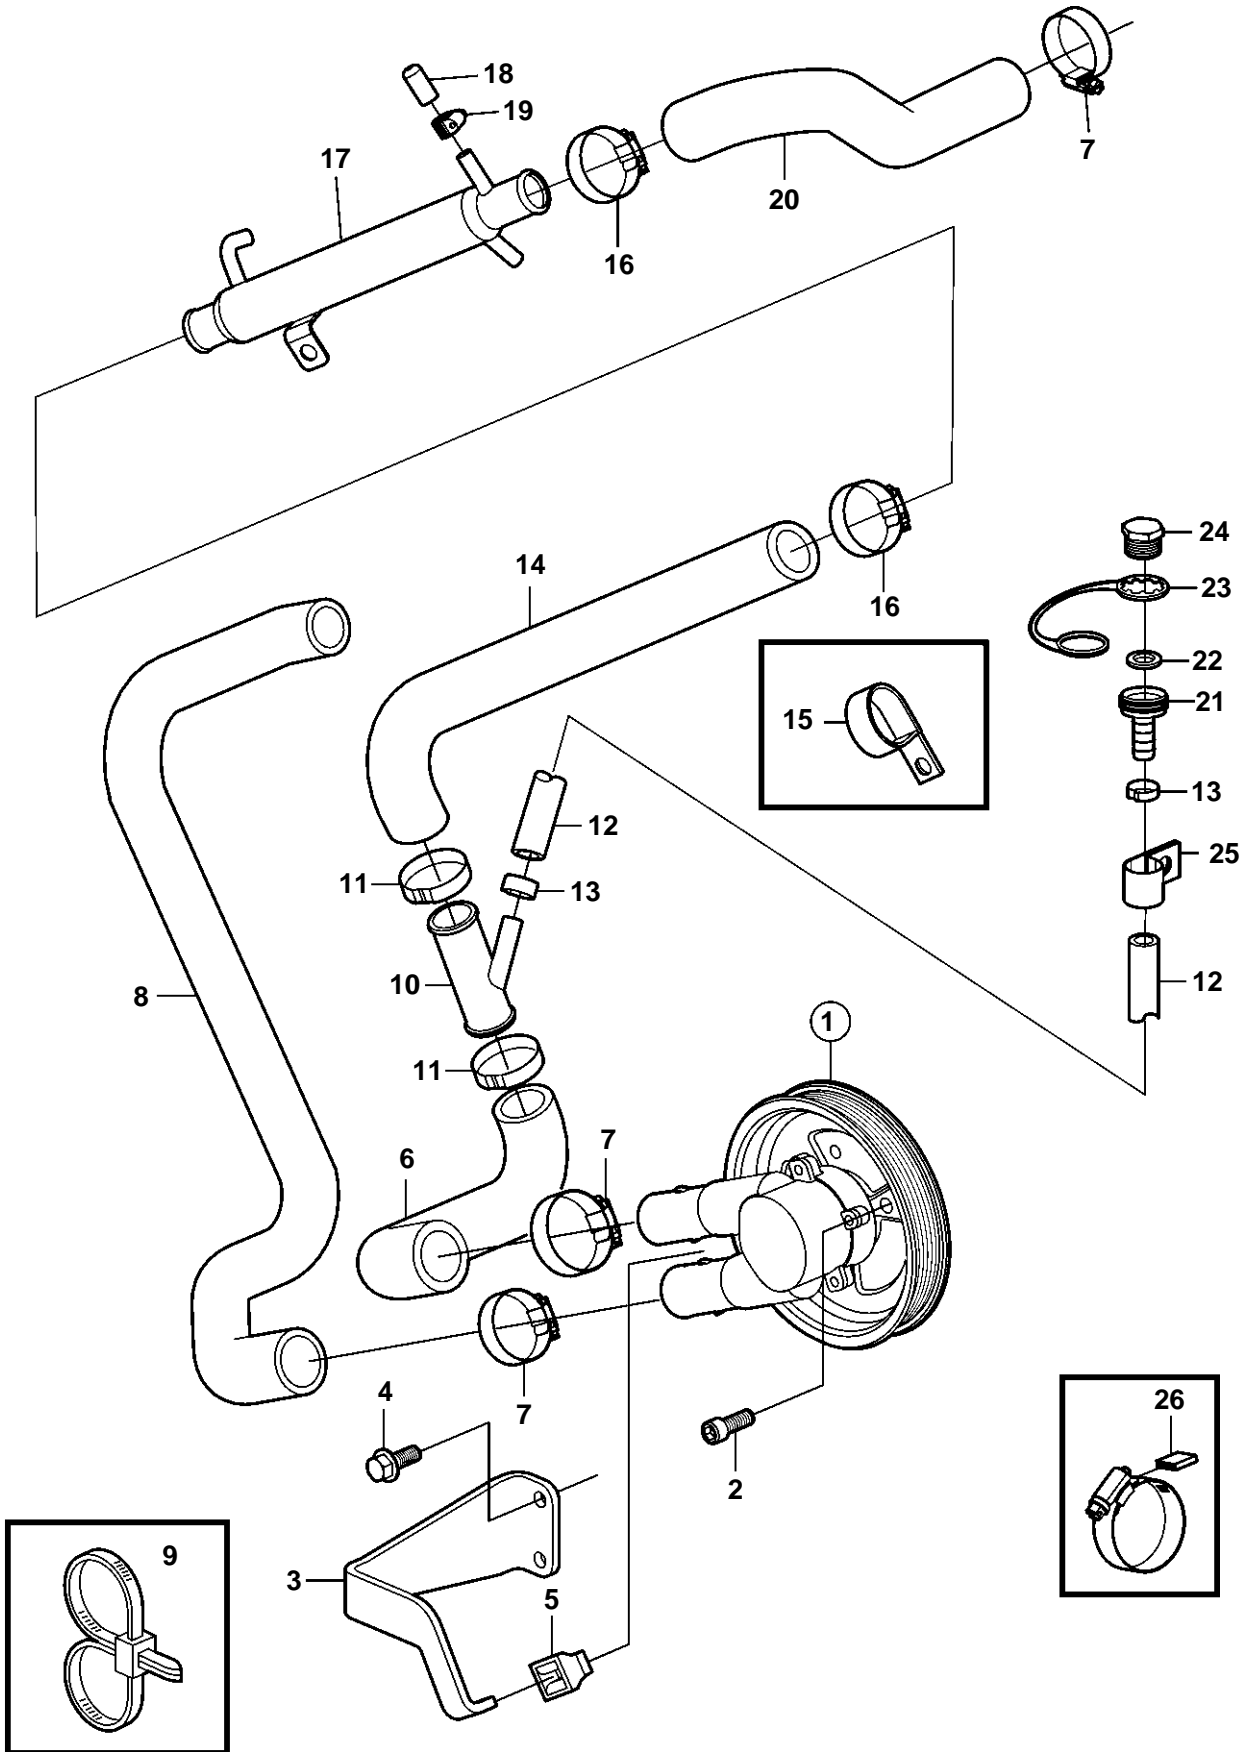

4.3GXi-C, 4.3OSi-C, 4.3GXi-D, 4.3OSi-D

19891

4.3GXi-C, 4.3OSi-C, 4.3GXi-D, 4.3OSi-D

REF	PART NO.	QTY	DESCRIPTION	SEE SEC.	NOTES
1	3862482	1	Sea water pump	6574	
2	3857939	3	Screw		
3	3858241	1	Bracket		
4	3853266	2	Screw		
5	3857954	1	Stop		
6	3862542	1	Hose		
7	3853786	3	Clamp		
8	3862538	1	Hose		
9	3850115	1	Strip clamp		
10	3862699	2	T-pipe		
11	982645	2	Clamp		
12	3862901	1	Hose		
13	983146	2	Clamp		
14	3862633	1	Hose		
15	3853312	1	Clamp		
16	3852602	2	Clamp		
17	3862629	1	Oil cooler		
18	3856766	1	Cap		
19	3860413	1	Clamp		
20	3861567	1	Hose		
21	3862902	1	Flushing connection		
22	3862079	1	Gasket		
23	3862082	1	Retainer		
24	3862656	1	Cap		
25	3862891	1	Clamp		
26	3858532	X	Cover		W=0.465" (11.8mm)
	3861999	X	Cover		W=0.300" (7.6mm)