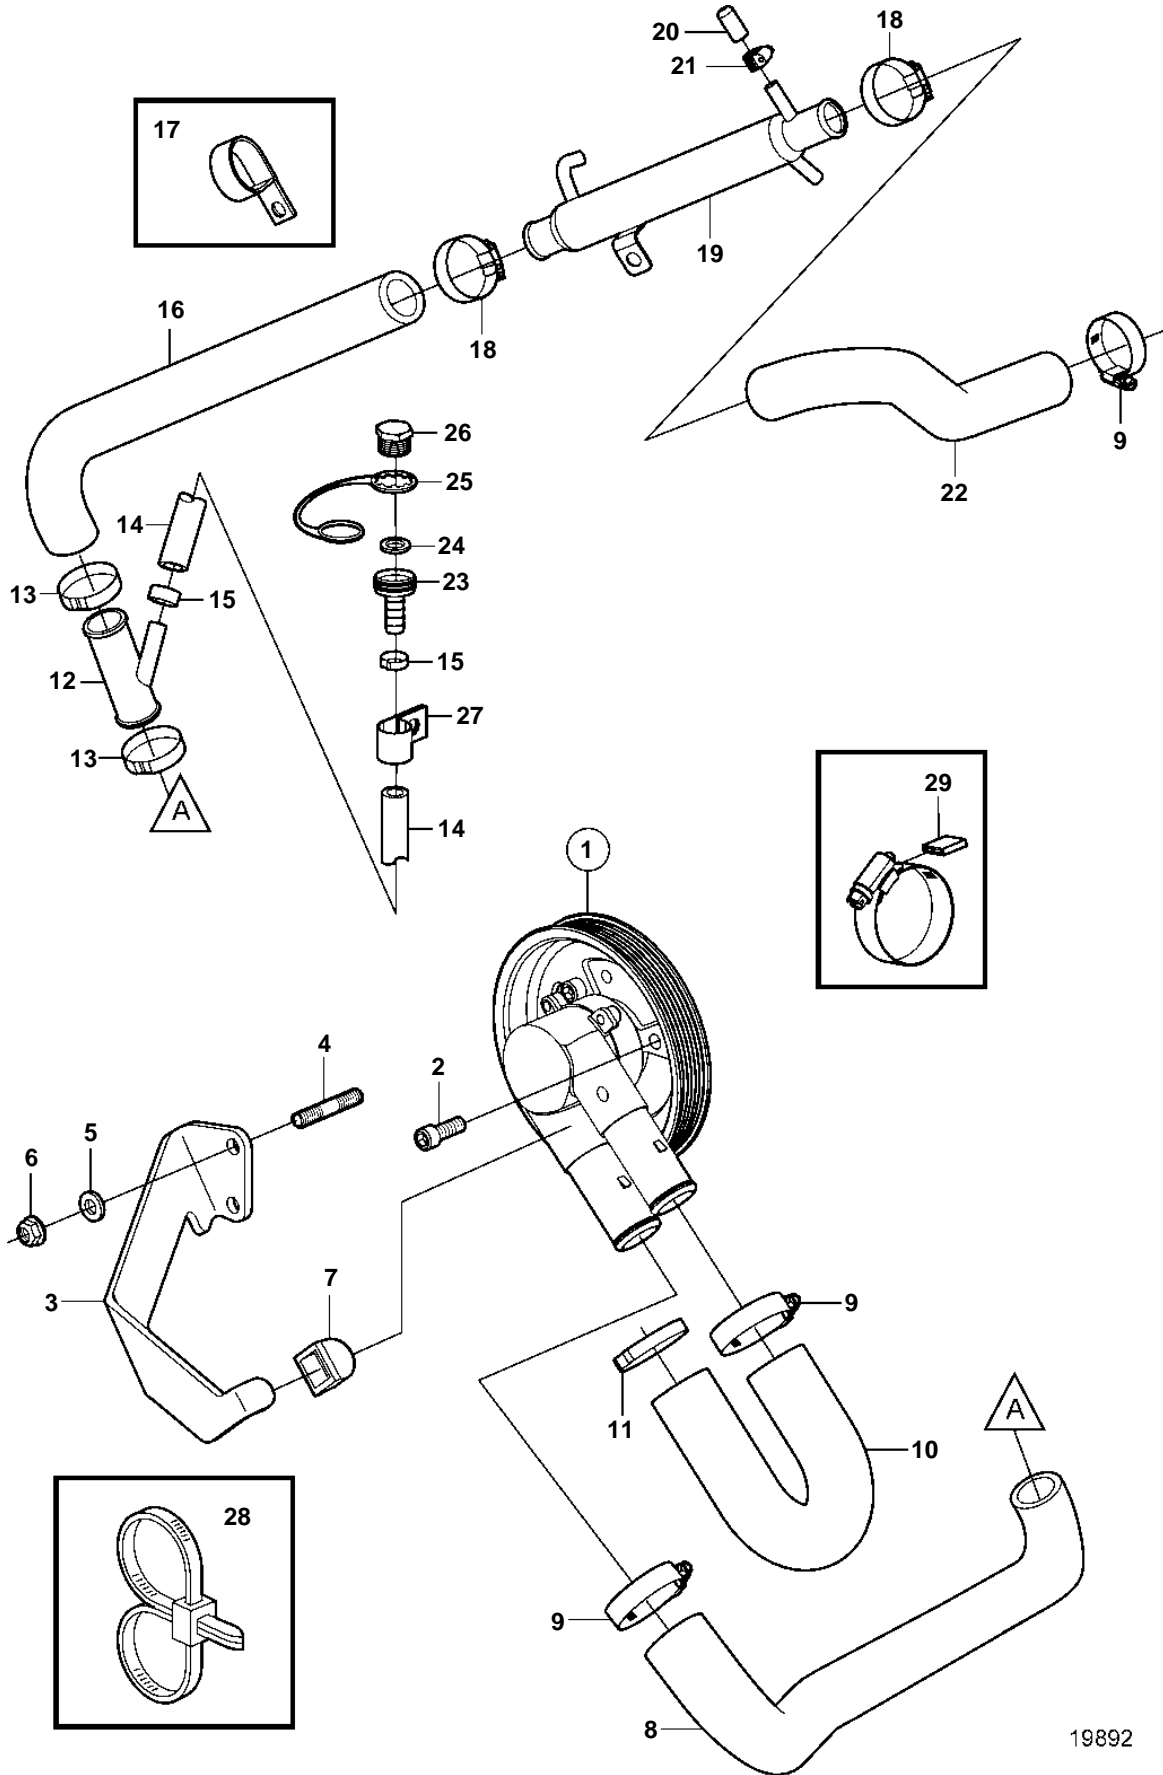

4.3GXi-CF, 4.3OSi-CF, 4.3GXi-DF, 4.3OSi-DF

19892

4.3GXi-CF, 4.3OSi-CF, 4.3GXi-DF, 4.3OSi-DF

REF	PART NO.	QTY	DESCRIPTION	SEE SEC.	NOTES
1	3862482	1	Sea water pump	6574	
2	3857939	3	Screw		
3	3861544	1	Bracket		
4	3860286	2	Stud		
5	3852162	2	Washer		
6	3853404	2	Lock nut		
7	3857954	2	Stop		
8	3862650	1	Hose		
9	3853786	3	Clamp		
10	3861474	1	Hose		
11	982717	1	Clamp		
12	3862699	1	T-pipe		
13	982645	2	Clamp		
14	3862901	1	Hose		
15	983146	2	Clamp		
16	3862633	1	Hose		
17	3853312	1	Clamp		
18	3852602	2	Clamp		
19	3862629	1	Oil cooler	6798	
20	3856766	1	Cap		
21	3860413	1	Clamp		
22	3861567	1	Hose		
23	3862902	1	Flushing connection		
24	3862079	1	Gasket		
25	3862082	1	Retainer		
26	3862656	1	Cap		
27	3862891	1	Clamp		
28	3850115	1	Strip clamp		
29	3858532	X	Cover		W=0.465" (11.8mm)
	3861999	X	Cover		W=0.300" (7.6mm)