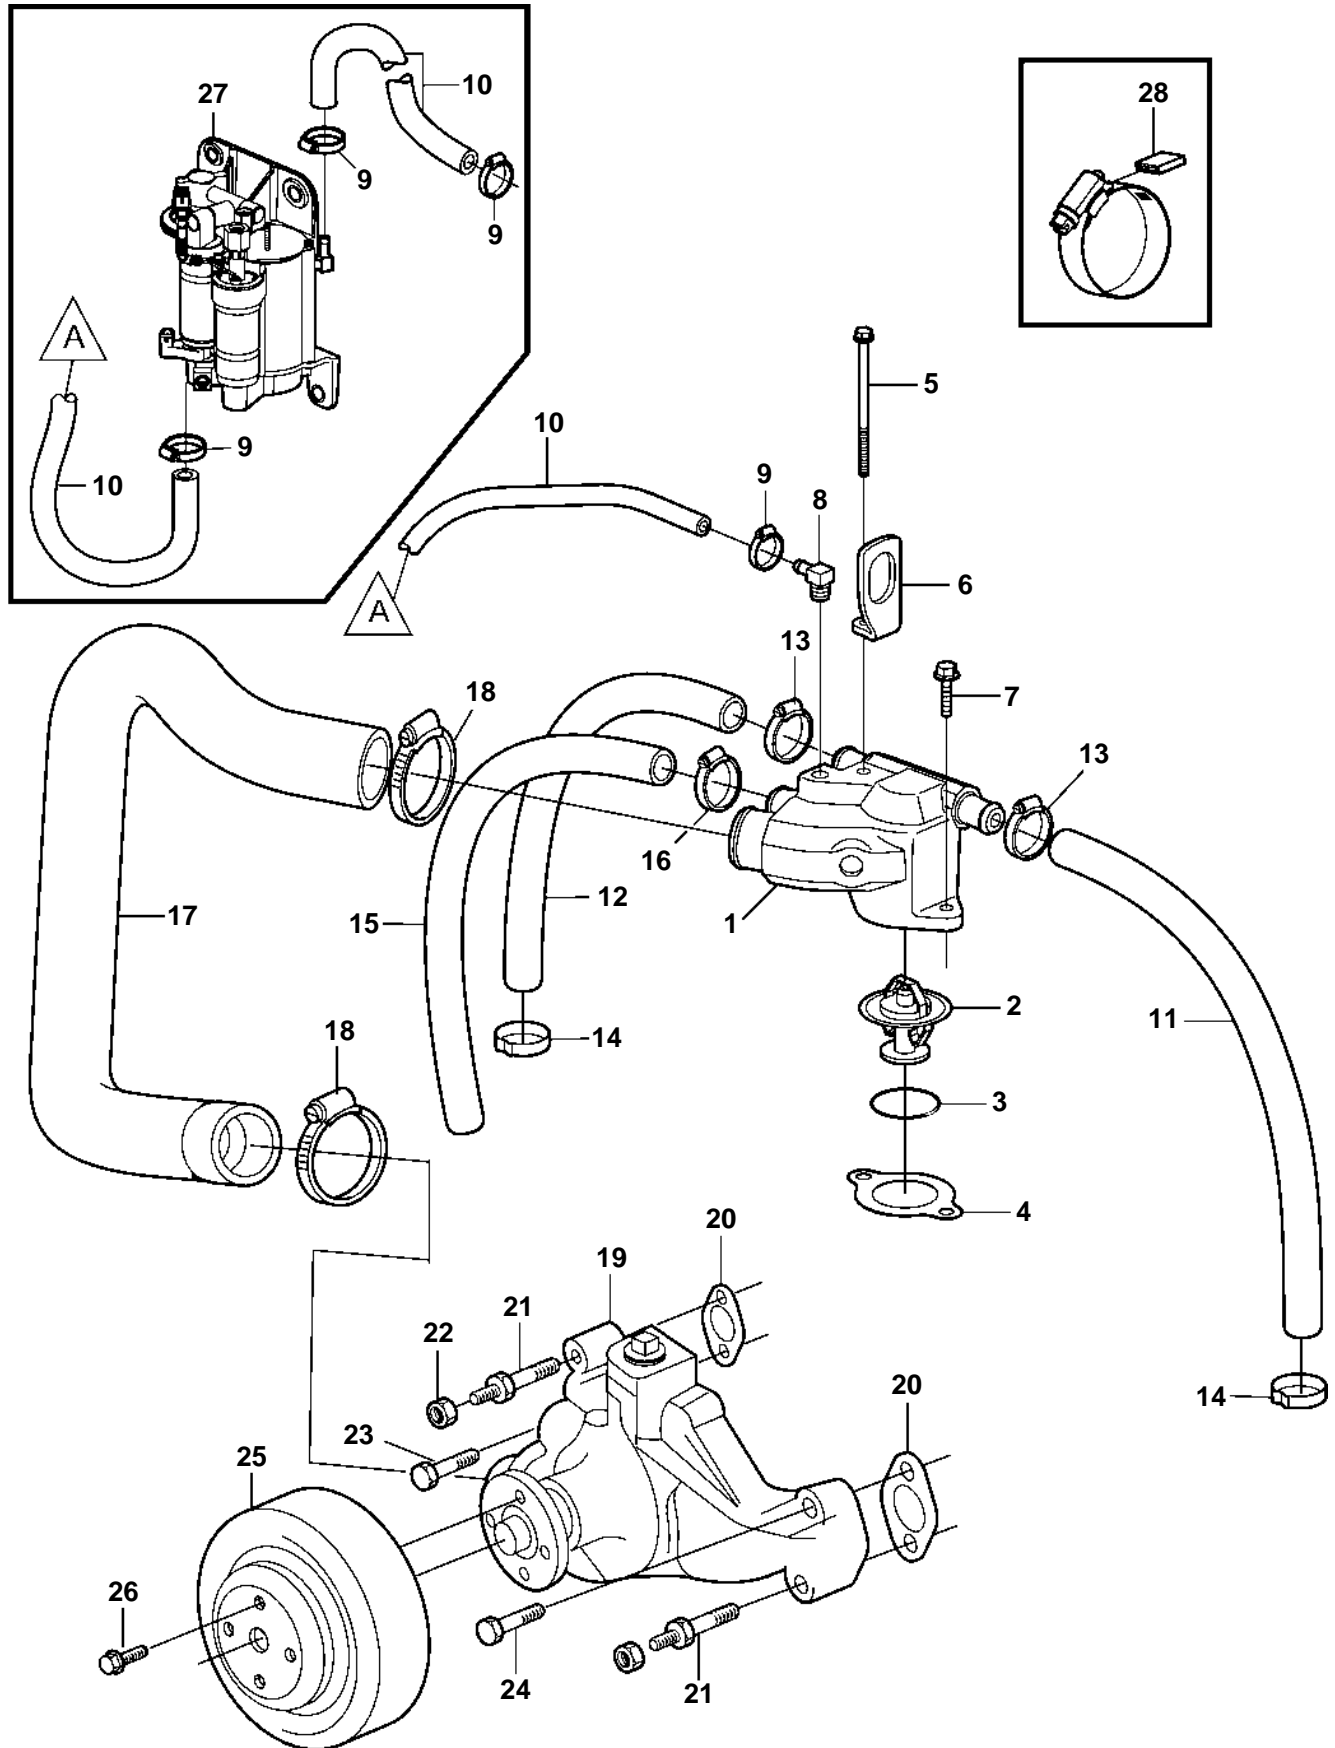

4.3GXi-C, 4.3OSi-C, 4.3GXi-D, 4.3OSi-D

19887

4.3GXi-C, 4.3OSi-C, 4.3GXi-D, 4.3OSi-D

REF	PART NO.	QTY	DESCRIPTION	SEE SEC.	NOTES
1	3863086	1	Thermostat housing		
2	3862835	1	Thermostat		
3	983944	1	O-ring		
4	3852111	1	Gasket		
5	968842	1	Flange screw		
6	3852649	1	Bracket		
7	945444	1	Flange screw		
8	3853597	1	Elbow		
9	3860413	4	Clamp		
10	3862550	2	Hose		
11	3860588	1	Hose		
12	3862536	1	Hose		
13	3853780	2	Clamp		
14	982715	2	Clamp		
15	3862538	1	Hose		
16	3852602	1	Clamp		
17	3862523	1	Hose		
18	3852098	2	Clamp		
19	3853850	1	Circulation pump		
20	3852477	2	Gasket		
21	3856147	2	Stud		
22	3853403	2	Nut		
23	3856137	1	Screw		
24	3856136	1	Screw		
25	3860083	1	Pulley		
26	3853390	4	Screw		GXi
	3863054	4	Screw		OSi
27		1	Fuel pump	6785	
28	3858532	X	Cover		W=0.465" (11.8mm)
	3861999	X	Cover		W=0.300" (7.6mm)