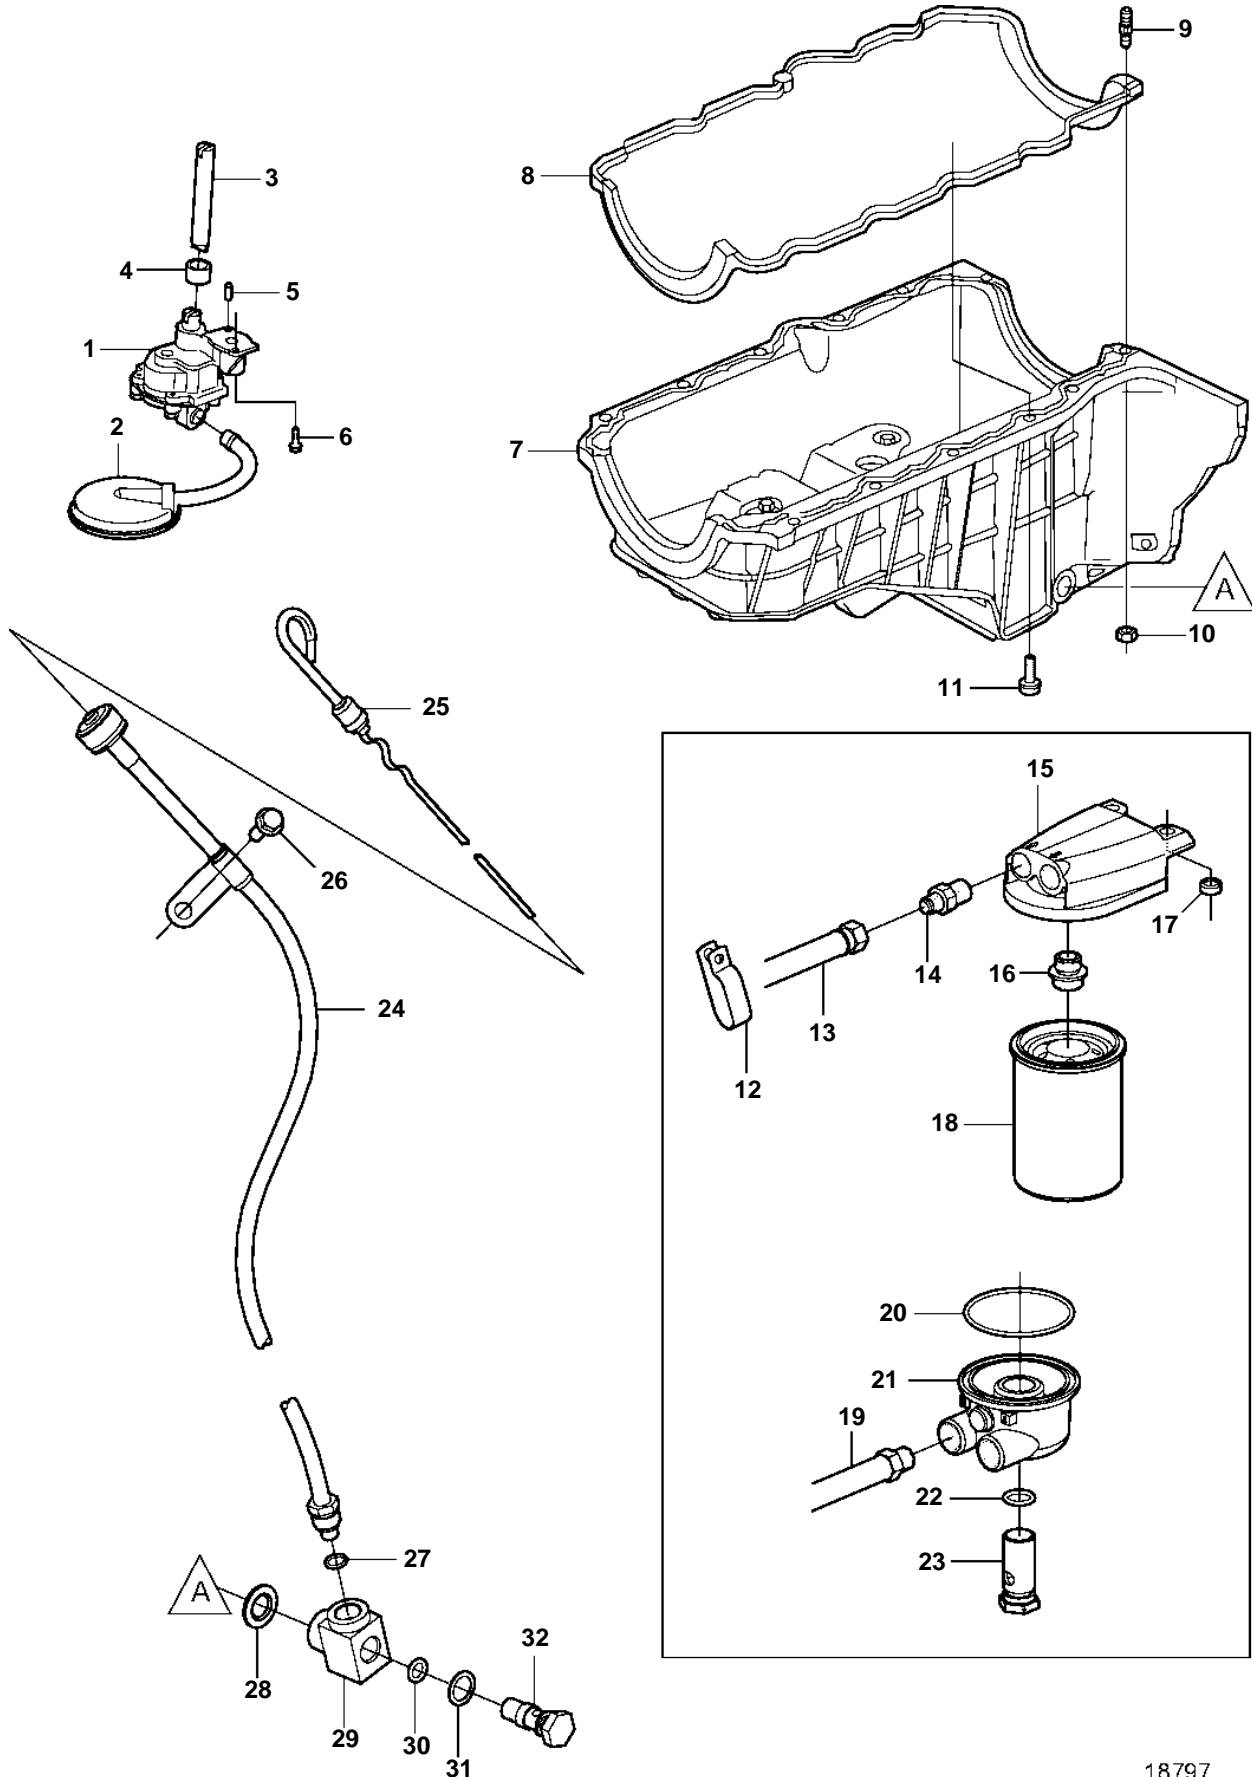

4.3GXi-B, 4.3GXi-BF

4.3GXi-B, 4.3GXi-BF

REF	PART NO.	QTY	DESCRIPTION	SEE SEC.	NOTES
1	3856125	1	Oil pump		
2	3857714	1	Oil pump screen		
3	3853198	1	Shaft		
4	3853199	1	Retainer		
5	3855972	2	Pin		
6	3853234	1	Screw		
7	3858697	1	Oil pan		
8	3855801	1	Gasket kit		
9	3857718	2	Stud		
10	3856930	2	Nut		
11	3855802	10	Screw		
12	3860075	1	Clamp		
13	3860052	1	Hose		
14	3860234	2	Fitting		
15	3860450	1	Adapter		
16	3852015	1	• Connector		
17	930842	1	Washer		
18	3850559	1	Oil filter		
			Bulletin P-21-7-1	P-21-7-1-EN	Oil Filters, GM gas engines
19	3860054	1	Hose		
20	3854416	1	O-ring		
21	3860059	1	Adapter		
22	3852089	1	O-ring		
23	3854695	1	Retainer		
24	3860214	1	Tube		
25	3850473	1	Oil dipstick		
26	3853419	1	Screw		
27	3852033	1	O-ring		
28	3851981	1	Sealing washer		
29	3855722	1	Fitting		
30	3853674	1	O-ring		
31	3852007	1	Washer		
32	3855721	1	Retainer		