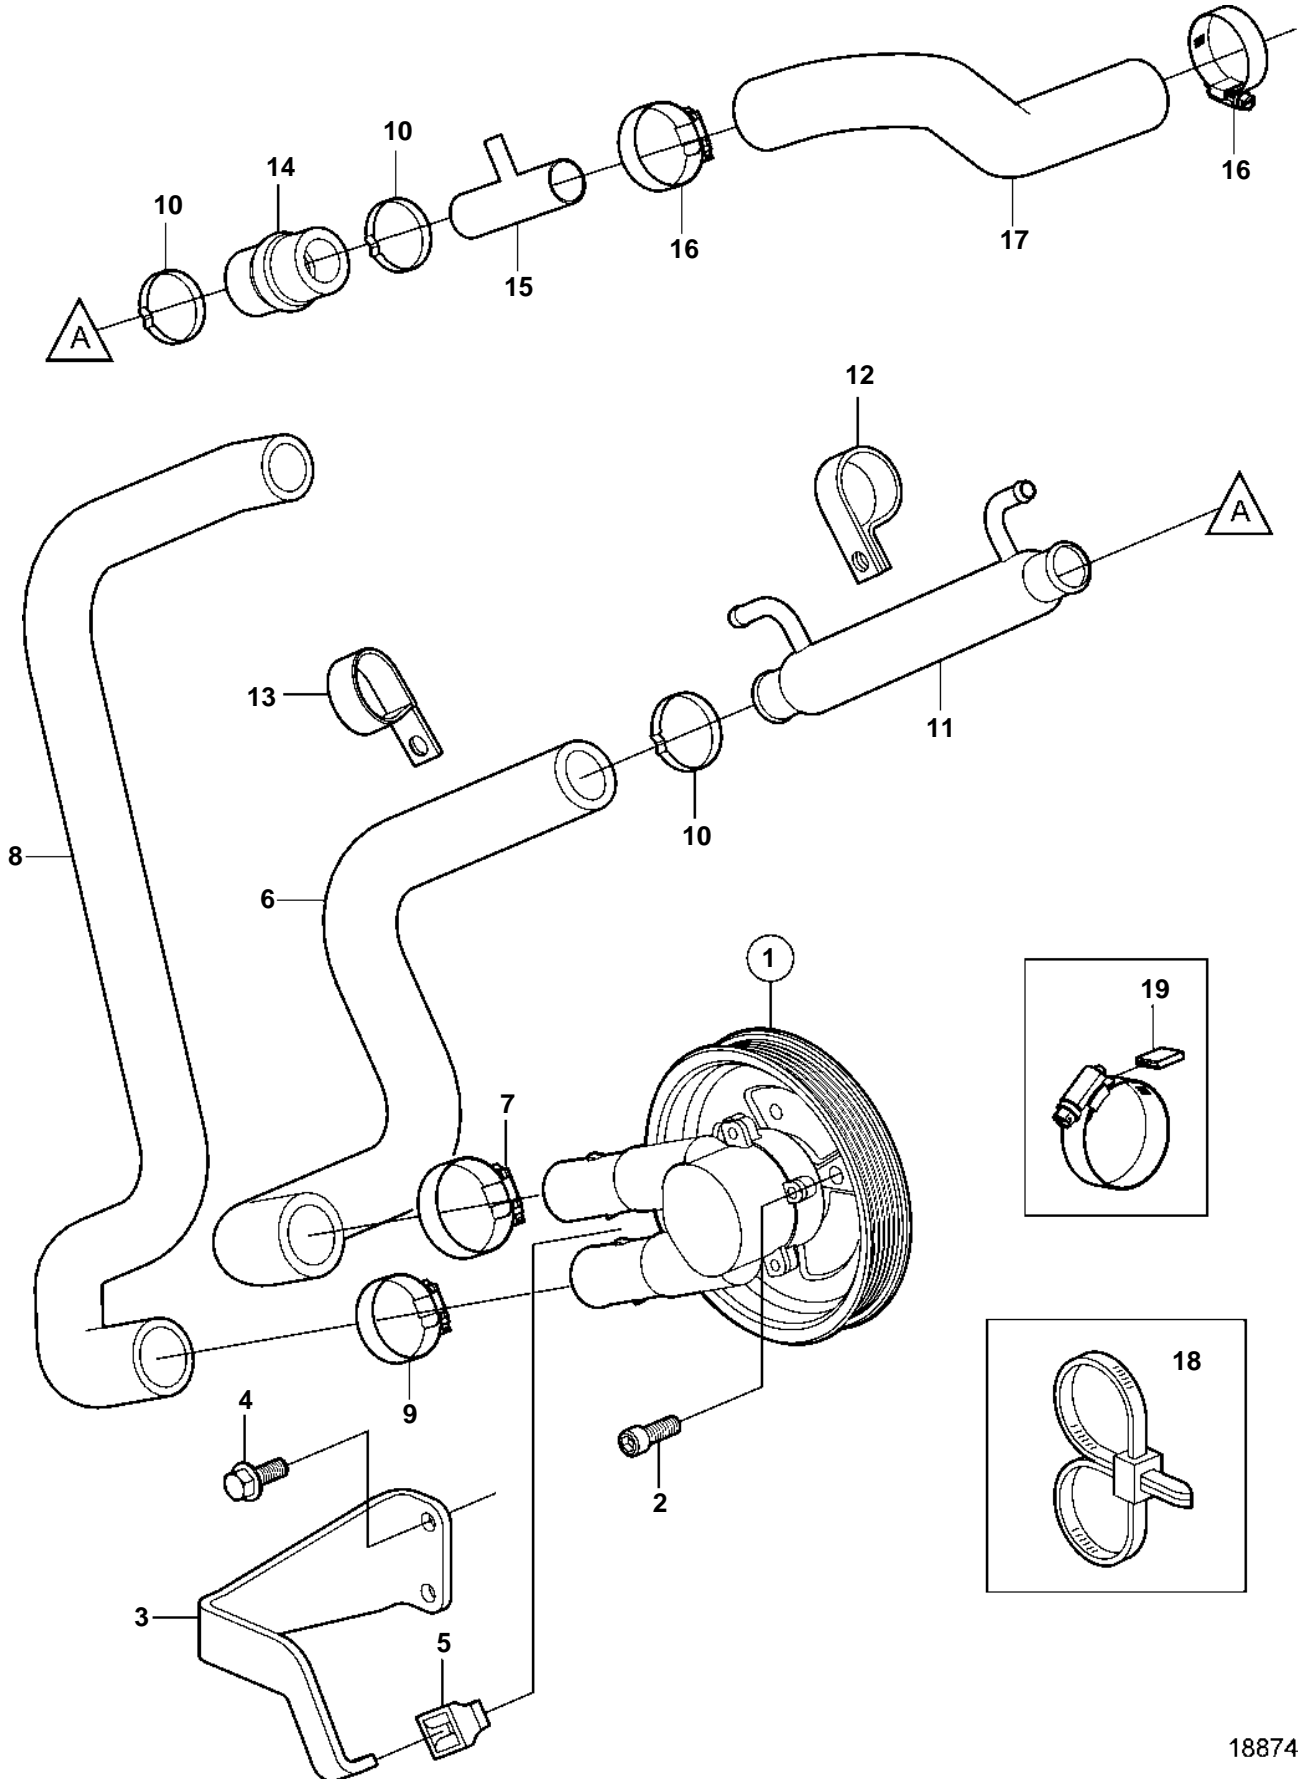

4.30Si-B

4.3OSi-B

REF	PART NO.	QTY	DESCRIPTION	NOTES
1	3857202	1	Sea water pump	
2	3857939	3	Screw	
3	3858241	1	Bracket	
4	3853266	2	Screw	
5	3857954	1	Stop	
6	3858235	1	Hose	
7	3850422	1	Clamp	
8	3861740	1	Hose	
9	3853786	1	Clamp	
10	982645	3	Clamp	
11	3861786	1	Oil cooler	
12	3861788	1	Clamp	
13	3853312	1	Clamp	
14	3861879	1	Hose	
15	3861961	1	T-pipe	
16	3853786	2	Clamp	
17	3861878	1	Hose	
18	3850115	1	Strip clamp	
19	3858532	X	Cover	W=0.465" (11.8mm)
	3861999	X	Cover	W=0.300" (7.6mm)