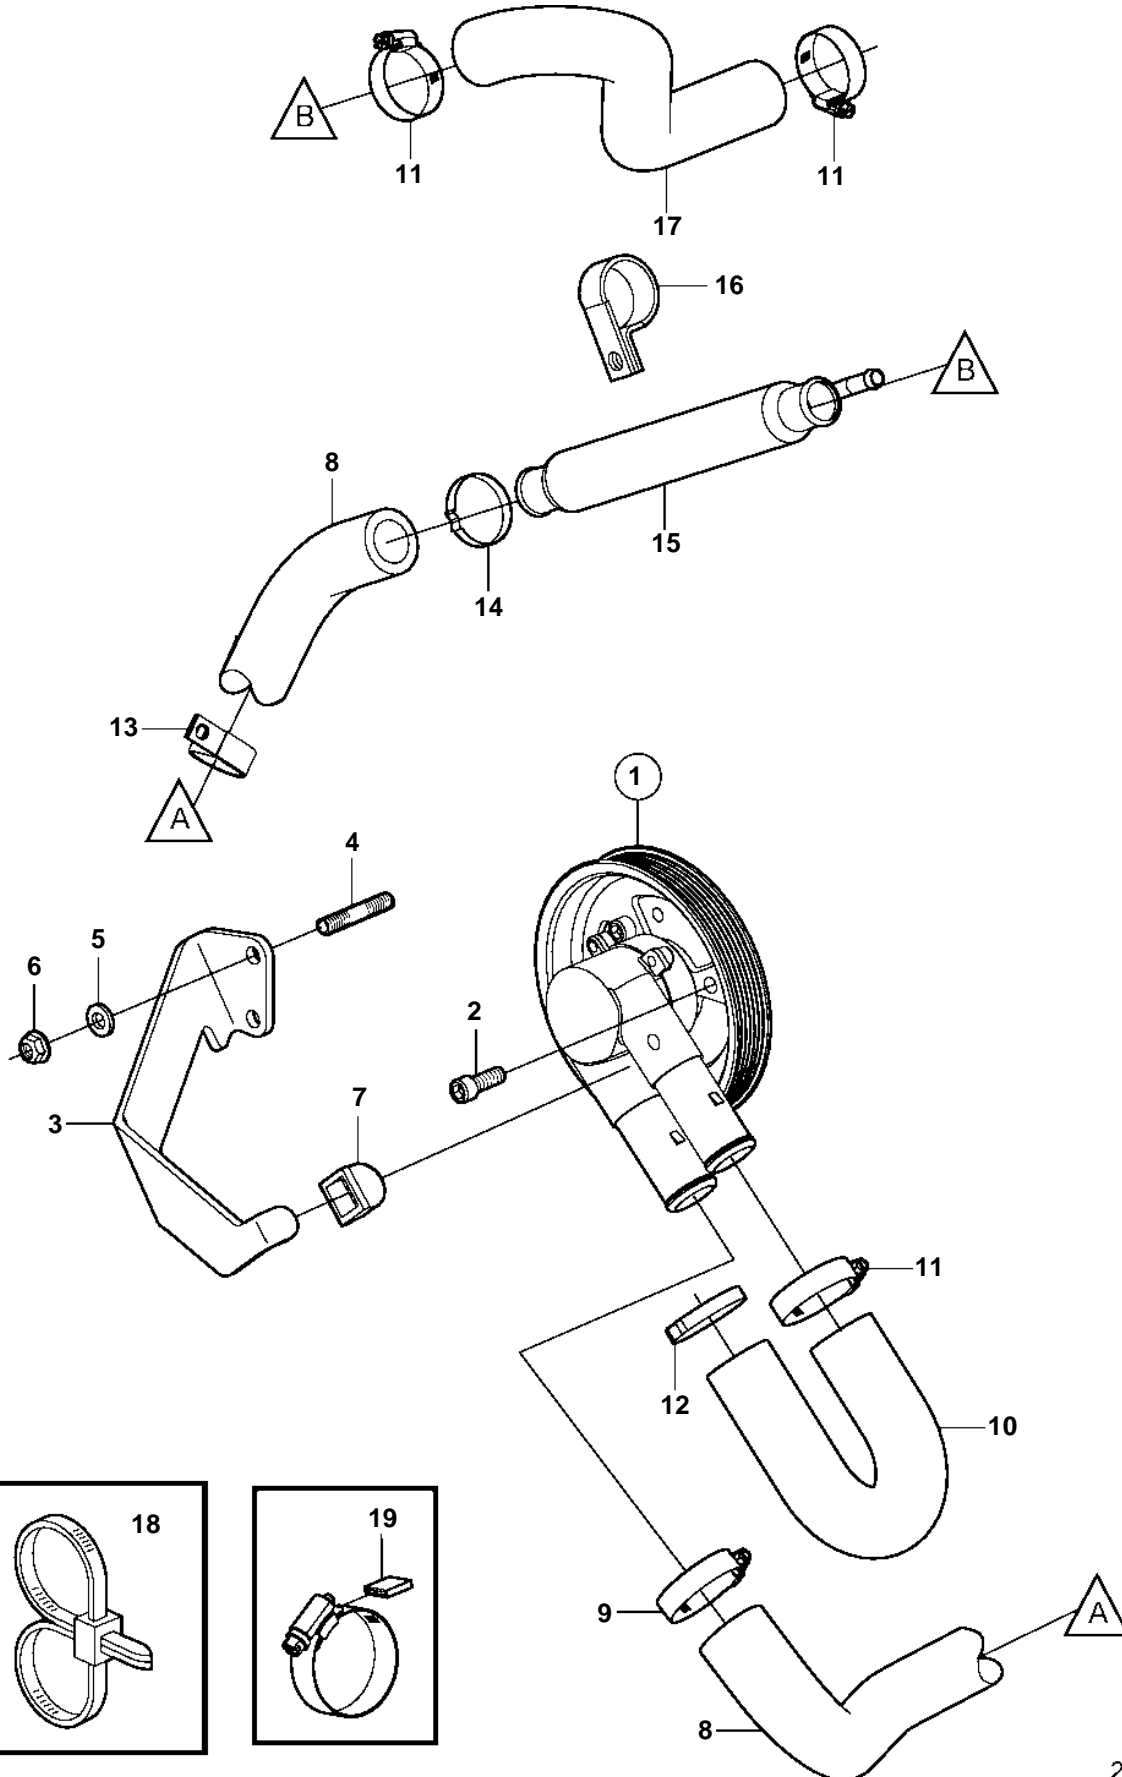

4.3GX-BF

4.3GXi-BF

REF	PART NO.	QTY	DESCRIPTION	NOTES
1	3857202	1	Sea water pump	
2	3857939	3	Screw	
3	3861544	1	Bracket	
4	3860286	2	Stud	
5	3852162	2	Washer	
6	3853404	2	Lock nut	
7	3857954	2	Stop	
8	3861486	1	Hose	
9	3850422	1	Clamp	
10	3861474	1	Hose	
11	3853786	3	Clamp	
12	982717	1	Clamp	
13	3853312	1	Clamp	
14	982645	1	Clamp	
15	3861786	1	Oil cooler	
16	3861788	1	Clamp	
17	3861567	1	Hose	
18	3850115	1	Strip clamp	
19	3858532	X	Cover	W=0.465" (11.8mm)
	3861999	X	Cover	W=0.300" (7.6mm)