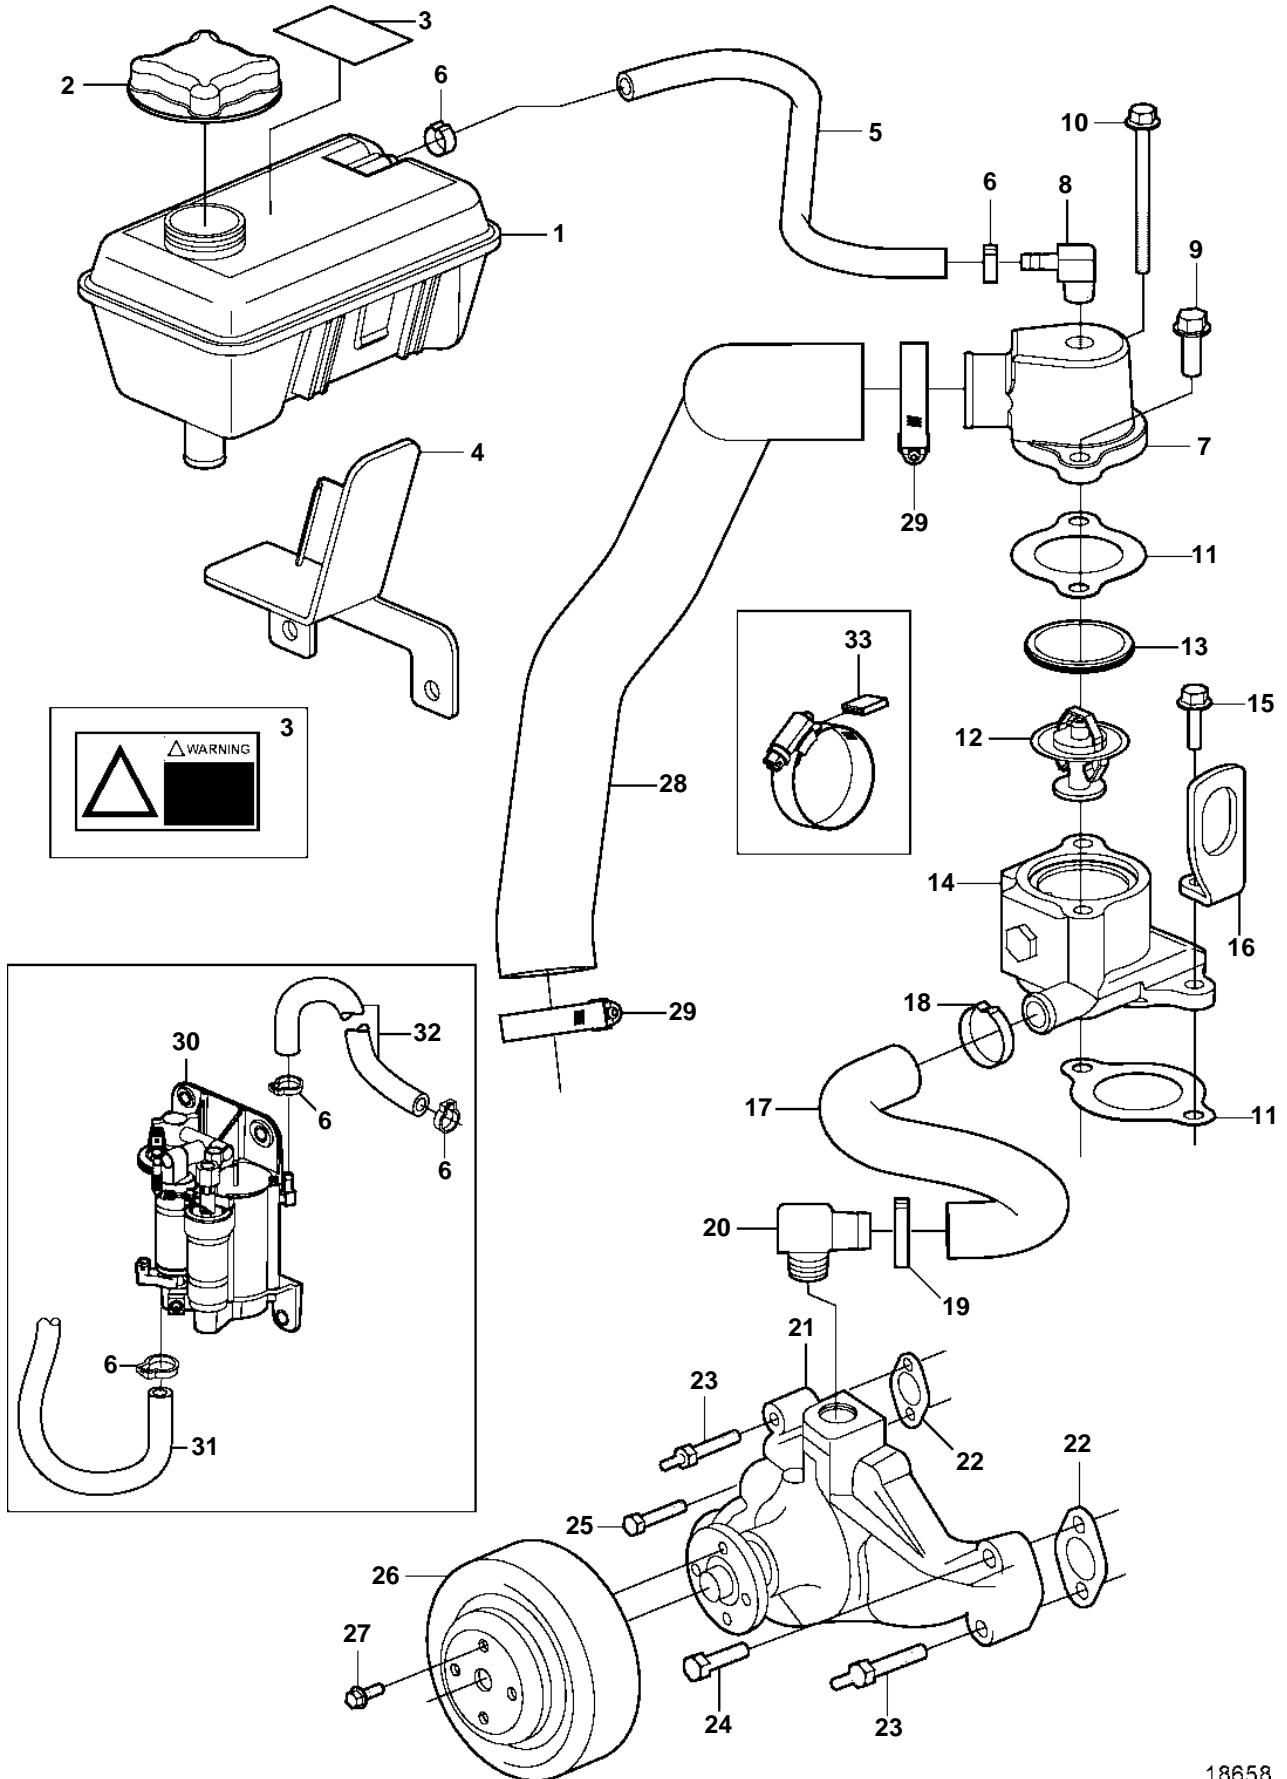

4.3GXi-BF, 4.3OSi-BF

Upd: 02 FEB 2006

18658

18658
7744220 - 26 - 5211

4.3GXi-BF, 4.3OSi-BF

REF	PART NO.	QTY	DESCRIPTION	SEE SEC.	NOTES
1	861105	1	Expansion tank		
2	1674083	1	Pressure cap		
3	3858552	1	Decal		WARNING!
4	3861849	1	Bracket		
5	3860955	1	Hose		
6	982643	5	Clamp		
7	3860555	1	Thermostat housing		
8	3860585	1	Fitting		
9	3853401	1	Screw		
10	969189	1	Flange screw		
11	3852111	2	Gasket		
12	3831426	1	Thermostat kit		
13	416033	1	· Sealing ring		
14	3851384	1	Thermostat housing		
15	945444	1	Flange screw		
16	3861919	1	Bracket		
17	3861992	1	Hose		
18	982716	1	Clamp		
19	982715	1	Clamp		
20	961611	1	Elbow nipple		
21	3853850	1	Circulation pump		
22	3852477	2	Gasket		
23	3856147	2	Stud		
24	3856136	1	Screw		
25	3856137	1	Screw		
26	3860083	1	Pulley		
27	982674	4	Screw		
28	3861741	1	Hose		
29	3850422	2	Clamp		
30	3861355	1	Fuel pump kit	5207	
31	3860590	1	Hose		
32	3860294	1	Hose		
33	3858532	X	Cover		W=0.465" (11.8mm)
	3861999	X	Cover		W=0.300" (7.6mm)