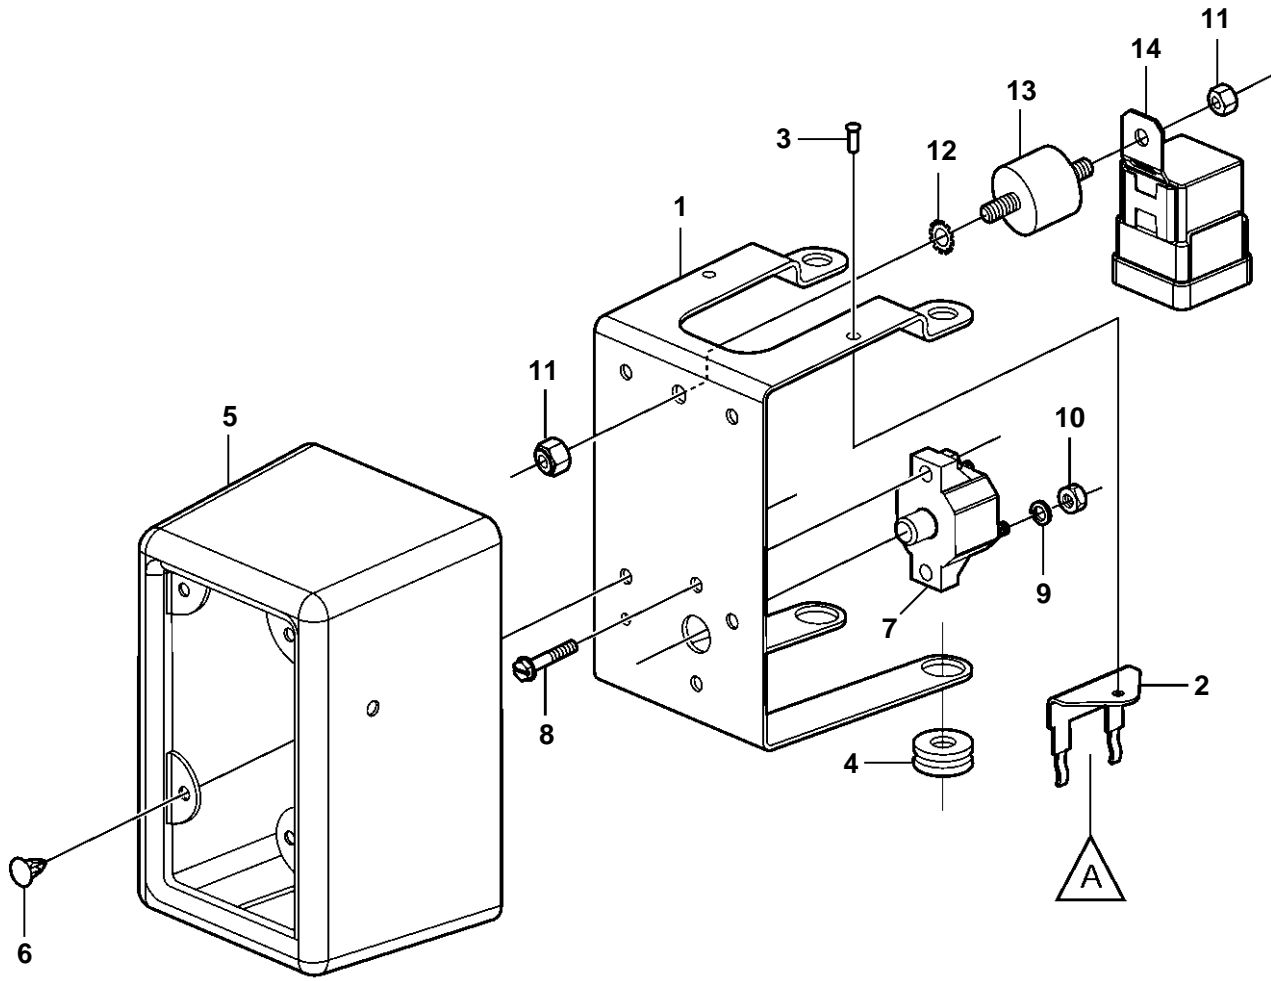

4.3GXi-A

4.3GXi-A

REF	PART NO.	QTY	DESCRIPTION	NOTES
1	3860368	1	Bracket	
2	3860486	2	Bracket	
3		2	Rivet	
4	941263	2	Grommet	
5	3860369	1	Cover	
6	3860524	4	Locking pin	
7	3854164	1	Breaker	50A
8	3853620	2	Screw	
9	3852001	2	Lock washer	
10	3852064	2	Nut	
11	3852118	2	Nut	
12	3852182	1	Lock washer	
13	3850234	1	Isolator	
14	3854138	1	Relay	Included in engine harness
15	3860455	2	Fuse holder	Included in engine harness
16	979686	2	Fuse	40A. Included in engine harness
	968547	2	Fuse	20A. Included in engine harness
	966329	2	Fuse	15A. Included in engine harness
17	8166029	6	Connector	Included in engine harness
18		6	• Seal	
19		6	• Seal	