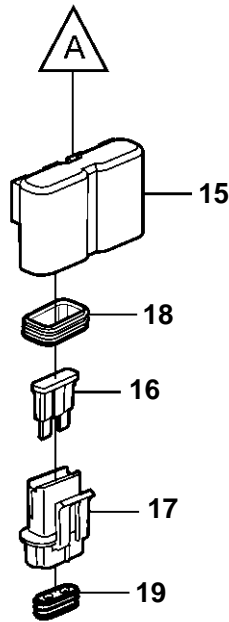

4.3GXi-A

4.3GXi-A

REF	PART NO.	QTY	DESCRIPTION	NOTES
1	3860368	1	Bracket	
2	3860486	2	Bracket	
3		2	Rivet	
4	941263	2	Grommet	
5	3860369	1	Cover	
6	3860524	4	Locking pin	
7	3854164	1	Breaker	50A
8	3853620	2	Screw	
9	3852001	2	Lock washer	
10	3852064	2	Nut	
11	3852118	2	Nut	
12	3852182	1	Lock washer	
13	3850234	1	Isolator	
14	3854138	1	Relay	Included in engine harness
15	3860455	2	Fuse holder	Included in engine harness
16	979686	2	Fuse	40A. Included in engine harness
	968547	2	Fuse	20A. Included in engine harness
	966329	2	Fuse	15A. Included in engine harness
17	8166029	6	Connector	Included in engine harness
18		6	• Seal	
19		6	• Seal	