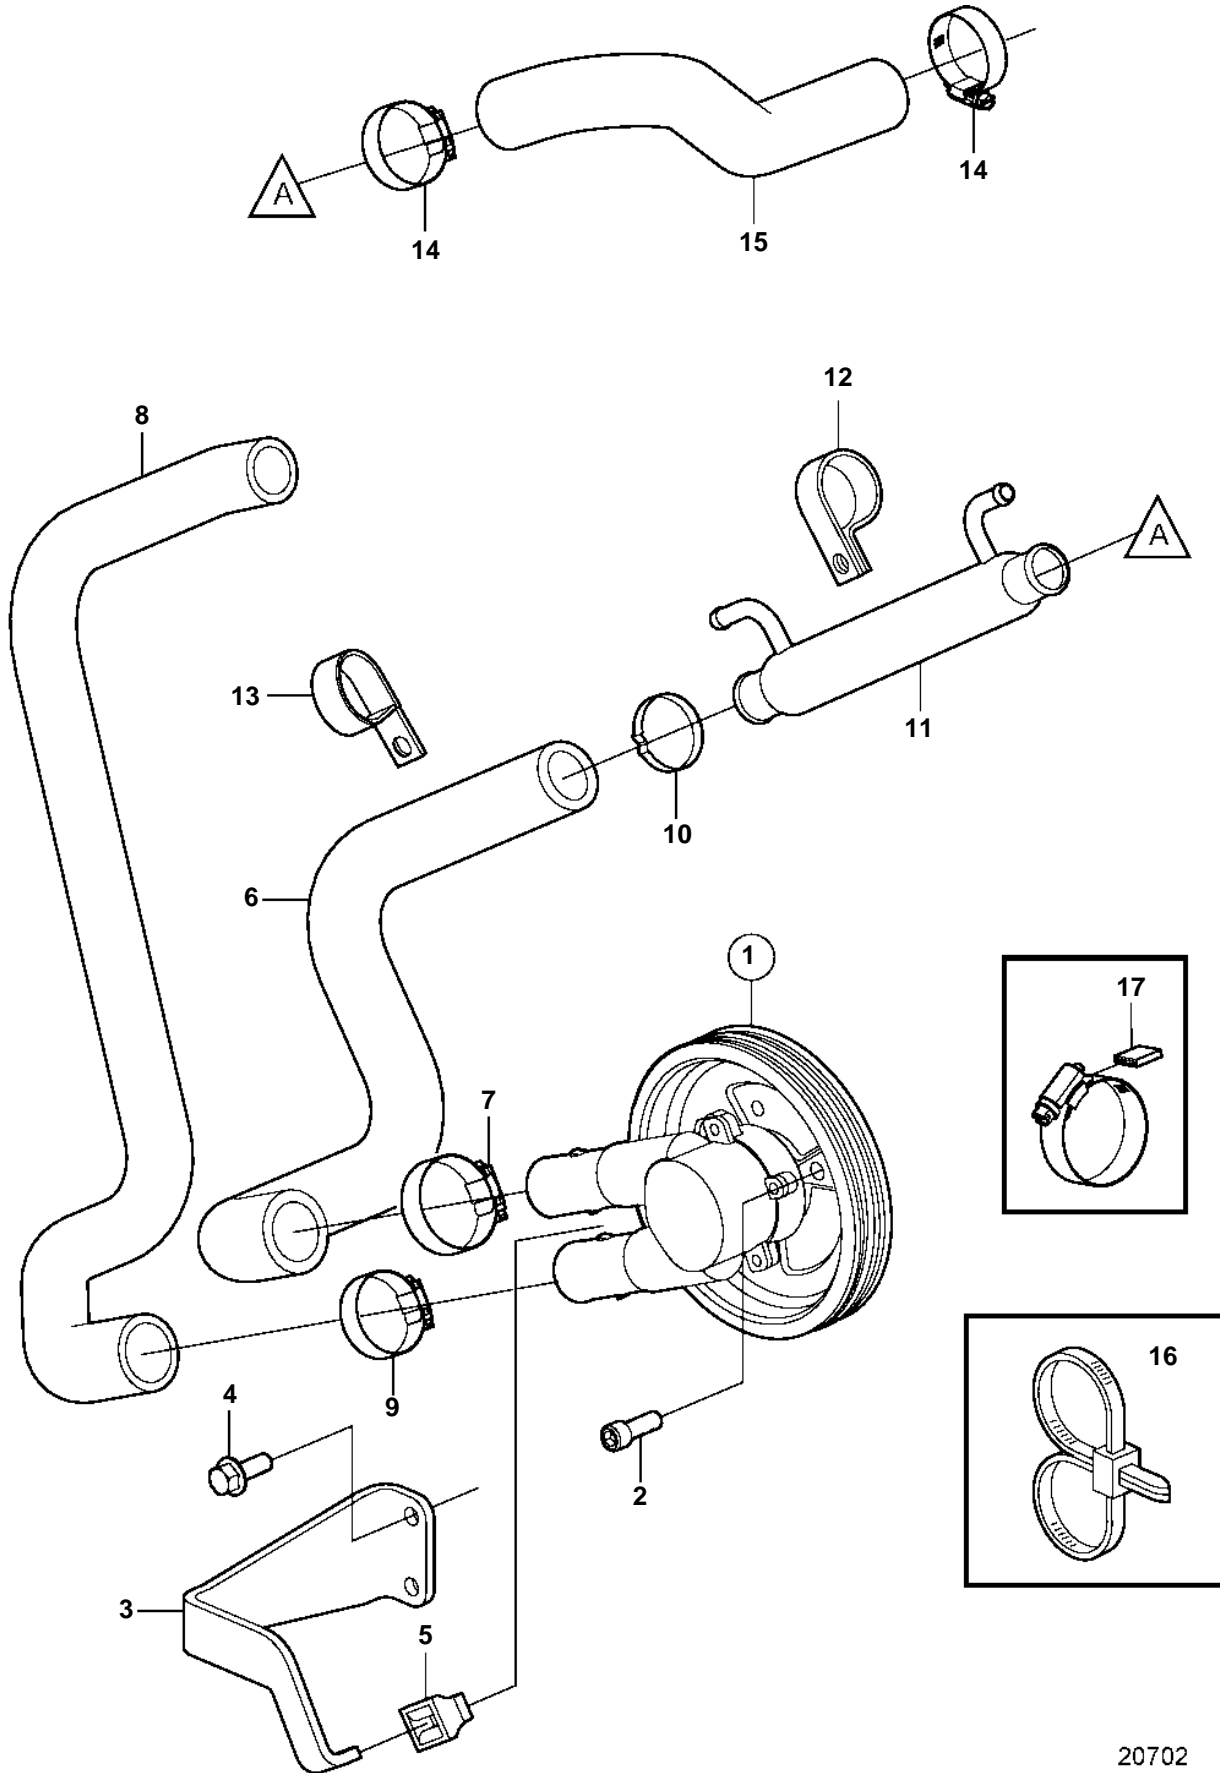

4.3GXi-A

4.3GXi-A

REF	PART NO.	QTY	DESCRIPTION	SEE SEC.	NOTES
1		1	Sea water pump	7417	REPL BY 3862482
2	3857939	3	Screw		
3	3858241	1	Bracket		
4	3853266	2	Screw		
5	3857954	1	Stop		
6	3858235	1	Hose		
7	3850422	1	Clamp		
8	3858237	1	Hose		
9	3853786	1	Clamp		
10	982645	1	Clamp		
11	3861786	1	Oil cooler		
12	3861788	1	Clamp		
13	3853312	1	Clamp		
14	3853786	2	Clamp		
15	3861567	1	Hose		
16	3850115	1	Strip clamp		
17	3858532	X	Cover		W=0.465" (11.8mm)