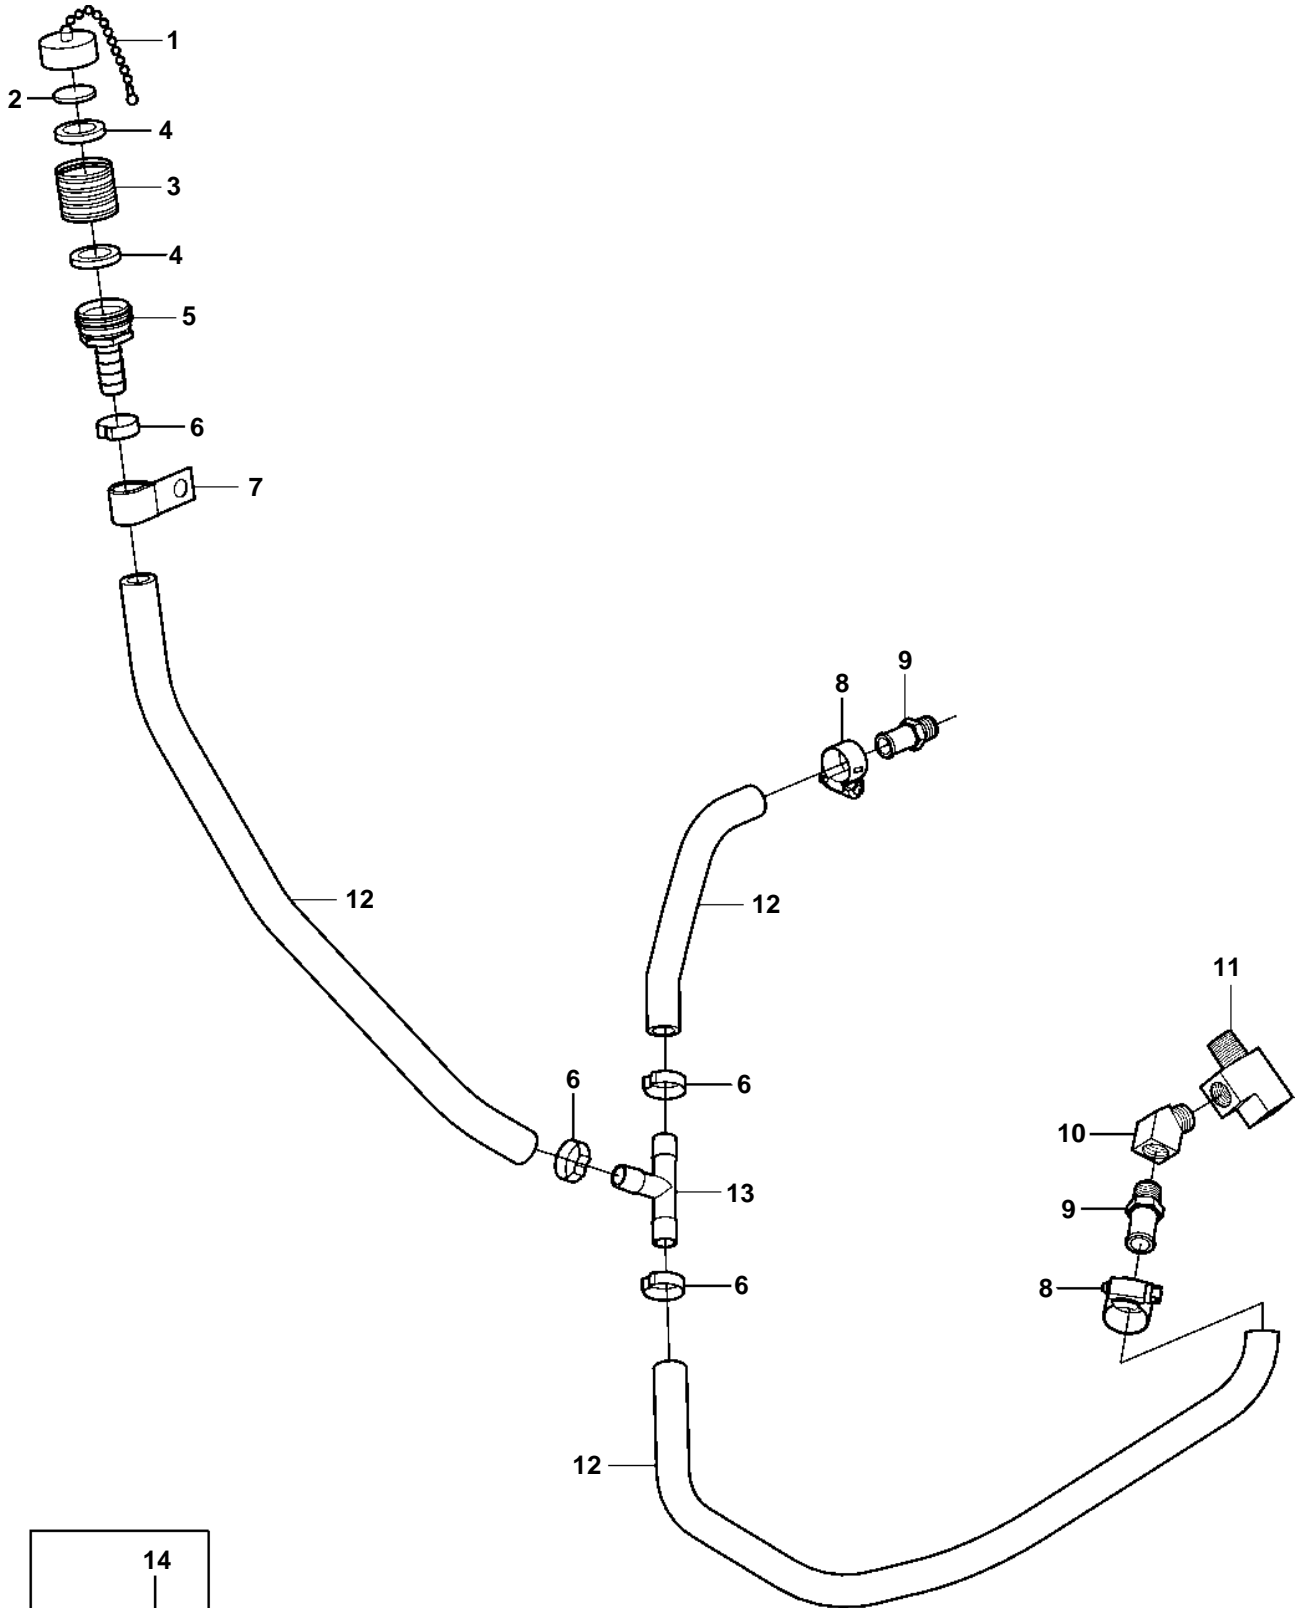

4.3GXi-A

18875

4.3GXi-A

REF	PART NO.	QTY	DESCRIPTION	NOTES
1	3853783	1	Cover	
2	3852426	1	Seal	
3	3861960	1	Fitting	
4	3862079	2	Gasket	
5	3858503	1	Fitting	
6	983146	4	Clamp	
7	3852434	1	Clamp	
8	3853794	2	Clamp	
9	3858501	2	Hose nipple	
10	3852489	1	Adapter	
11	3850490	1	Fitting	
12	3857823	2	Hose	L=540mm
	3861916	1	Hose	L=150mm
13	3862000	1	Fitting	
14	3858532	X	Cover	W=0.465" (11.8mm)
	3861999	X	Cover	W=0.300" (7.6mm)