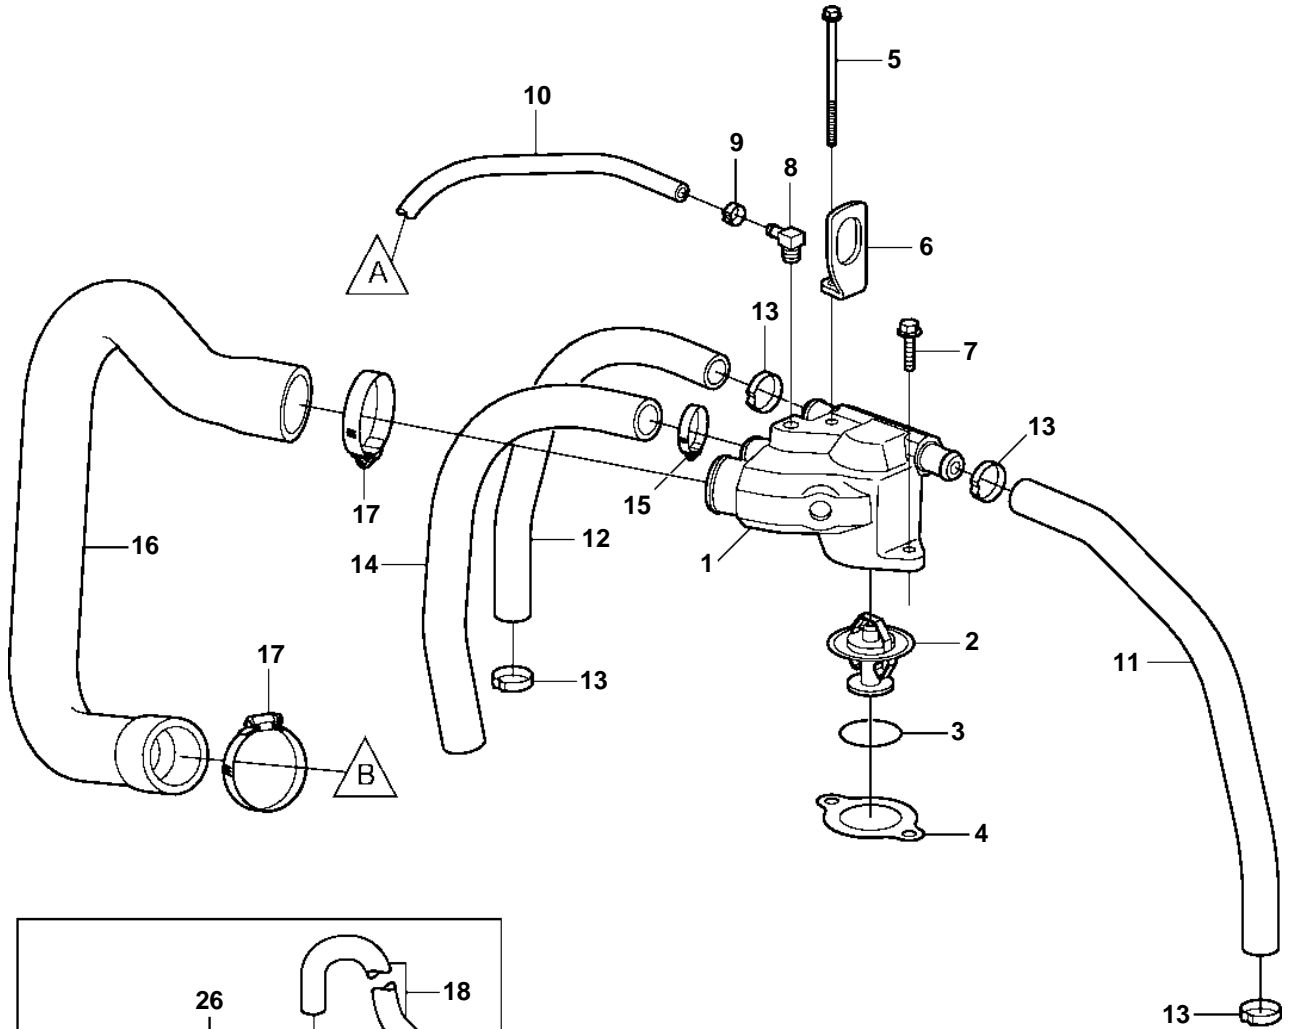

4.3GXi-A

4.3GXl-A

REF	PART NO.	QTY	DESCRIPTION	NOTES
1	3850360	1	Thermostat housing	
2	3856961	1	Thermostat	
3	3852071	1	· O-ring	
4	3852111	1	Gasket	
5	3853391	1	Screw	
6	3852649	1	Bracket	
7	3853401	1	Screw	
8	3853597	1	Elbow	
9	982643	4	Clamp	
10	3860295	1	Hose	
11	3857843	1	Hose	
12	3857843	1	Hose	CUT TO LENGTH
13	982714	4	Clamp	
14	3858237	1	Hose	
15	982644	1	Clamp	
16	3860400	1	Hose	
17	3852098	2	Clamp	
18	3860294	1	Hose	
19	3853850	1	Circulation pump	
20	3852477	2	Gasket	
21	3856147	2	Stud	
22	3856136	1	Screw	
23	3856137	1	Screw	
24	3860083	1	Pulley	
25	3853390	4	Screw	
26	3861355	1	Fuel pump kit	
27	3858532	X	Cover	W=0.465" (11.8mm)
	3861999	X	Cover	W=0.300" (7.6mm)