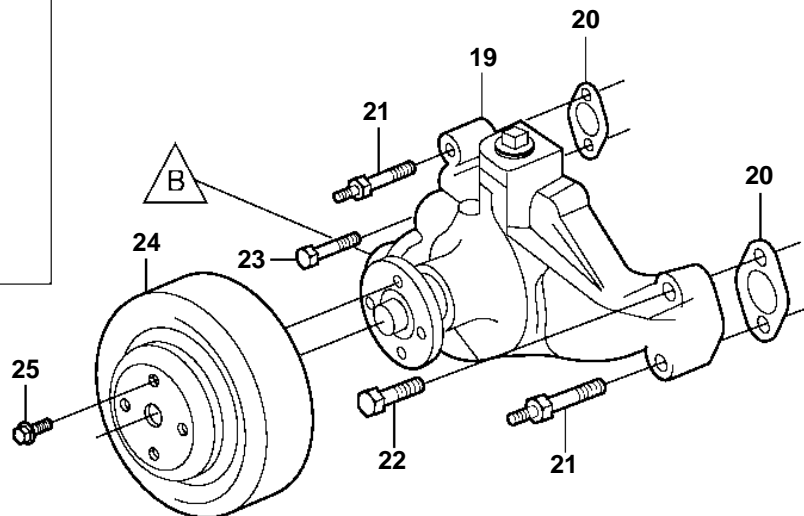

4.3GXi-A

4.3GXl-A

REF	PART NO.	QTY	DESCRIPTION	NOTES
1	3850360	1	Thermostat housing	
2	3856961	1	Thermostat	
3	3852071	1	· O-ring	
4	3852111	1	Gasket	
5	3853391	1	Screw	
6	3852649	1	Bracket	
7	3853401	1	Screw	
8	3853597	1	Elbow	
9	982643	4	Clamp	
10	3860295	1	Hose	
11	3857843	1	Hose	
12	3857843	1	Hose	CUT TO LENGTH
13	982714	4	Clamp	
14	3858237	1	Hose	
15	982644	1	Clamp	
16	3860400	1	Hose	
17	3852098	2	Clamp	
18	3860294	1	Hose	
19	3853850	1	Circulation pump	
20	3852477	2	Gasket	
21	3856147	2	Stud	
22	3856136	1	Screw	
23	3856137	1	Screw	
24	3860083	1	Pulley	
25	3853390	4	Screw	
26	3861355	1	Fuel pump kit	
27	3858532	X	Cover	W=0.465" (11.8mm)
	3861999	X	Cover	W=0.300" (7.6mm)