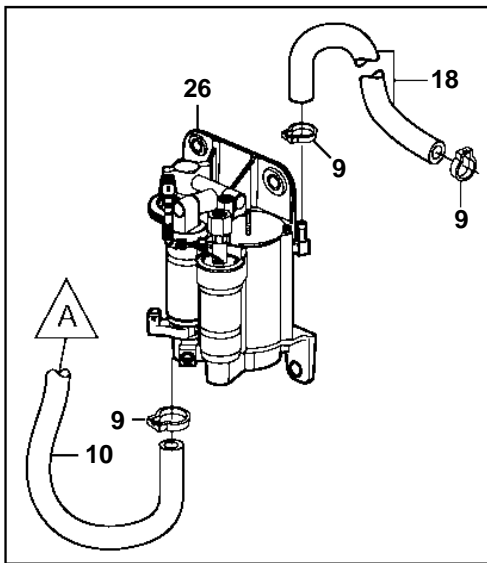

4.3GXi-A

4.3GXl-A

REF	PART NO.	QTY	DESCRIPTION	NOTES
1	3850360	1	Thermostat housing	
2	3856961	1	Thermostat	
3	3852071	1	· O-ring	
4	3852111	1	Gasket	
5	3853391	1	Screw	
6	3852649	1	Bracket	
7	3853401	1	Screw	
8	3853597	1	Elbow	
9	982643	4	Clamp	
10	3860295	1	Hose	
11	3857843	1	Hose	
12	3857843	1	Hose	CUT TO LENGTH
13	982714	4	Clamp	
14	3858237	1	Hose	
15	982644	1	Clamp	
16	3860400	1	Hose	
17	3852098	2	Clamp	
18	3860294	1	Hose	
19	3853850	1	Circulation pump	
20	3852477	2	Gasket	
21	3856147	2	Stud	
22	3856136	1	Screw	
23	3856137	1	Screw	
24	3860083	1	Pulley	
25	3853390	4	Screw	
26	3861355	1	Fuel pump kit	
27	3858532	X	Cover	W=0.465" (11.8mm)
	3861999	X	Cover	W=0.300" (7.6mm)