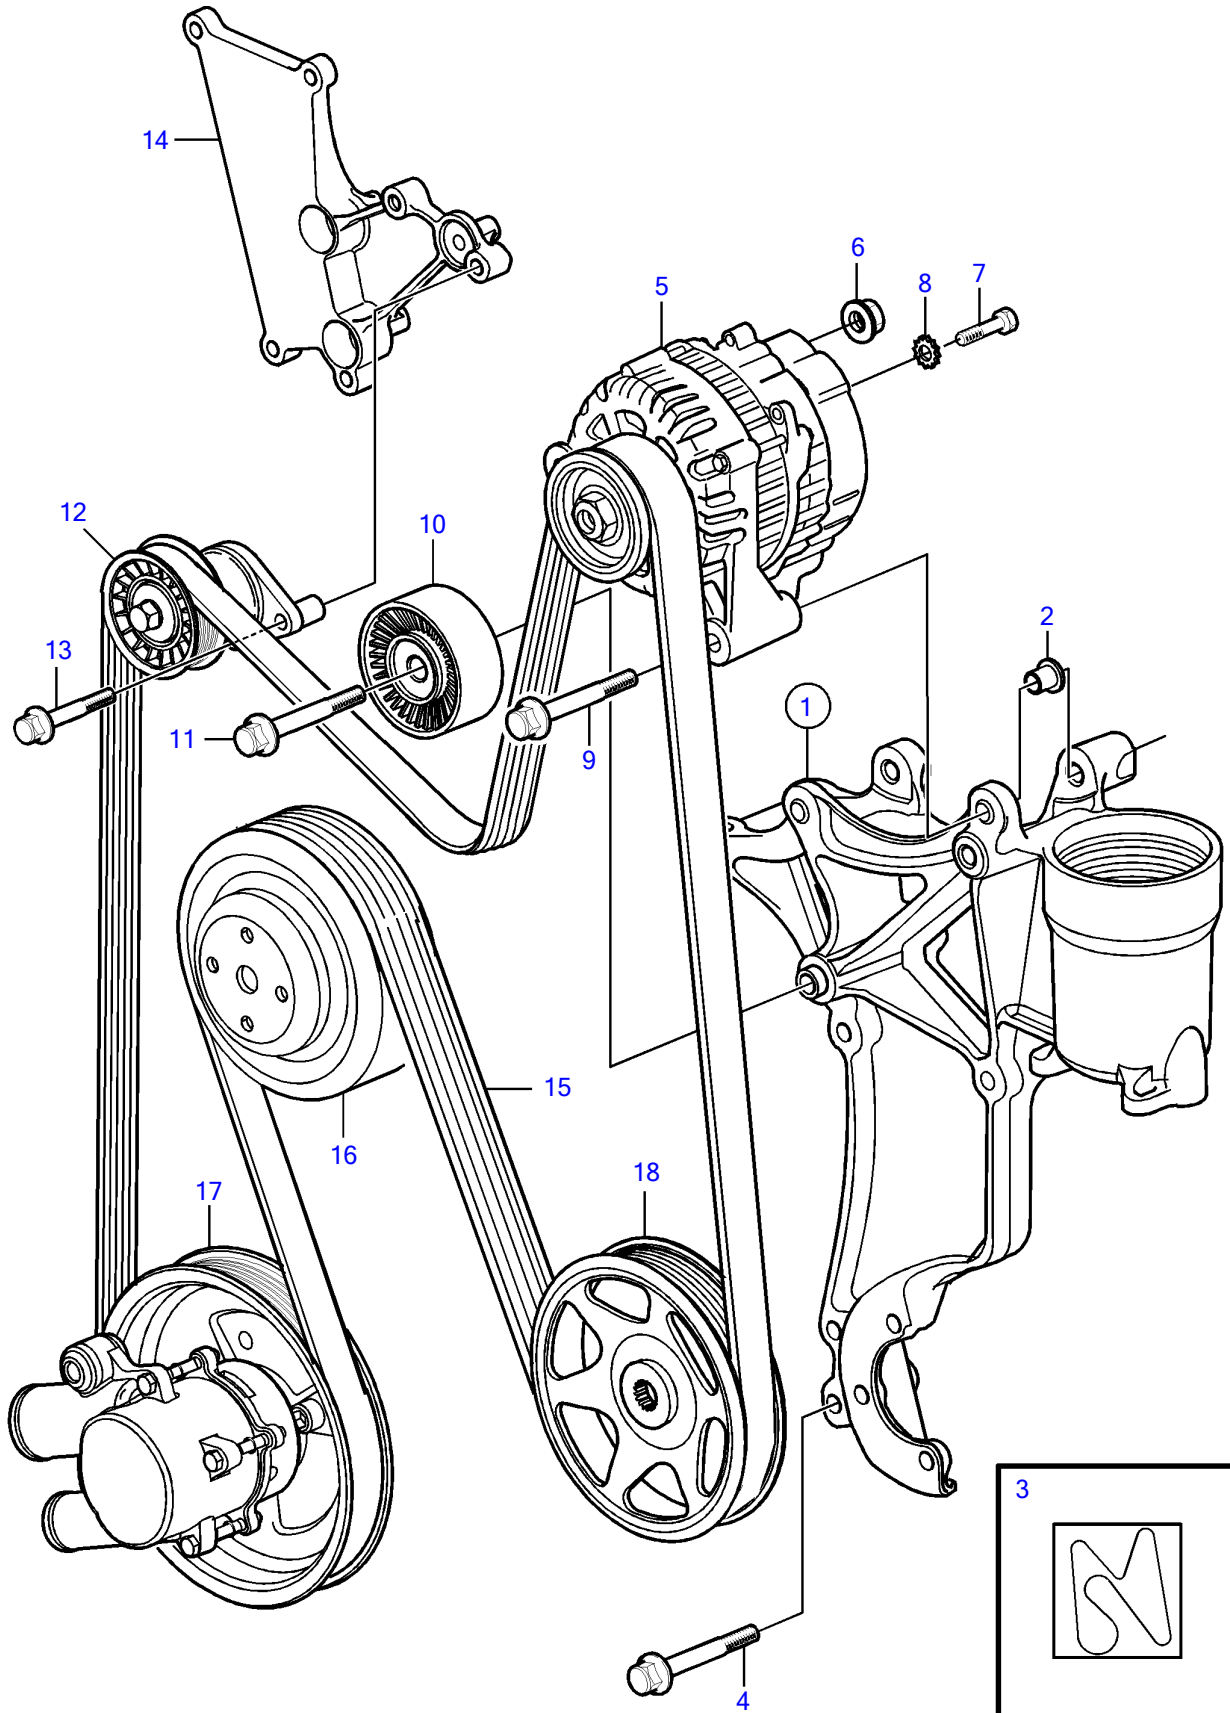

4.3GXi-225-R, 4.3Gi-200-R

4.3GXi-225-R, 4.3Gi-200-R

REF	PART NO.	QTY	DESCRIPTION	NOTES
1	21573817	1	Bracket	
2	3863175	2	• Bushing	
3	3863274	1	Decal	
4	3853392	4	Flange screw	
5	3884950	1	Alternator	
6	945408	1	Flange nut	
7	3852208	1	Screw	
8	3852520	1	Washer	
9	947790	2	Flange screw	
10	21585053	1	Idler pulley	
11	21425128		Flange screw	
12	3885250	1	Belt tensioner	
13	3850753	2	Flange screw	
14	21358873	1	Bracket	See "Fuel system" page
15	21399021	1	Belt	
16		1	Pulley, circulation pump	
17		1	Sea water pump	
18		1	Pulley, power steering pump	