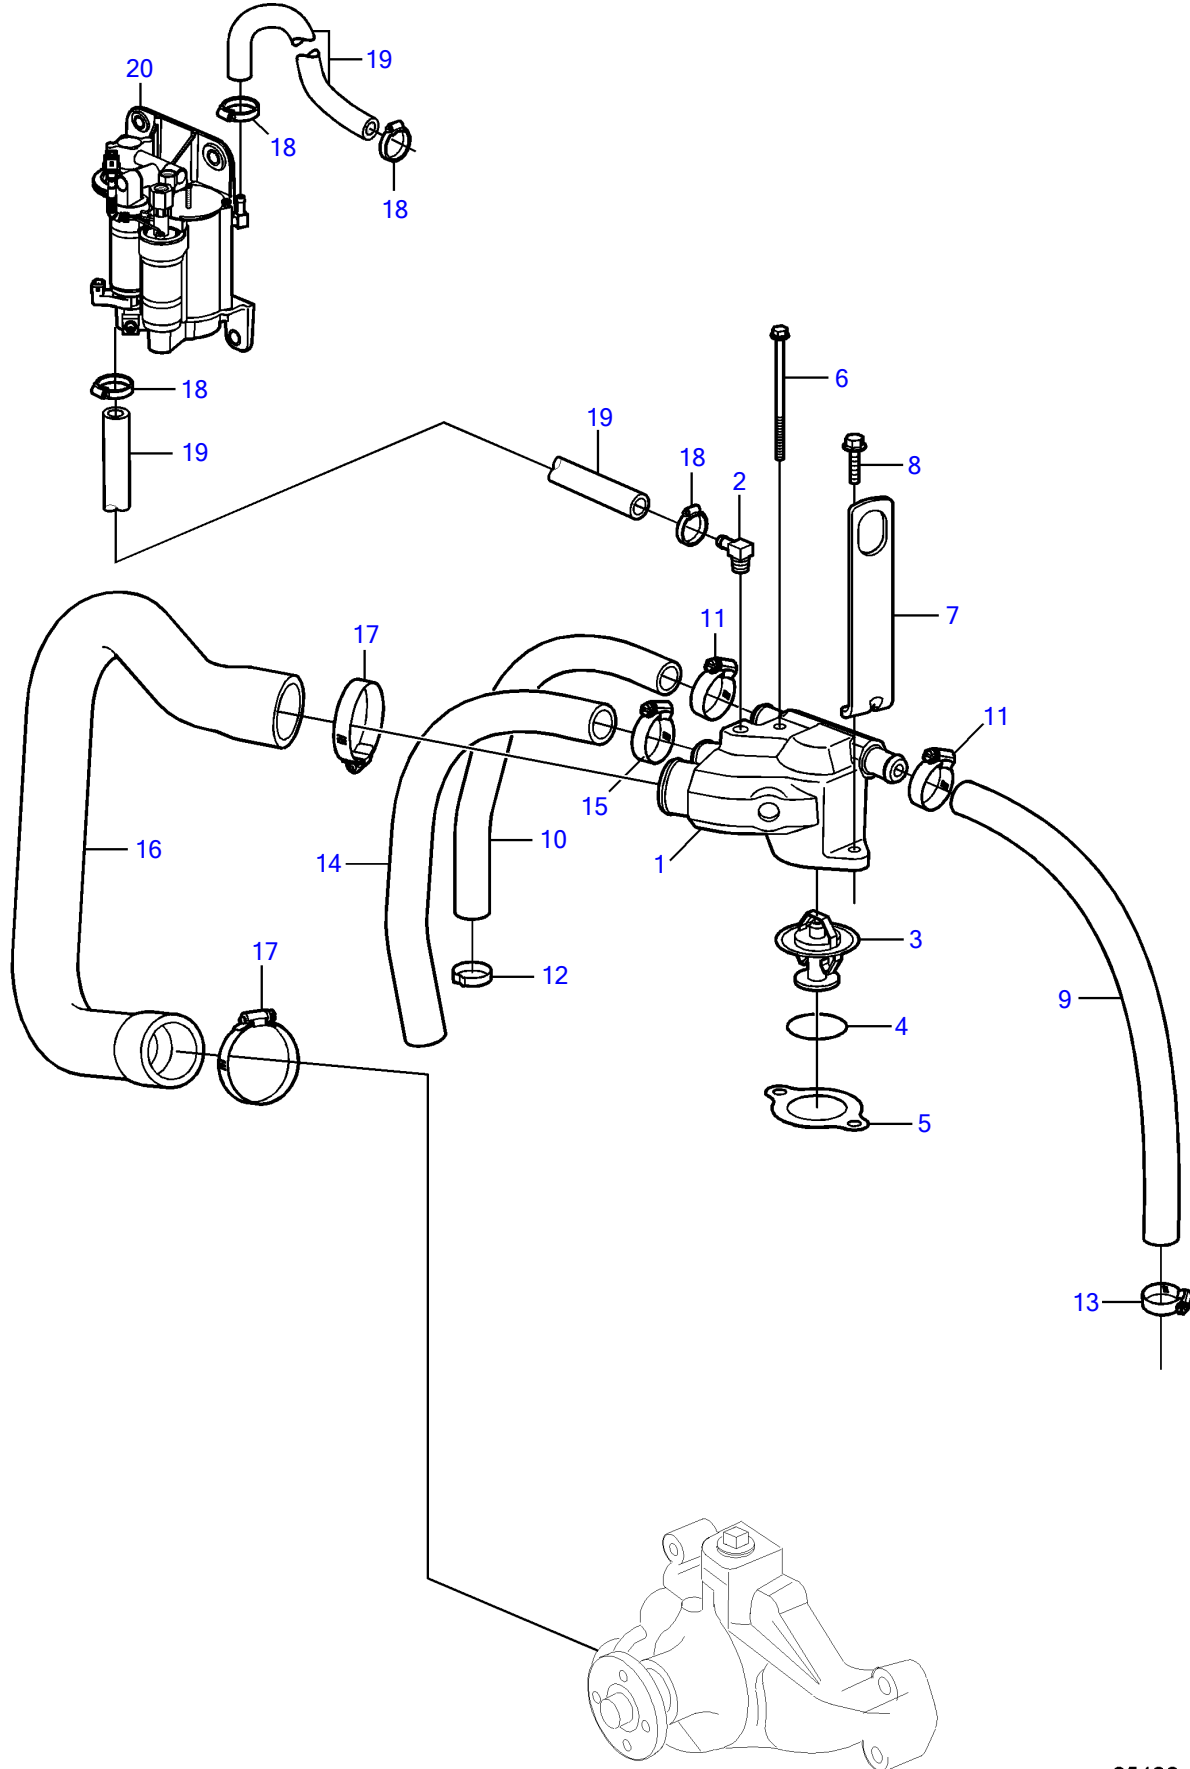

4.3GXl-225-R, 4.3Gi-200-R

4.3GXi-225-R, 4.3Gi-200-R

REF	PART NO.	QTY	DESCRIPTION	NOTES
1	3589553	1	Thermostat housing	
2	3853597	1	Elbow	
3	3587597	1	Thermostat	
4	983944	1	O-ring	
5	3852111	1	Gasket	
6	968842	1	Flange screw	
7	3593503	1	Bracket	
8	946671	1	Flange screw	
9	21452586	1	Hose	
10	3862536	1	Hose	
11	3863439	2	Hose clamp	
12	(982715)	1	Clamp	Obsolete part
13	(982715)	1	Clamp	Obsolete part
14	3817817	1	Hose	
15	3863441	1	Hose clamp	
16	3862523	1	Hose	
17	3863438	2	Hose clamp	
18	3860413	4	Hose clamp	
19	3862550	2	Hose	
20		1	Fuel pump	