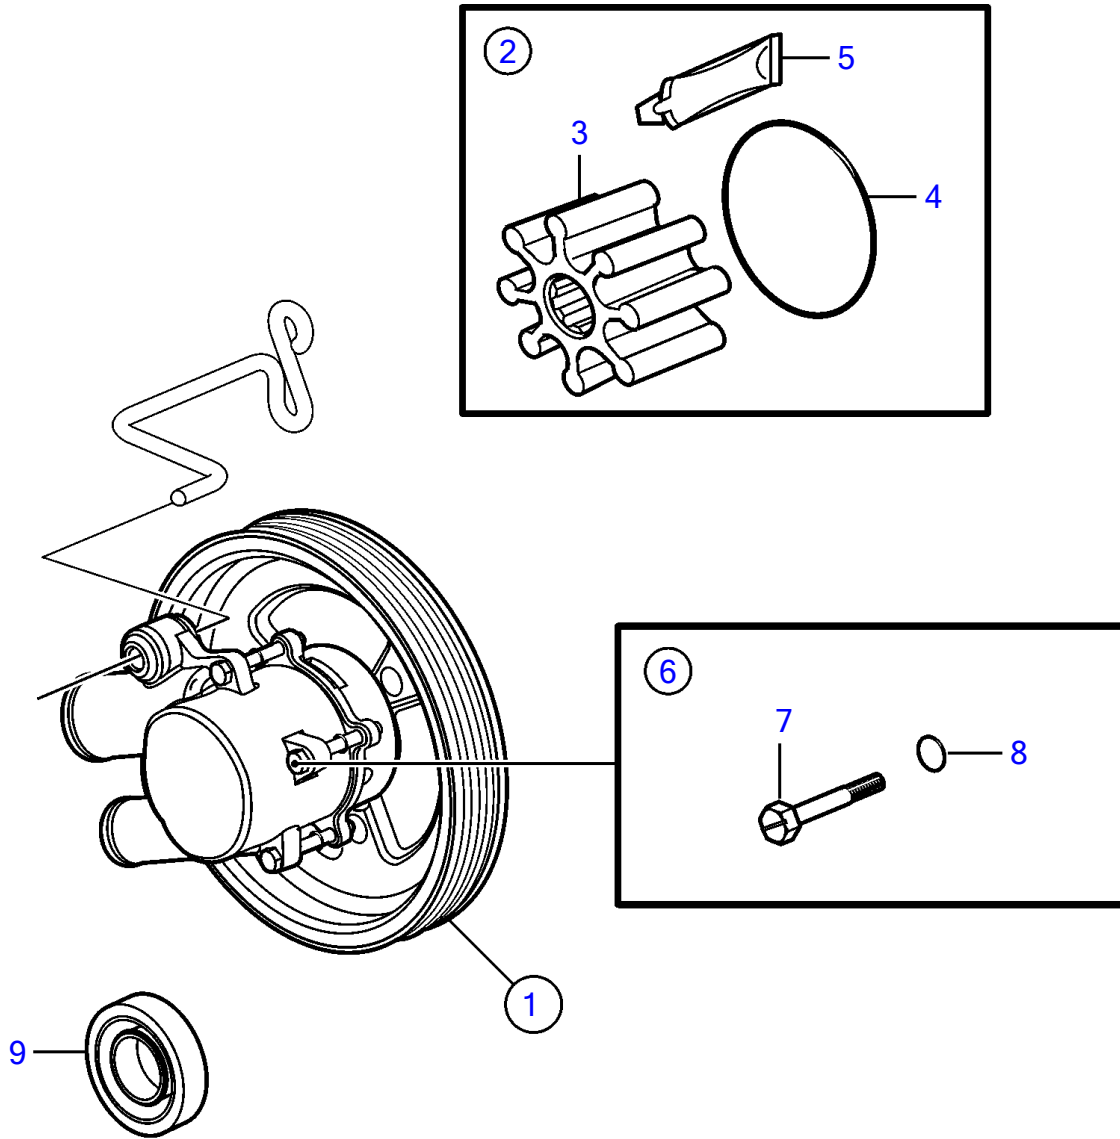

4.3GXl-225-R, 4.3Gi-200-R

4.3GXi-225-R, 4.3Gi-200-R

REF	PART NO.	QTY	DESCRIPTION	NOTES
1	21212799	1	Pump	
2	21213664	1	Impeller kit	replaces 3842786 for gas engines
3	21212794	1	• Impeller	
4	3858938	1	• O-ring	
5		1	• Lubricant, glycerin	Not sold separately
6	21951332	1	Screw kit	
7		4	• Screw	Not sold separately
8		4	• O-ring	Not sold separately
9	827247	1	Sealing ring	