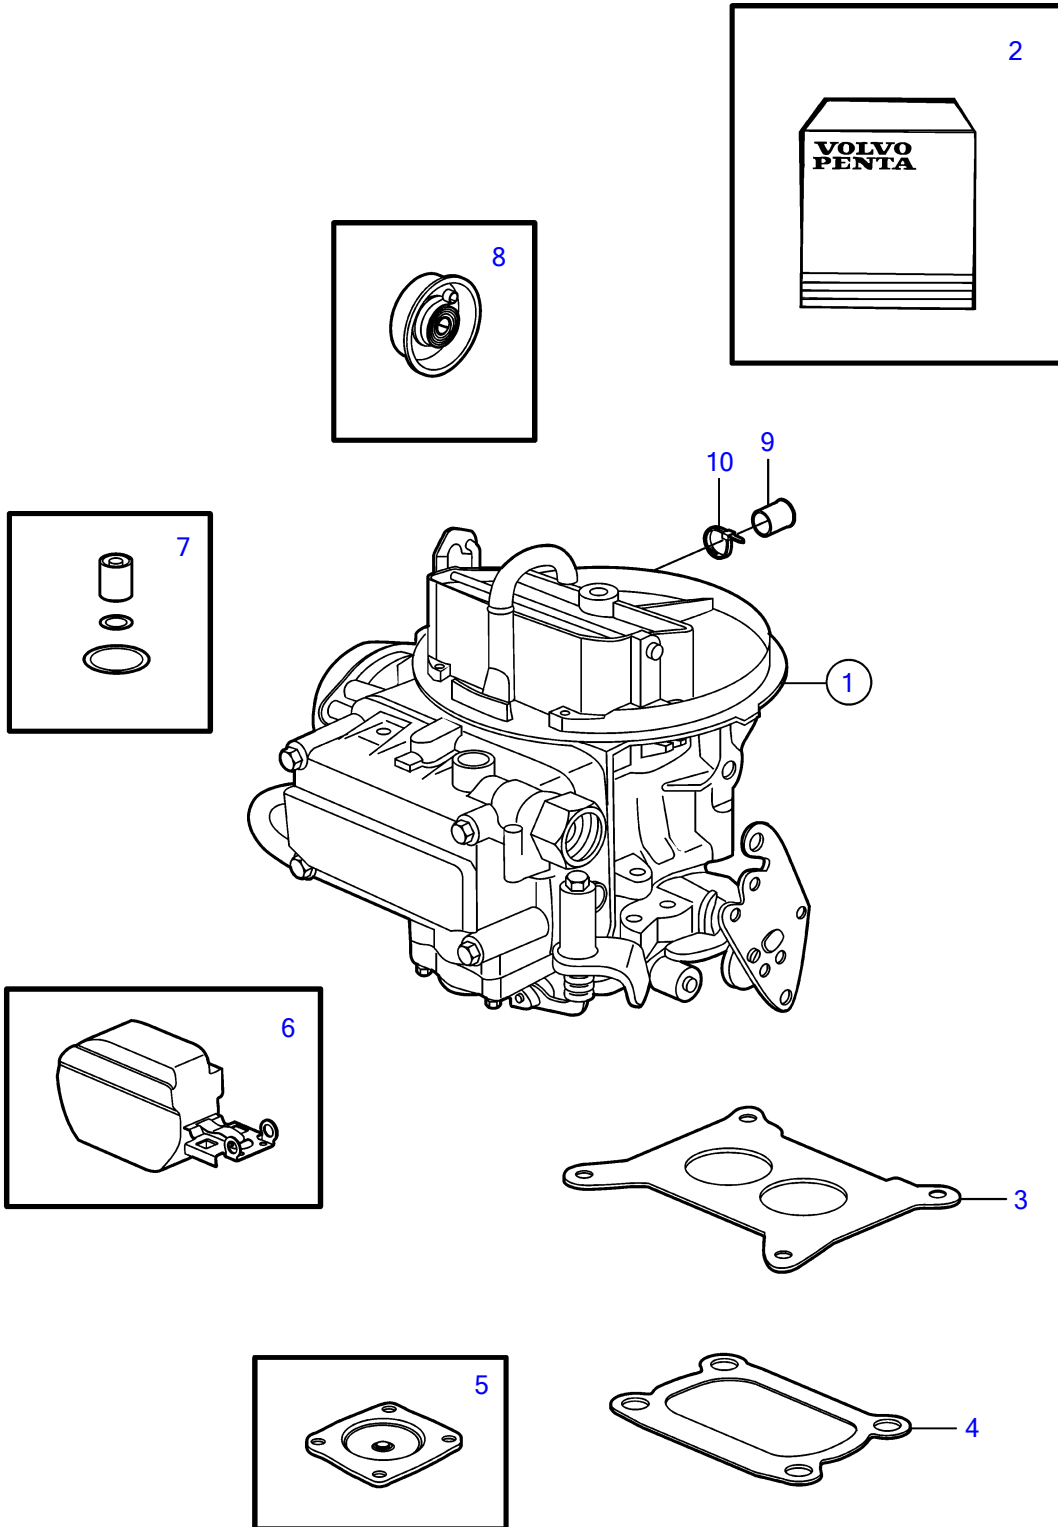

4.3GLPWTC, 4.3GLPWTR

4.3GLPWTC, 4.3GLPWTR

REF	PART NO.	QTY	DESCRIPTION	SEE SEC.	NOTES
1	3858331	1	Carburetor kit		
2	(3854020)	1	Repair kit		Obsolete part
	21533400	1	Kit, rebuild		
			• Bulletin P-23-1-3	P-23-1-3-EN	Carburetor Rebuild Kit, 4.3\5.0\5.7L
3	3853280	1	Gasket		
4	3853279	1	Gasket		
5	(3854257)	1	Diaphragm		Obsolete part
6	(3853575)	1	Float		Obsolete part
7	3854019	1	Filter		
8	(3853992)	1	Choke		Obsolete part
9	3852082	1	Cardboard tube		
10	948211	1	Cable tie		