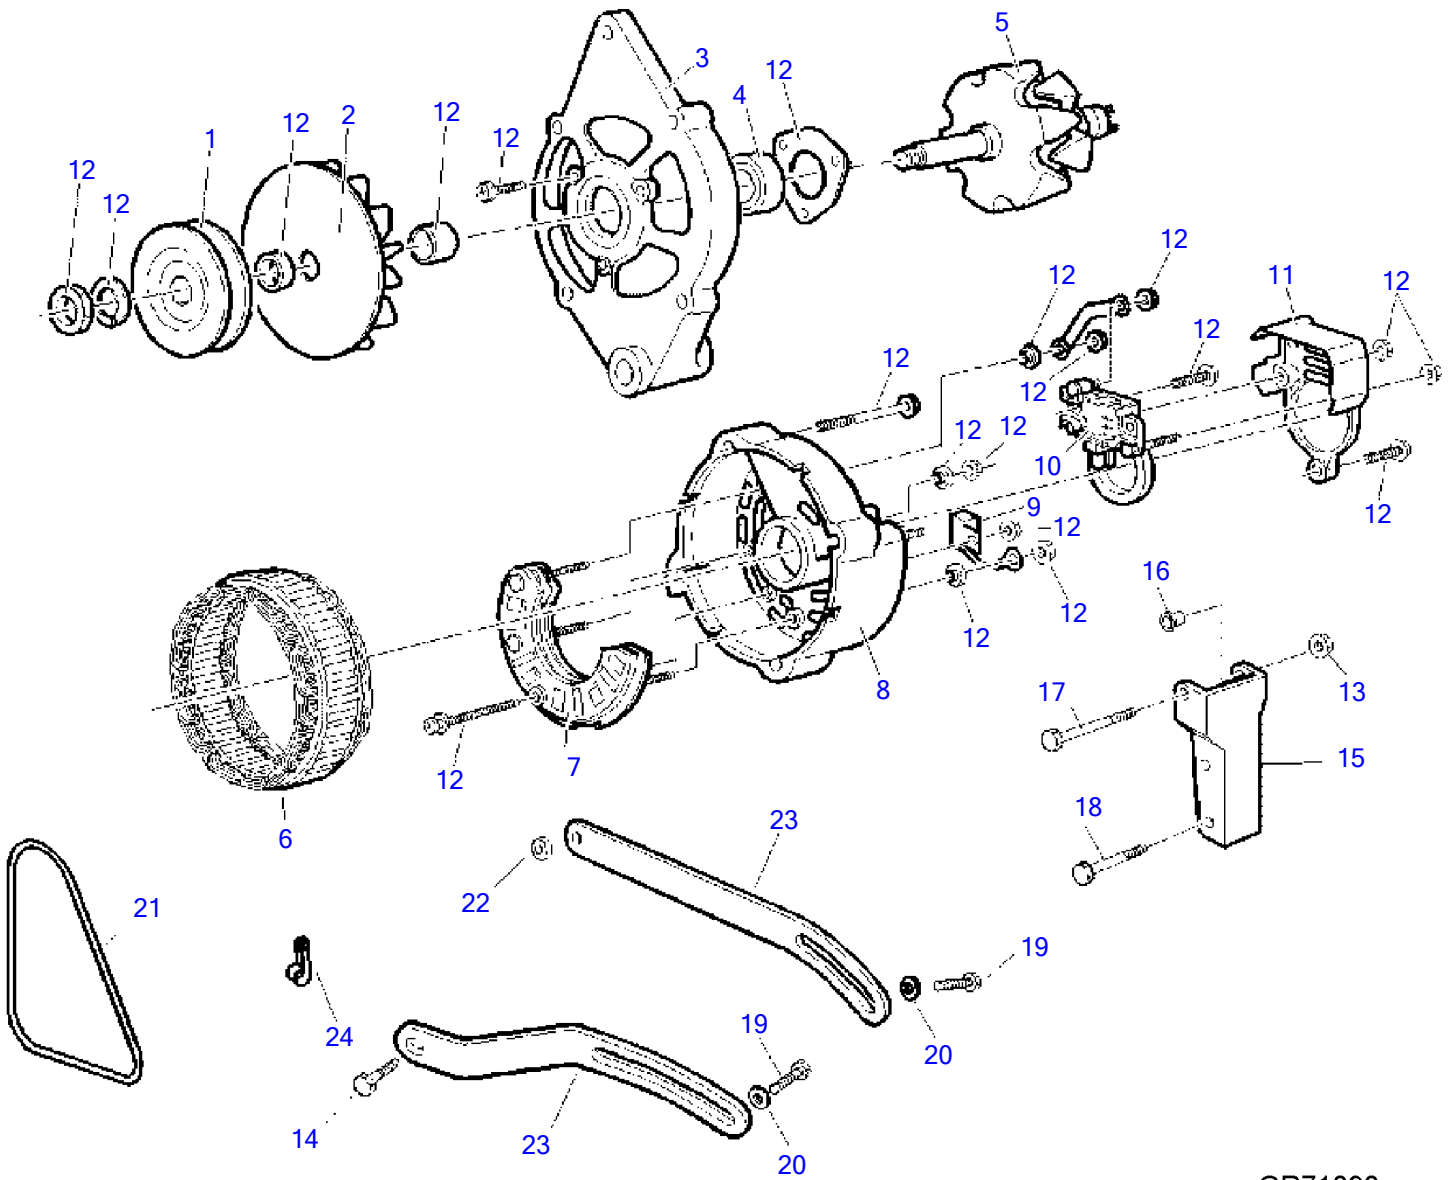

4.3GLPWTC, 4.3GLPWTR, 4.3GSPWTC, 4.3GSPWTR, 4.3GIPWTC, 4.3GIPWTR, 4.3GIJWTR, 4.3GSJWTR

GR71898

4.3GLPWTC, 4.3GLPWTR, 4.3GSPWTC, 4.3GSPWTR, 4.3GIPWTC, 4.3GIPWTR, 4.3GIJWTR, 4.3GSJWTR

REF	PART NO.	QTY	DESCRIPTION	NOTES
1	3857561	1	Alternator kit	
	3857058	1	• Adapter kit	
2	3857059	1	• Fan	
3	(3857060)	1	• Bracket	Obsolete part
4	3857061	1	• Bearing	
5	(3857062)	1	• Rotor	Obsolete part
6	(3857063)	1	• Stator	Obsolete part
7	3857065	1	• Adapter kit	
8	3857064	1	• Bracket	
9	3857066	1	• Adapter kit	
10	3858879	1	• Voltage regulator	
11	3857068	1	• Adapter kit	
12	3857245	1	• Screw kit	
13	3857181	1	Flange lock nut, alternator to bracket	
14	(3853557)	1	Flange screw, alternator brace to engine	PJX, Obsolete part
15	3853883	1	Bracket, alternator	SX, DP-S
	3853884	1	Bracket, alternator	PJX
16	(3852740)	1	• Bushing	Obsolete part
17	(3853367)	1	Flange screw, alternator to bracket	Obsolete part
18	3853547	2	Flange screw, alternator bracket to engine	
		1	Flange screw, alternator bracket to engine	PJX
19	3853399	1	Flange screw, alternator brace to alternator	
20	(3852054)	1	Washer, brace to alternator	Obsolete part
21	978547	1	V-belt	SX, DP-S
	3852464	1	V-belt	PJX
22	3853403	1	Nut retainer, stud, alternator brace to water pump	
23	3855600	1	Tensioner	SX, DP-S
	3850460	1	Brace	PJX
24	3852092	1	Attaching clamp, alternator leads	PJX
	3852058	1	Washer, spacer, alternator bracket	PJX; not shown