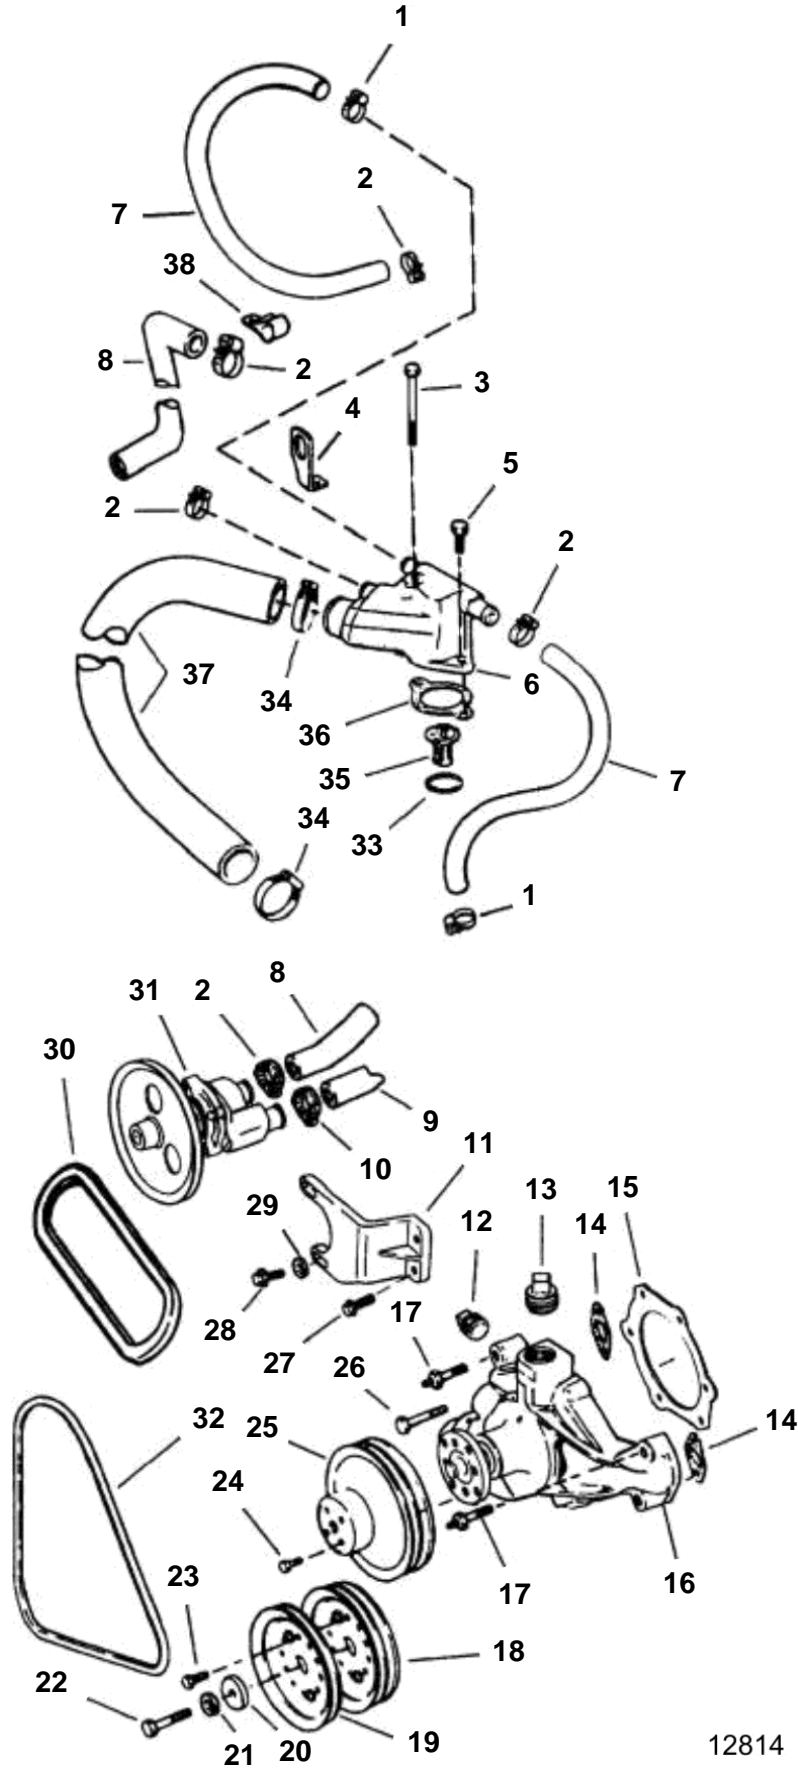

4.3GLPNCB, 4.3GLPNCS, 4.3GSJNCC, 4.3GSPNCB, 4.3GIPNCBCE, 4.3GIPNCSCE

12814

4.3GLPNCB, 4.3GLPNCS, 4.3GSJNCC, 4.3GSPNCB, 4.3GIPNCBCE, 4.3GIPNCSCE

REF	PART NO.	QTY	DESCRIPTION	NOTES
1	961663	2	Clamp, Hose to thermostat hsg	TBI
	3853780	2	Clamp, Hose to thermostat hsg	
2	3852602	2	Clamp, Hose to exhaust manifold	
3	3853391	1	Screw, Lift bracket & thermostat hsg	
4	3852649	1	Bracket, Center lift	
5	3853401	1	Screw, Thermostat hsg to engine	
6	3850360	1	Thermostat housing, Thermostat hsg	
	3853598	1	Elbow, Thermostat hsg	Gi; Not shown
7	3852746	2	Hose, Thermostat hsg to manifold	Cut to length
8	3852283	1	Hose, Pump to thermostat hsg	GL, GS
	3855679	1	Hose, Pump to reservoir	Gi
9	3855678	1	Hose, Cooler to pump	GL, GS
	3855680	1	Hose, Gimbal hsg to water pump	Gi, 290 DP
	3855681	1	Hose, Gimbal hsg to water pump	Gi, SX
	3856249	1	Hose, Cooler to pump	Gi
10	3850422	1	Clamp, Hose, water pump inlet	
11	3856865	1	Bracket, Water pump	
12	3852135	1	Plug, 3/4 inches	
13	3850802	1	Plug, 1 inch	
14	3852477	2	Gasket, Water pump	
15	3850595	1	Gasket, Water pump cover	
16	3853850	1	Circulation pump	
17	3856147	2	Stud, Water pump	
18	3851991	1	V-belt pulley, Water pump	
19	3852505	1	Pulley, Crankshaft, water pump	
20	3852110	1	Washer, Harmonic balance	
21	3852046	1	Lock washer, Harmonic balance	
22		1	Screw, Harmonic balance	
23	3855717	3	Screw, Pulley to crankshaft	
24	3853390	4	Screw, Water pump pulley to hub	
25	3852220	1	Pulley, Water pump	
26	3856136	1	Screw, Water pump, short	
	3856137	1	Screw, Water pump, long	
27	3853326	2	Screw, Water pump bracket to engine	
28	3853155	2	Screw, Water pump to bracket	
29	3852162	2	Washer, Screw, water pump to bracket	
30	978454	1	V-belt, Water pump	
31	3851982	1	Sea water pump	
32	978547	1	V-belt, Alternator to pulley	Not for PJX
	3852464	1	V-belt, Alternator to pulley	PJX
33	3852071	1	O-ring, Thermostat	
34	3852098	2	Clamp, Hose, thermostat hsg to water pump	
35	3852216	1	Thermostat, Engine	
36	3852111	1	Gasket, Thermostat hsg to engine	
37	944386	1	Hose, Thermostat hsg to PJX	
	3855677	1	Hose, Thermostat hsg to water pump	
38	3852490	1	Clamp, Hoses to front mount	Port
	3853312	1	Clamp, Hoses to front mount	Stbd