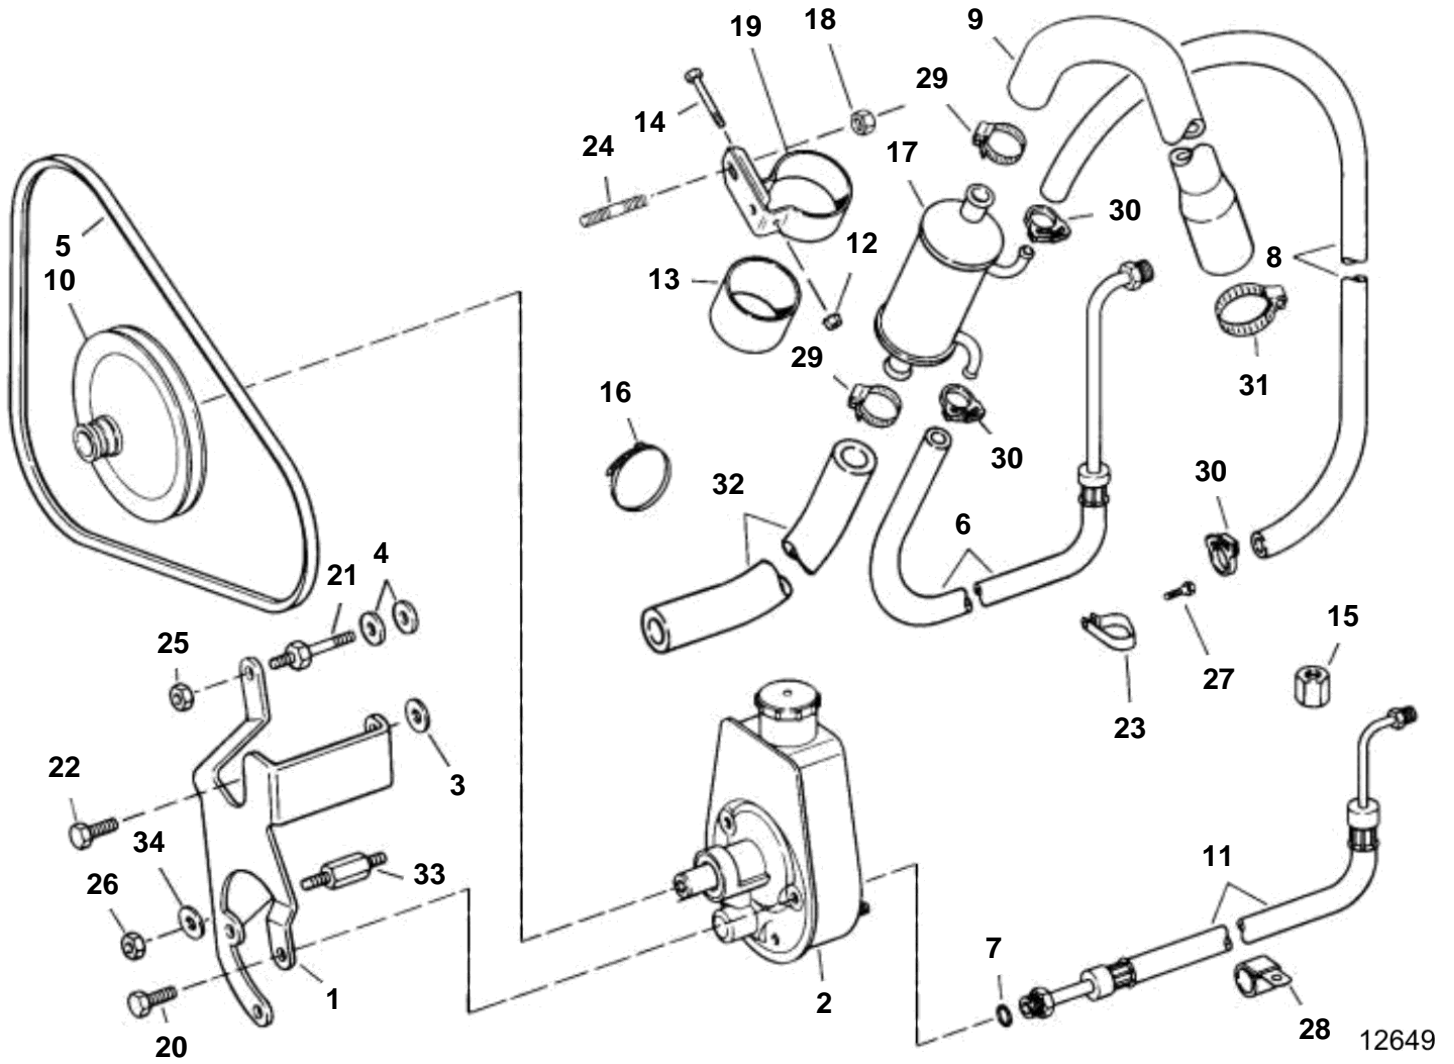

4.3GLPLKD, 4.3GLPLKE, 4.3GSPLKD, 4.3GSPLKE

4.3GLPLKD, 4.3GLPLKE, 4.3GSPLKD, 4.3GSPLKE

REF	PART NO.	QTY	DESCRIPTION	NOTES
1	3856871	1	Bracket, P/S pump to engine	
2	3850491	1	Power steering pump	
3	3852162	1	Washer, P/S pump bracket to cylinder head	
4	3852162	2	Washer, Stud, water/steering pump to engine	
5	3852464	1	V-belt, P/S pump	
6	3854056	1	Hose, Cylinder to oil cooler	GL/GS
7	3852497	1	O-ring, Pressure hose to steering pump	
8	3852839	1	Hose, Oil cooler to steering pump	Return
9	3852281	1	Hose, Gimbal to cooler	SX, DP-S
	3850283	1	Hose, Gimbal to cooler	290 DP
10	3853804	1	Pulley, P/S pump	
11	3853918	1	Hose, P/S pump to pressure valve	GL/GS
12	3852079	1	Nut, Oil cooler & bracket assy	
13	3853236	1	Spacer, Oil cooler	
14	3852126	1	Screw, Oil cooler & bracket assy	
15	3853315	1	Fitting, P/S hoses	
16		2	Lock strap, Pump hoses	
17	3851921	1	Oil cooler	
18		1	Nut, Oil cooler assy to flywheel hsg	
19		1	Clamp, Engine oil cooler, power steering	
20	3853405	3	Screw, Steering pump bracket	
21	3852507	1	Stud, Bracket to water pump	
22	3853557	1	Screw, Bracket to cylinder head	
23	3852837	1	Clamp, P/S hoses to head	Port, rear
24	3852093	1	Stud, Cooler to flywheel hsg	
	3853326	1	Screw	
25	3853403	2	Nut, Stud, P/S pump bracket	
26	3853403	1	Nut	
27	3853557	1	Screw, Hoses to head	Port, rear
28	3852490	1	Clamp, Hoses to front mount	
29	3852602	2	Clamp, Hose, oil cooler, water	Not for PJX
30	3852196	2	Clamp, Hose, P/S pump to oil cooler	Return
	3852196	1	Clamp, Hose, P/S cylinder to oil cooler	Return
31	3853786	1	Clamp, Hose, water to gimbal hsg	SX
	3850422	1	Clamp, Hose, water to gimbal hsg	DP
32	3852282	1	Hose, Cooler to pump	GL/GS
33	3856973	1	Stud	
34	3852054	1	Washer, Bracket to stud	