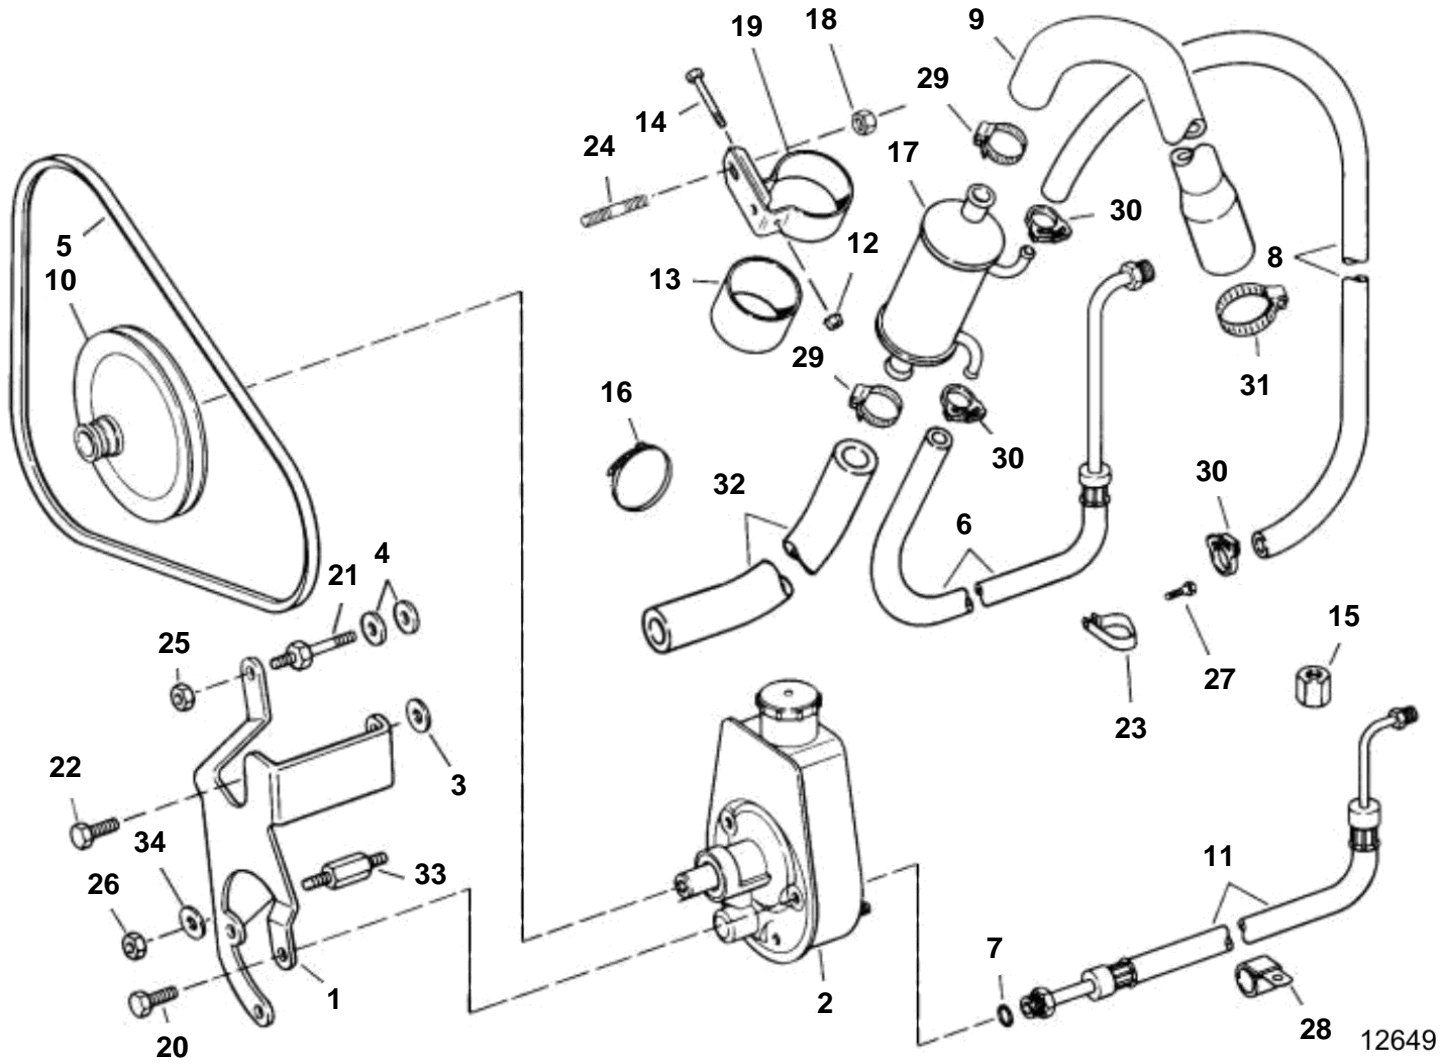

4.3GIPLKDCE, 4.3GIPLKECE

4.3GIPLKDCE, 4.3GIPLKECE

| REF | PART NO. | QTY | DESCRIPTION | NOTES |
|-----|----------|-----|---|---------------|
| 1 | 3856871 | 1 | Bracket, P/S pump to engine | |
| 2 | 3850491 | 1 | Power steering pump | |
| 3 | 3852162 | 1 | Washer, P/S pump bracket to cylinder head | |
| 4 | 3852162 | 2 | Washer, Stud, water/steering pump to engine | |
| 5 | 3852464 | 1 | V-belt, P/S pump | |
| 6 | 3854168 | 1 | Hose, Cylinder to oil cooler | Gi |
| 7 | 3852497 | 1 | O-ring, Pressure hose to steering pump | |
| 8 | 3852839 | 1 | Hose, Oil cooler to steering pump | Return |
| 9 | 3856251 | 1 | Hose, Gimbal to cooler | TBI VP |
| | | 1 | Hose, Gimbal to cooler | TBI DP |
| | 3853580 | 1 | Hose, Reservoir to oil cooler | Gi |
| 10 | 3853804 | 1 | Pulley, P/S pump | |
| 11 | 3853967 | 1 | Pressure hose, P/S pump to pressure valve | Gi |
| 12 | 3852079 | 1 | Nut, Oil cooler & bracket assy | |
| 13 | 3853236 | 1 | Spacer, Oil cooler | |
| 14 | 3852126 | 1 | Screw, Oil cooler & bracket assy | |
| 15 | 3853315 | 1 | Fitting, P/S hoses | |
| 16 | | 2 | Lock strap, Pump hoses | |
| 17 | 3851921 | 1 | Oil cooler | |
| 18 | | 1 | Nut, Oil cooler assy to flywheel hsg | |
| 19 | | 1 | Clamp, Engine oil cooler, power steering | |
| 20 | 3853405 | 3 | Screw, Steering pump bracket | |
| 21 | 3852507 | 1 | Stud, Bracket to water pump | |
| 22 | 3853557 | 1 | Screw, Bracket to cylinder head | |
| 23 | 3852837 | 1 | Clamp, P/S hoses to head | Port, rear |
| 24 | 3852093 | 1 | Stud, Cooler to flywheel hsg | |
| | 3853326 | 1 | Screw | |
| 25 | 3853403 | 2 | Nut, Stud, P/S pump bracket | |
| 26 | 3853403 | 1 | Nut | |
| 27 | 3853557 | 1 | Screw, Hoses to head | Port, rear |
| 28 | 3852490 | 1 | Clamp, Hoses to front mount | |
| 29 | 3852602 | 2 | Clamp, Hose, oil cooler, water | |
| 30 | 3852196 | 2 | Clamp, Hose, P/S pump to oil cooler | Return |
| | 3852196 | 1 | Clamp, Hose, P/S cylinder to oil cooler | Return |
| 31 | 3853786 | 1 | Clamp, Hose, water to gimbal hsg | SX |
| | 3850422 | 1 | Clamp, Hose, water to gimbal hsg | DP |
| 32 | 3854770 | 1 | Hose, Oil cooler to thermostat hsg | Gi |
| 33 | 3856973 | 1 | Stud | |
| 34 | 3852054 | 1 | Washer, Bracket to stud | |
| | 3856217 | 1 | Bracket, P/S cooler to reservoir | Gi; Not shown |