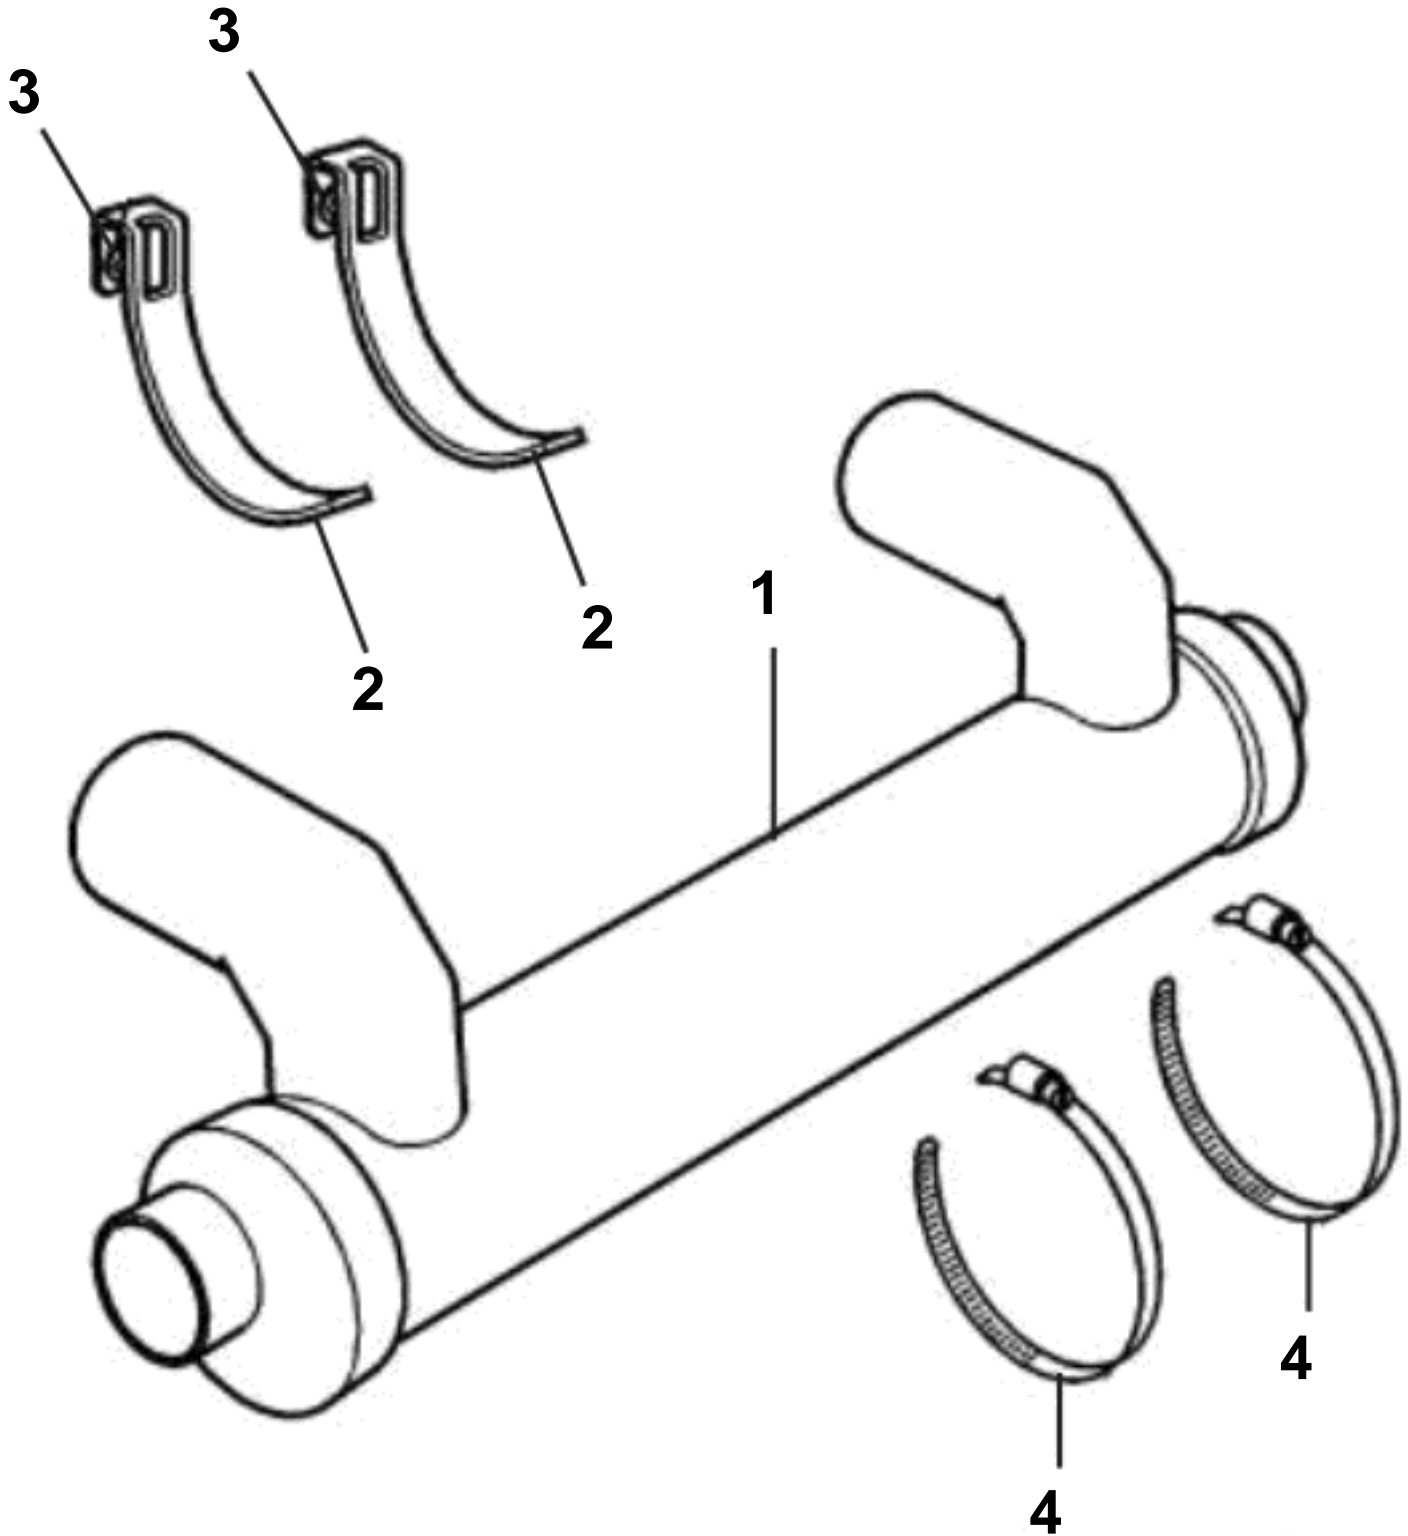

4.3GSJLKD

12828

**4.3GSJLKD**

REF	PART NO.	QTY	DESCRIPTION	SEE SEC.	NOTES
1		1	Muffler, kit · Bulletin 48-41	48-41-EN	PJX Power Jet Muffler Kit
1	3856909	1	Muffler		
2	3856712	2	Bracket		
3	946471	2	Screw		
4	961678	2	Hose clamp		