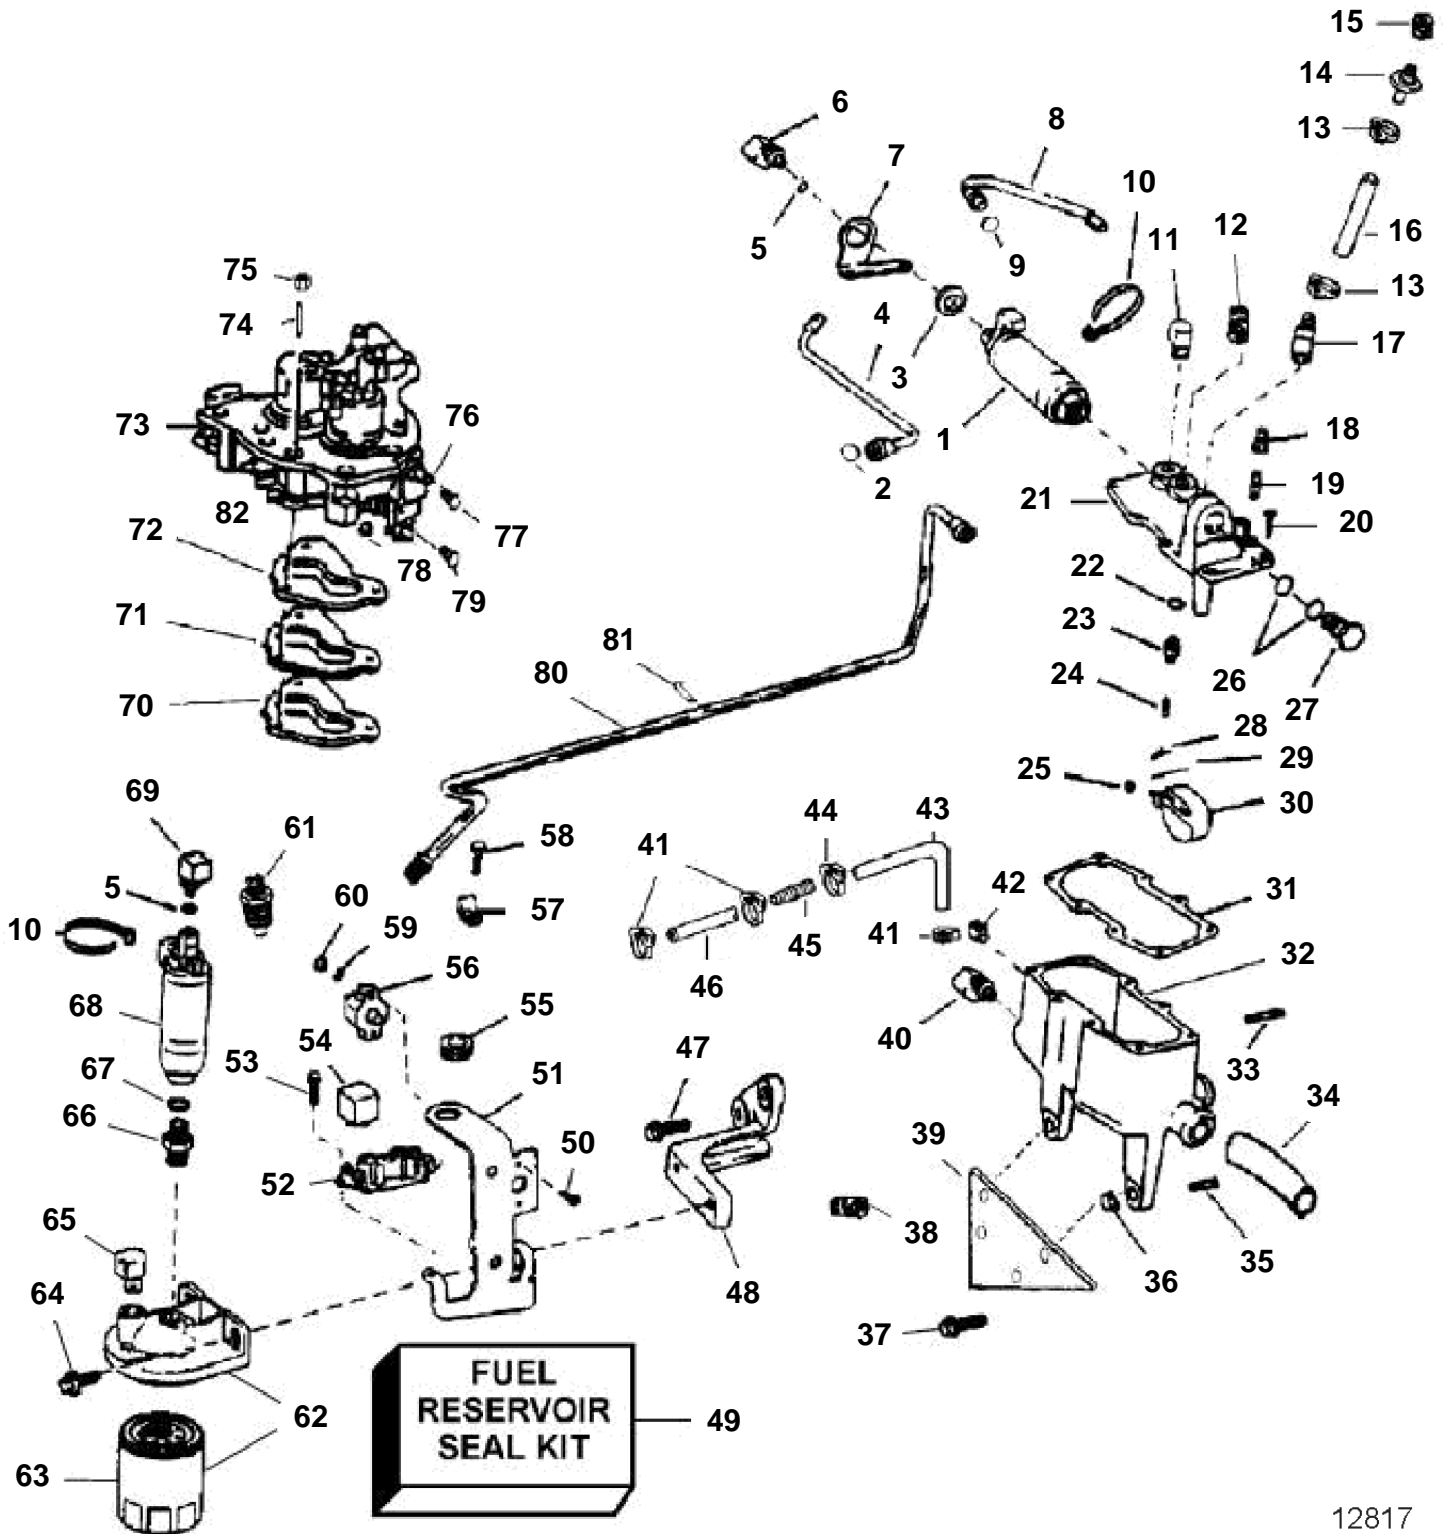

4.3GIPLKDCE, 4.3GIPLKECE

12817

4.3GIPLKDCE, 4.3GIPLKECE

REF	PART NO.	QTY	DESCRIPTION	NOTES
1	3857650	1	Fuel pump	
2	3850424	1	O-ring, Fuel line to TBI, 0.375	Part of engine gasket kit
3	3852481	1	Grommet, Fuel pump to cover	Reservoir assy
4	3854775	1	Fuel pipe, Pump to TBI	High pressure
5	3850820	1	O-ring, Fitting	
6	3854924	1	Fitting, Valve, high pressure fuel pump	
7	3853573	1	Bracket, Fuel pump grommet	Reservoir assy
8		1	Fuel pipe, TBI to reservoir	Return
9	3850423	1	O-ring, Fuel line to TBI; 0.312	Part of engine gasket kit
10		1	Lock strap, Engine cable to fuel pump assy	
11	3852017	1	Adapter, Fuel line	LP pump to reservoir
12	3852462	1	Fitting, TBI to reservoir	Return
13	3852529	1	Clamp, Hose, reservoir to pulse limiter	Limiter end
	3852170	1	Clamp, Hose, reservoir to pulse limiter	Reservoir end
14	3852225	1	Impulse limiter, Reservoir to TBI adapter	
15	3852503	1	Elbow, Pulse limiter to TBI adapter	
16		1	Hose, Vapor separator to pulse limiter	
17	3853597	1	Elbow, Vent, reservoir to intake	
18	3853616	2	Protective cap, Pressure valve	
19	3854152	1	Valve, Reservoir assy	
20	3853606	8	Screw, Cover to reservoir	
21	3854405	1	Cover, Reservoir	
22	3853577	1	Gasket, Float needle seat	Reservoir assy
23	3853576	1	Seat, Float needle	Reservoir assy
24	3853578	1	Needle, Float	Reservoir assy
25	3852034	1	Retainer, Float pin	
26	3853642	2	O-ring, Retainer, fuel pump	
27	3853572	1	Hollow screw, Fuel pump to cover	Reservoir assy
28	3853579	1	Clip, Needle to float	Reservoir assy
29	3853575	1	Float, Reservoir assy	
30	3853622	1	Pin	
31	3853574	1	Gasket, Cover	Reservoir assy
32	3854149	1	Tank, Vapor separator	
33	3852093	1	Stud, Oil cooler clamp to reservoir	Power steering
34	3853580	1	Hose, Vapor separator to oil cooler	P/S
35	3853558	2	Flange screw, Reservoir to bracket	
36	3850657	2	Nut, Reservoir to bracket	DP
37	3853558	2	Flange screw, Reservoir to bracket	DP
38	3856449	1	Fitting, Reservoir, port nipple	
39	3850271	1	Bracket, Reservoir to flywheel hsg	TBI
40	3852480	1	Riser, Reservoir to thermostat hsg	
41	3852196	1	Clamp, Hose to reservoir, antisiphon valve	
42	3852167	1	Plug, Reservoir drain	
43	943367	1	Hose, Reservoir to thermostat hsg	
44	3854925	2	Clamp, Hose, antisiphon valve	
45	3850666	1	Nipple, Hoses, thermostat hsg to reservoir	
46	3850633	1	Hose, Antisiphon valve to thermostat hsg	
47	3853326	2	Screw, Lift bracket, fuel pump & relay assy	
48	3853310	1	Bracket, Fuel pump, support bracket & filter	
49	3850374	1	Sealing kit, Fuel reservoir	
50	3853620	2	Screw, Circuit breaker to bracket	Engine & ECA
51	3856438	1	Bracket, Fuel pump & relay mounting	
52	3852210	1	Bracket, Relay	
53	3852208	2	Screw, Relay & cable assy	Electric fuel pump bracket
54	3850403	1	Relay, Fuel pump	
55	3852481	1	Grommet, Fuel pump	
56	3854163	1	Breaker, 20A, fuel pump	
57		1	Clamp, Fuel line to bracket, intake	
58	3852115	1	Screw, Fuel line clamp to bracket	
59	3852001	2	Lock washer, Circuit breaker	Engine & ECA
60	3852064	2	Nut, Circuit breaker terminals	Engine & ECA
61	872068	1	Sender, Water temperature, dual station	
	3852029	1	Sender, Water temperature