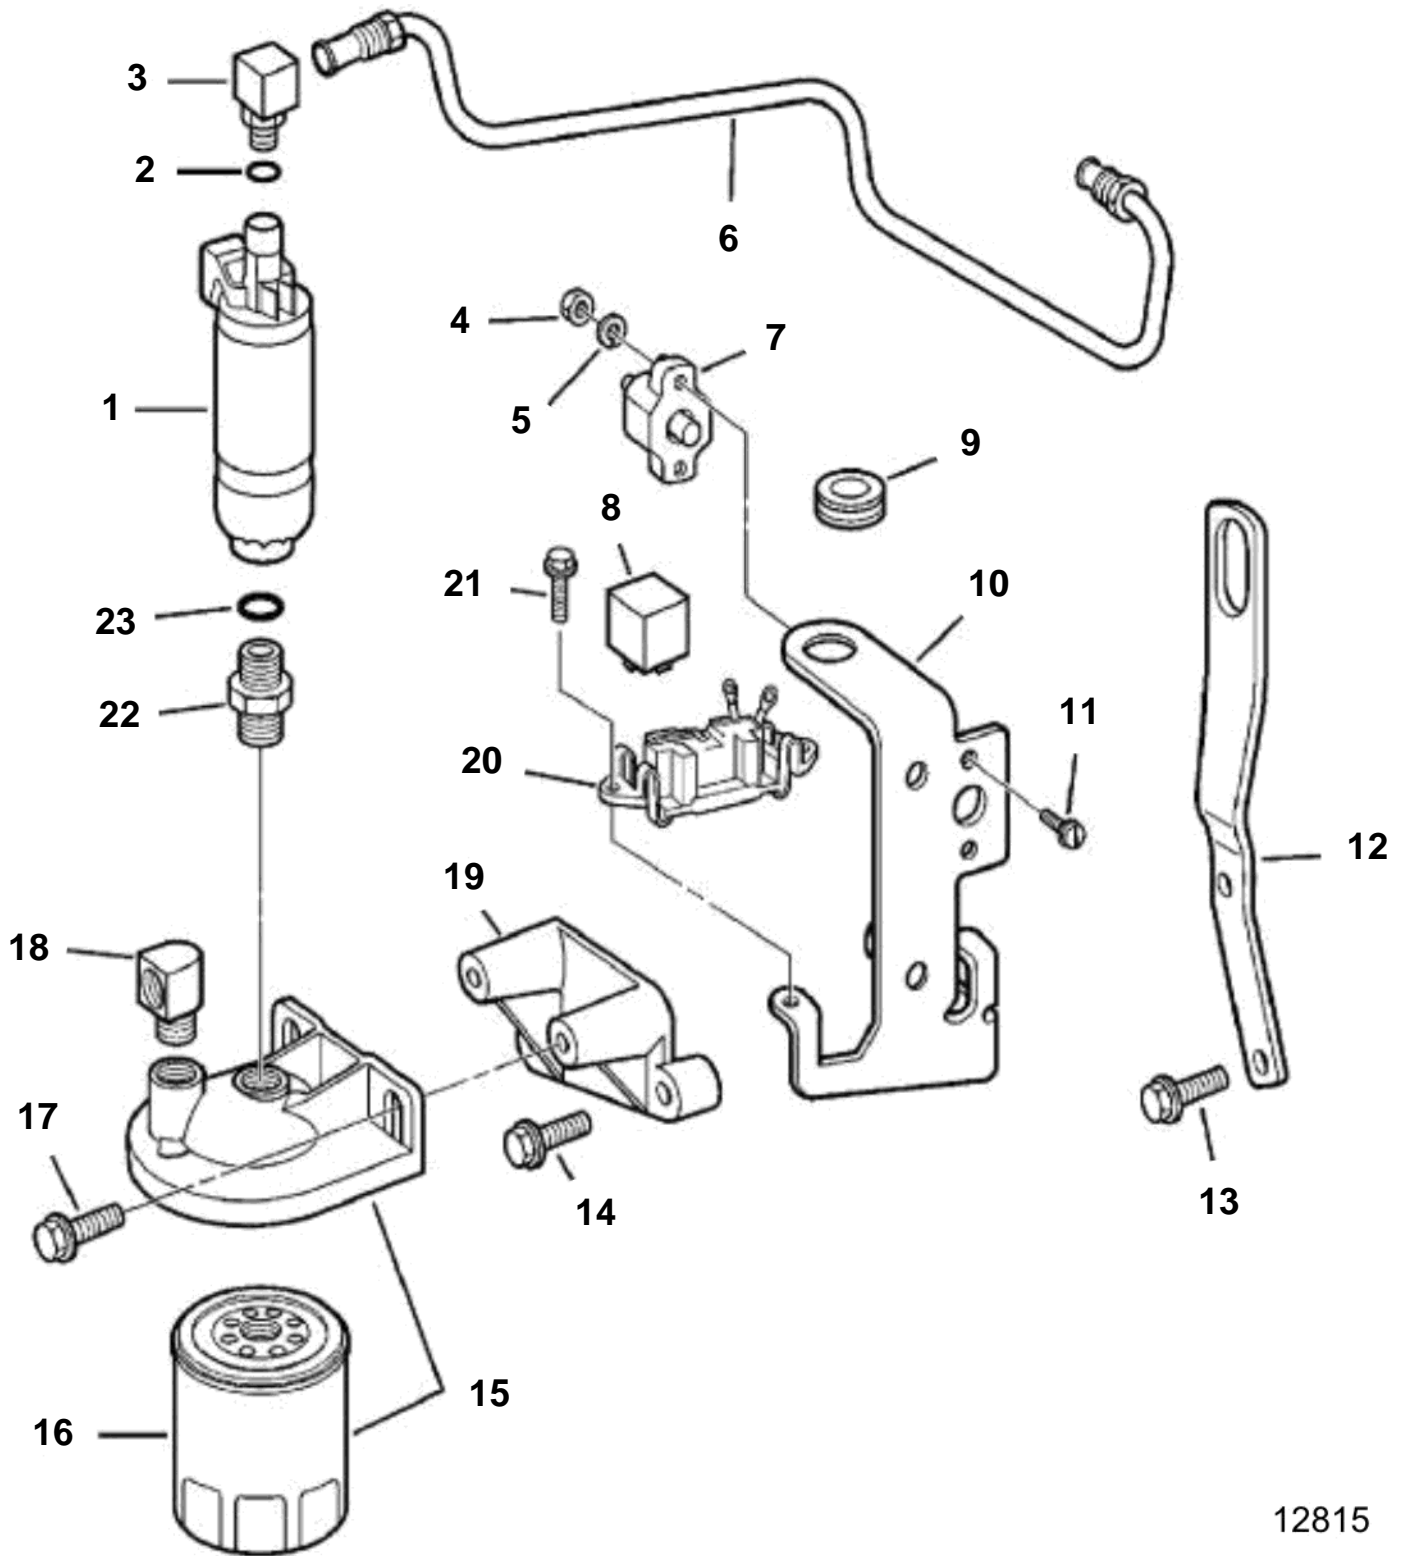

4.3GLPLKD, 4.3GLPLKE, 4.3GSPLKD, 4.3GSPLKE, 4.3GSJLKD

12815

4.3GLPLKD, 4.3GLPLKE, 4.3GSPLKD, 4.3GSPLKE, 4.3GSJLKD

REF	PART NO.	QTY	DESCRIPTION	NOTES
1	3854620	1	Fuel pump	
2	3850820	2	O-ring, Fuel line to fuel pump, carburetor	
3	3853545	1	Fitting, Fuel line to fuel pump	
4	3852064	2	Nut, Circuit breaker terminals	Engine
	3852064	2	Nut, Circuit breaker terminals	Tilt & trim
5	3852001	2	Lock washer, Circuit breaker	
6	3854123	1	Fuel pipe, Fuel pump to carburetor	GS
	3855904	1	Tube, Fuel pump to carburetor	GL
7	3854238	1	Breaker, 6 amp, fuel pump	
8	3850403	1	Relay, Fuel pump	
9	3852481	11	Grommet	
10	3856438	1	Bracket, Fuel pump & relay mounting	
11	3853620	2	Screw, Circuit breaker to bracket	
12	3853311	2	Bracket	Stbd; front
13	3853557	1	Screw, Lift bracket & start leads to engine	
14	3853326	2	Screw, Lift bracket, fuel pump & relay assy	
15	3850861	1	Cover	
16	3851218	1	· Fuel filter	
17	3853266	2	Screw, Fuel pump, support bracket, fuel filter	
18	3852013	1	Elbow, Inlet, fuel filter cover	
19	3853310	1	Bracket, Fuel pump, support bracket & filter	
20	3852210	1	Bracket, Relay	
21	3852208	2	Screw, Relay & cable assy to support bracket	Electric fuel pump
22	3853493	1	Fitting, Fuel pump to fuel filter cover	
23	3850819	1	O-ring, Fitting	