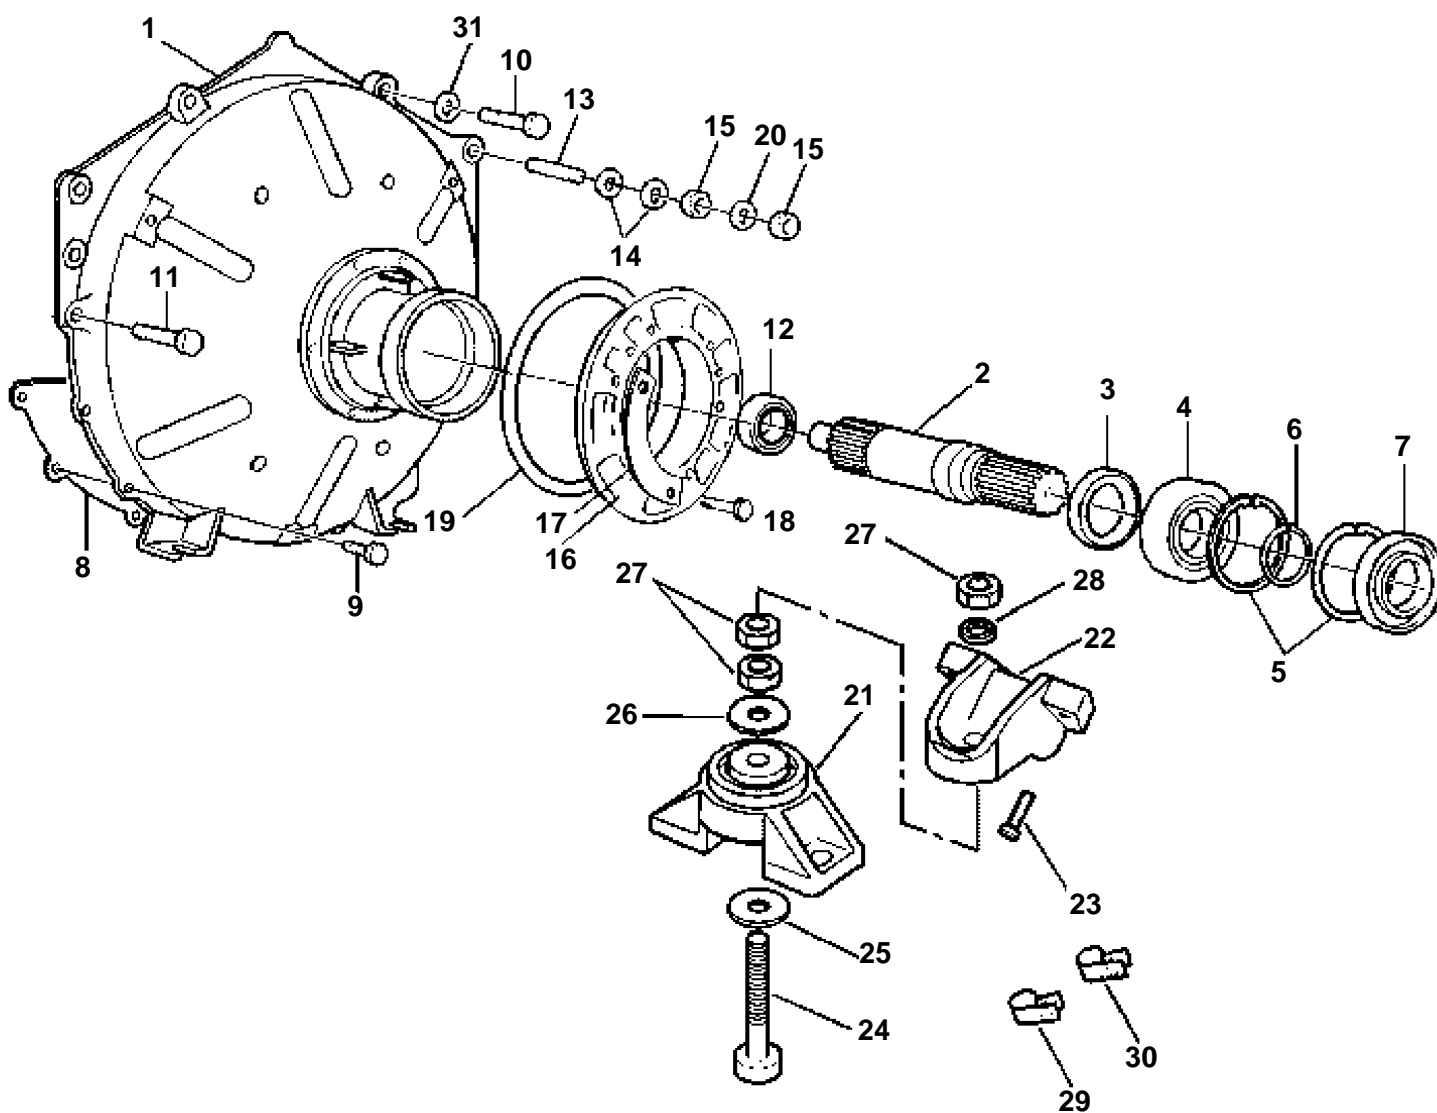

4.3GLPLKE, 4.3GSPLKE, 4.3GIPLKECE

GR71910

4.3GLPLKE, 4.3GSPLKE, 4.3GIPLKECE

REF	PART NO.	QTY	DESCRIPTION	NOTES
1	3856699	1	Flywheel housing	
2	873013	1	Primary shaft	
3	958859	1	Sealing ring, Primary shaft	
4	3851019	1	Ball bearing, Primary shaft	
5	914533	2	Snap ring, Primary shaft	
6	914462	1	Lock ring, Primary shaft	
7	958860	1	Sealing ring, Primary shaft	
8	854939	1	Cover plate, Flywheel housing	
9	947224	5	Screw, Flywheel cover to housing	
10	3853547	1	Screw	
11	3850753	3	Screw, Flywheel housing to engine	
12	3860697	1	Bushing, Primary shaft to crankshaft	
13	3850571	2	Stud, Flywheel housing to engine	Ground
14	3852058	2	Washer	
	3852002	2	Lock washer	
15	3852065	4	Nut	
16	854315	1	Clamping ring kit, Flywheel housing	Not shown
17	806624	3	· Striker plate, Clamp ring	
18	3852070	2	· Washer, Ground stud	
19	813967	2	· Rubber ring, Clamp ring	
20	3852058	2	Washer, Spacer, reservoir bracket	
21	3853805	2	Rubber cushion, Engine front	Port and starboard
22	3852760	2	Bracket, Front, port and starboard	
23	3853326	6	Screw, Front mount bracket to engine	
24	3852566	2	Screw, Front mount	Front
25	3852090	2	Lock washer, Bolt, front mount, engine	
26	3852433	2	Washer, Front mount	Upper
27	3852021	6	Nut, Bolt, mount bracket	Front
28	3852428	2	Washer, Front mount	Lower
29	3852146	1	Clamp, Starter leads to stbd bracket	
30	3853312	1	Clamp, Hose to mount	Stbd
31	3852058	4	Washer	