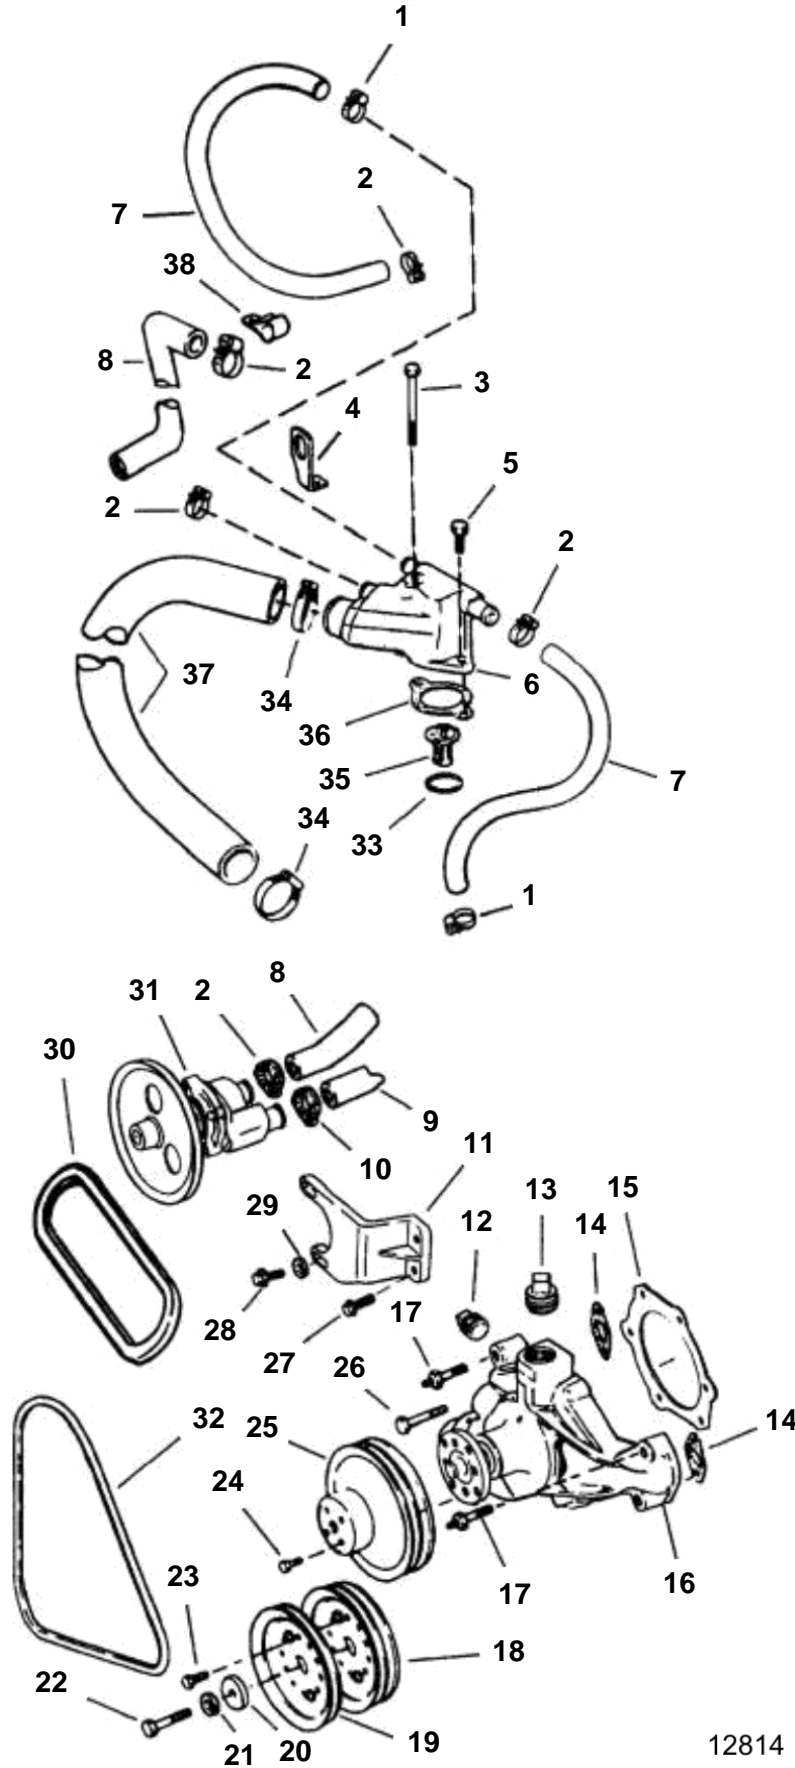

4.3GLPLKD, 4.3GLPLKE, 4.3GSPLKD, 4.3GSPLKE, 4.3GIPLKDCE, 4.3GIPLKECE, 4.3GSJLKD

12814

4.3GLPLKD, 4.3GLPLKE, 4.3GSPLKD, 4.3GSPLKE, 4.3GIPLKDCE, 4.3GIPLKECE, 4.3GSJLKD

REF	PART NO.	QTY	DESCRIPTION	NOTES
1	961663	2	Clamp, Hose to thermostat hsg	TBI
	3853780	2	Clamp, Hose to thermostat hsg	
2	3852602	2	Clamp, Hose to exhaust manifold	
3	3853391	1	Screw, Lift bracket & thermostat hsg	
4	3852649	1	Bracket, Center lift	
5	3853401	1	Screw, Thermostat hsg to engine	
6	3850360	1	Thermostat housing, Thermostat hsg	
	3853598	1	Elbow, Thermostat hsg	Gi; Not shown
7	3852746	2	Hose, Thermostat hsg to manifold	Cut to length
8	3852283	1	Hose, Pump to thermostat hsg	GL, GS
	3855679	1	Hose, Pump to reservoir	Gi
9	3855678	1	Hose, Cooler to pump	GL, GS
	3855680	1	Hose, Gimbal hsg to water pump	Gi, 290 DP
	3855681	1	Hose, Gimbal hsg to water pump	Gi, SX
	3856249	1	Hose, Cooler to pump	Gi
10	3850422	1	Clamp, Hose, water pump inlet	
11	3856865	1	Bracket, Water pump	
12	3852135	1	Plug, 3/4 inches	
13	3850802	1	Plug, 1 inch	
14	3852477	2	Gasket, Water pump	
15	3850595	1	Gasket, Water pump cover	
16	3853850	1	Circulation pump	
17	3856147	2	Stud, Water pump	
18	3851991	1	V-belt pulley, Water pump	
19	3852505	1	Pulley, Crankshaft, water pump	
20	3852110	1	Washer, Harmonic balance	
21	3852046	1	Lock washer, Harmonic balance	
22		1	Screw, Harmonic balance	
23	3855717	3	Screw, Pulley to crankshaft	
24	3853390	4	Screw, Water pump pulley to hub	
25	3852220	1	Pulley, Water pump	
26	3856136	1	Screw, Water pump, short	
	3856137	1	Screw, Water pump, long	
27	3853326	2	Screw, Water pump bracket to engine	
28	3853155	2	Screw, Water pump to bracket	
29	3852162	2	Washer, Screw, water pump to bracket	
30	978457	1	V-belt, Water pump	
31	3851982	1	Sea water pump	
32	978547	1	V-belt, Alternator to pulley	Not for PJX
	3852464	1	V-belt, Alternator to pulley	PJX
33	3852071	1	O-ring, Thermostat	
34	3852098	2	Clamp, Hose, thermostat hsg to water pump	
35	3856961	1	Thermostat, Engine	
36	3852111	1	Gasket, Thermostat hsg to engine	
37	944386	1	Hose, Thermostat hsg to PJX	
	3855677	1	Hose, Thermostat hsg to water pump	
38	3852490	1	Clamp, Hoses to front mount	Port
	3853312	1	Clamp, Hoses to front mount	Stbd