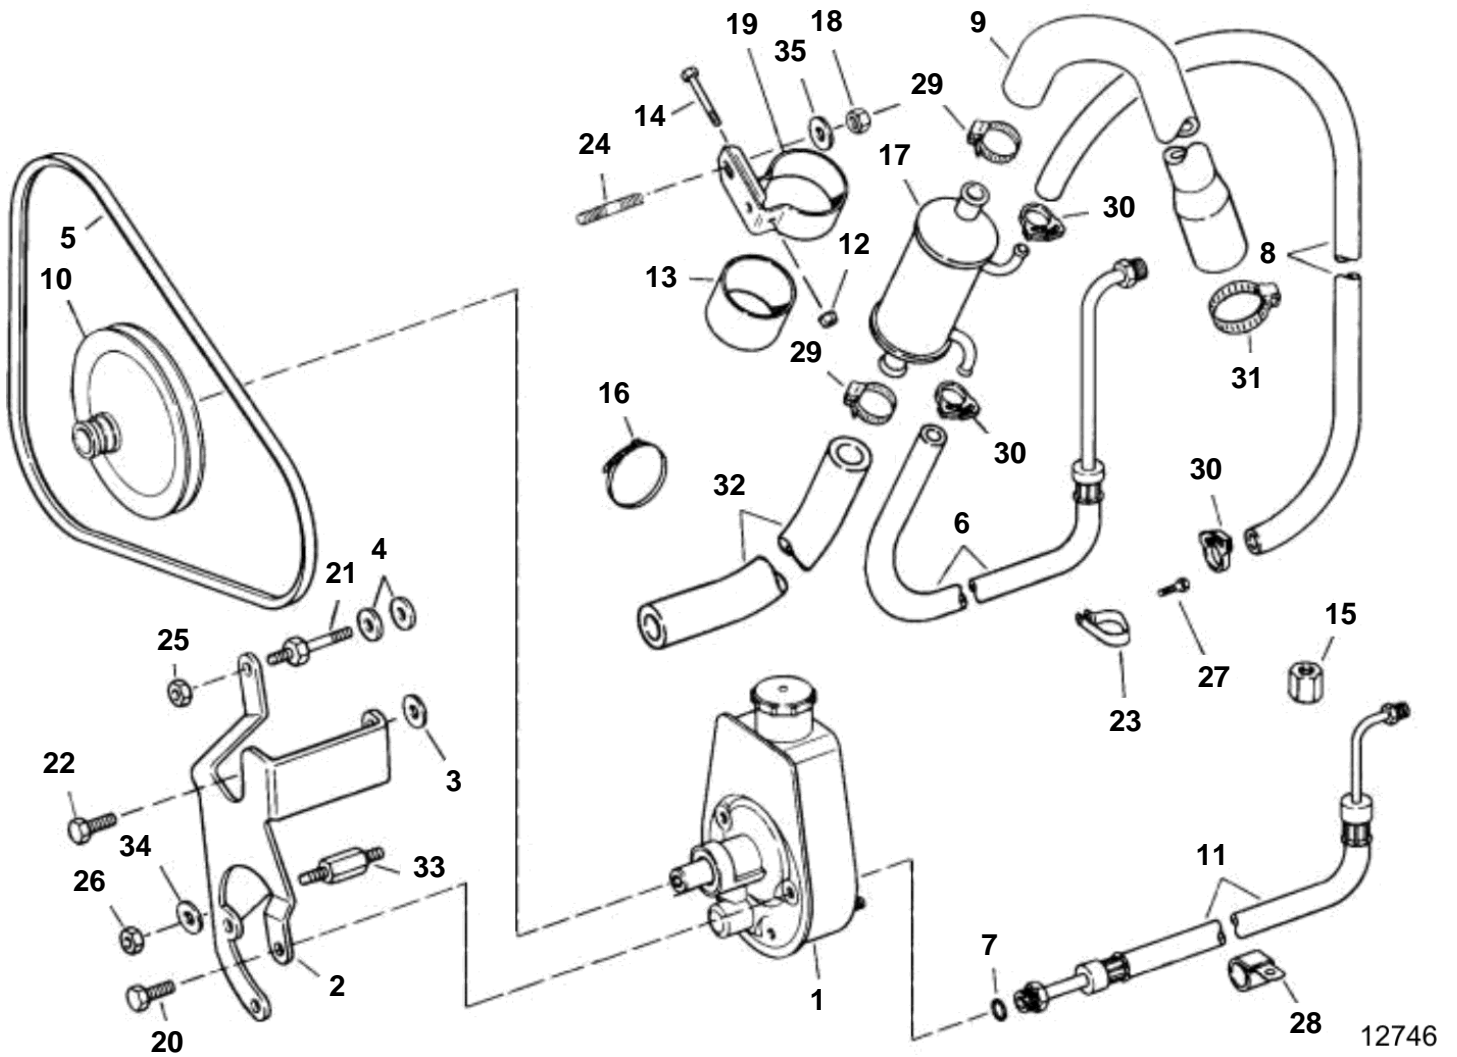

4.3GLPHUB, 4.3GSPHUB, 4.3GSPHUS

4.3GLPHUB, 4.3GSPHUB, 4.3GSPHUS

REF	PART NO.	QTY	DESCRIPTION	NOTES
1	3850491	1	Power steering pump, P/S pump to engine	
2	3852512	1	Bracket	
3	3852162	1	Washer, PIS pump bracket	
4	3852162	2	Washer, Stud, water pump & steering pump	
5	3852464	1	V-belt, P/S pump	
6	3854056	1	Hose, Cylinder to oil cooler, P/S	
7	3852497	1	O-ring, Pressure hose to steering pump	
8	3852839	1	Hose, Oil cooler to steering pumo, return	
9	3852281	1	Hose, Gimbal to cooler	SX / DP-S
	3850283	1	Hose	290DP
10	3853804	1	Pulley	
11	3853918	1	Hose	
12	3852079	1	Nut, Oil cooler & bracket assy	
13	3853236	1	Spacer, Oil cooler, P/S	
14	3852126	1	Screw, Oil cooler & bracket assy	
15	3853315	1	Fitting, Steering hoses	
16		2	Lock strap	
17	3852840	1	Oil cooler, P/S	
18		1	Nut, P/S cooler clamp to reservoir	
	3853326	1	Screw, P/S cooler clamp to flywheel hsg	
19		1	Clamp, Engine oil cooler, P/S	
20	3853405	3	Screw, Steering pump bracket	
21	3852507	1	Stud, Water/steering pump bracket to engine	
22	3853557	1	Screw, Plug lead retainer bracket to cyl head	Rear, starboard
23	3852837	1	Clamp, Hoses to cylinder head	
24	3852093	1	Stud, Oil cooler clamp to reservoir	Power steering
25	3853403	1	Nut, Stud, P/S pump bracket	
26	3853403	1	Nut, Stud, P/S pump bracket	
27	3853557	1	Screw, Lift bracket/clamp, P/S hoses to head	Port, rear, lower
28	3852490	1	Clamp, Steering pump hoses to front mount	Port
29	3852602	2	Clamp, Hose, oil cooler, bypass pipe	
30	3852196	2	Clamp, Hose, P/S pump to oil cooler	Return
31	3853786	1	Clamp, Hose, water to gimbal hsg	
32	3852281	1	Hose, Cooler to thermostat	
33	3853402	1	Stud, P/S pump bracket to engine	
34	3852054	1	Washer, Stud, P/S pump bracket	To engine block
35	3852058	1	Washer, Oil cooler clamp to reservoir	