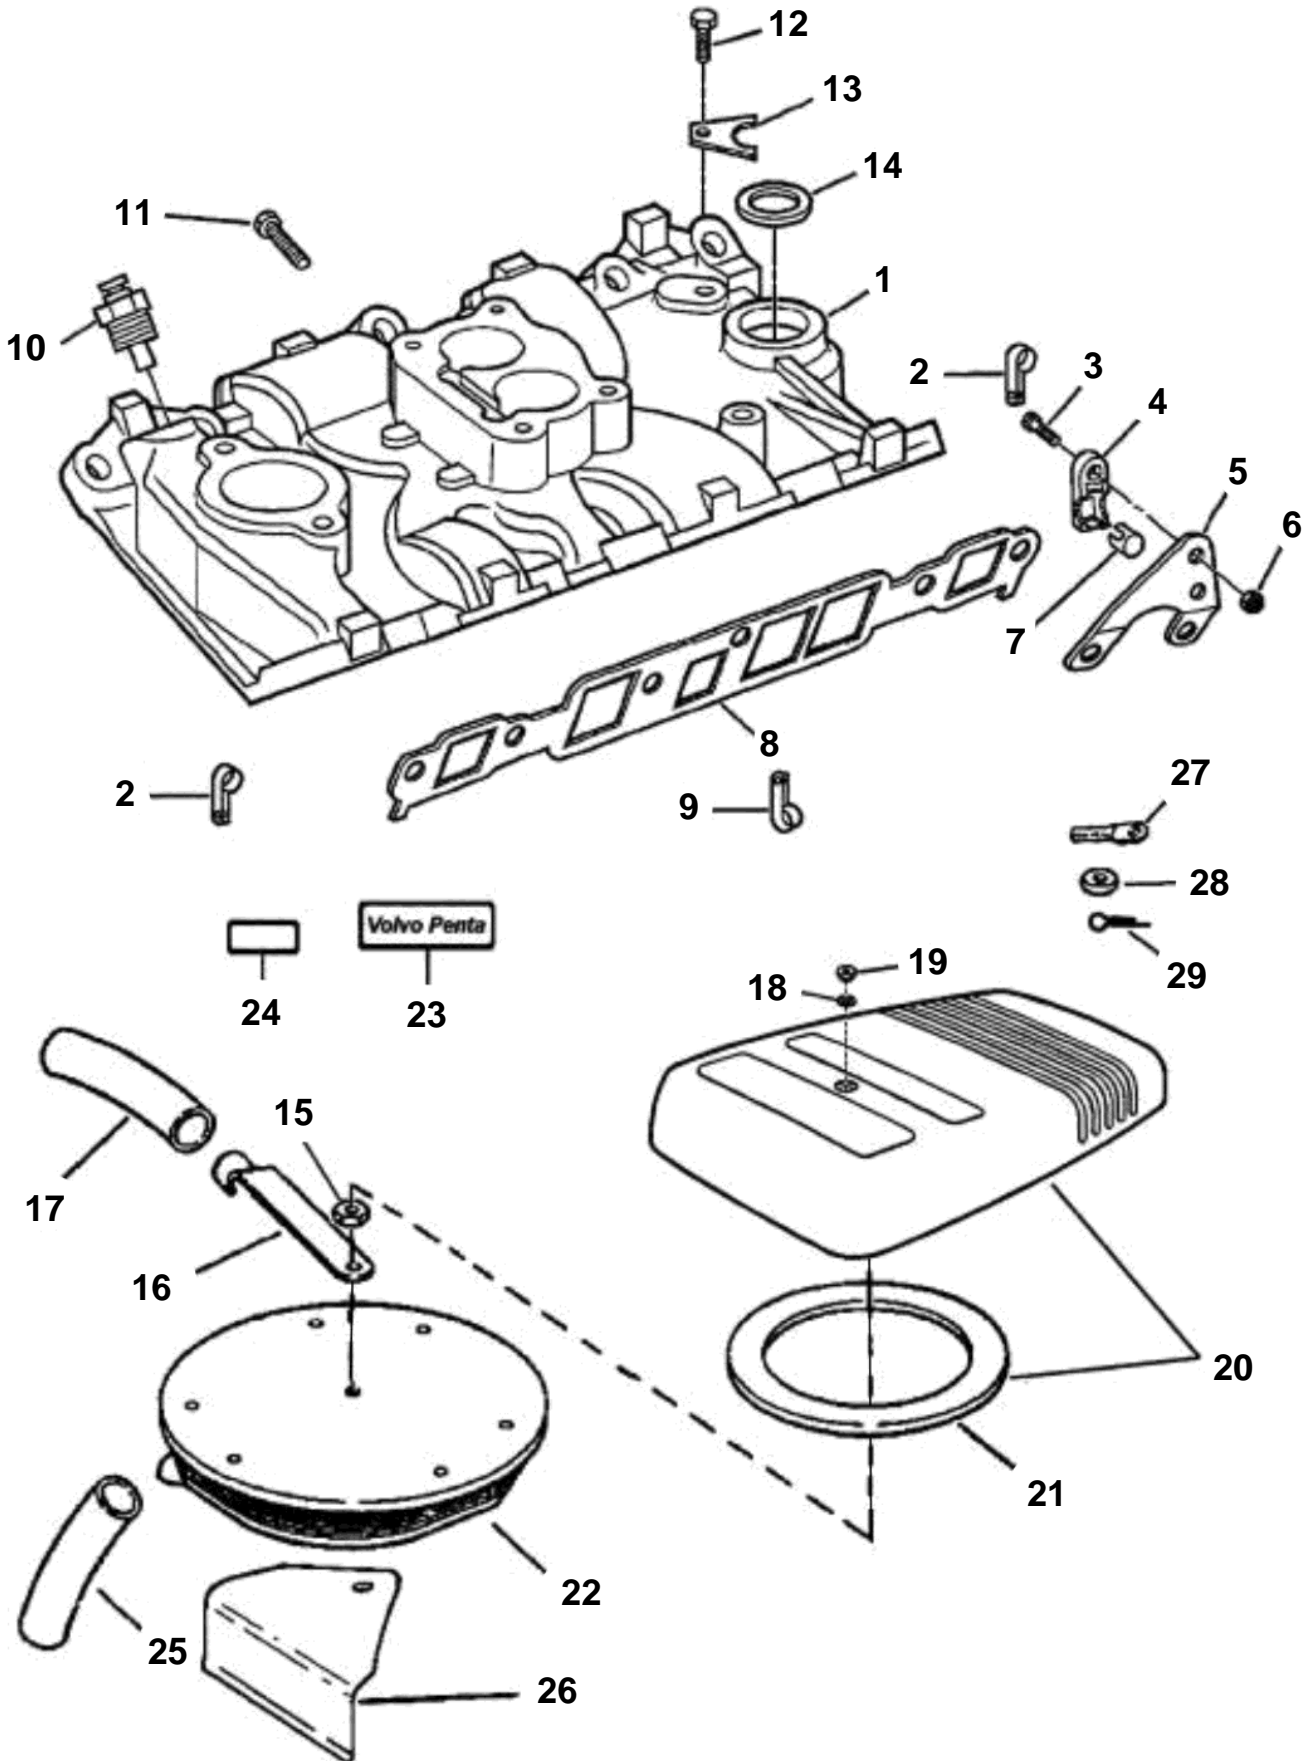

4.3GLPHUB, 4.3GSPHUB, 4.3GSPHUS, 4.3GIPHUSCE

12221

4.3GLPHUB, 4.3GSPHUB, 4.3GSPHUS, 4.3GIPHUSCE

REF	PART NO.	QTY	DESCRIPTION	NOTES
1	3850380	1	Inlet pipe, 2V	
	3850381	1	Inlet pipe, 4V	TBI
	3853644	1	· Cover	Not shown
	3850378	1	· Gasket	Not shown
	3853167	2	· Screw	Not shown
2	3852092	2	Clamp, Engine cable to lift bracket	
3	3852048	1	Screw, Anchor, throttle cable to bracket	
4	3850266	1	Anchorage, Throttle cable	
5		1	Bracket, Throttle cable to engine	GL,GS
		1	Bracket, Throttle cable to engine	Gi
6	3852118	1	Nut, Anchor, throttle cable to bracket	
7	3852019	1	Retainer, Throttle cable	
8	3850379	1	Gasket kit, Intake manifold	
9	3852434	3	Clamp, Engine cable to manifold	
10	872068	1	Sender, Water temperature, dual station	
	3852029	1	Sender, Water temperature	
11	3853196	8	Screw, Intake manifold	
12	3853325	1	Screw, Distributor clamp	
13	3852108		Clamp, Distributor to engine	As required
14	3852109	1	Gasket, Distributor	
15	3853561	1	Nut, Flame arrestor to TBI, carb	
16	3852695	1	Connector	
17	3852435	1	Hose	
18	3852007	1	Washer, Flame arrestor cover	
19	3852749	1	Nut, Flame arrestor cover	
20	3850510	1	Cover, Flame arrestor	
21	3850458	1	· Spacer	
22		1	Flame shield	GL,GS
		1	Flame arrestor	Gi
23	3854980	1	Decal, Volvo Penta	
24	3854982	1	Decal, 4.3 GL	
	3854983	1	Decal, 4.3 GS	
	3854984	1	Decal, 4.3 Gi	
25	3852668	1	Hose, Elbow to carb, adapter	Cut to length
26	3854916	1	Deflector	Gi
27	3850941	1	Adapter, Throttle cable	
28	3852193	1	Washer, Throttle anchor	
29	3852052	1	Cotter pin, Throttle anchor	