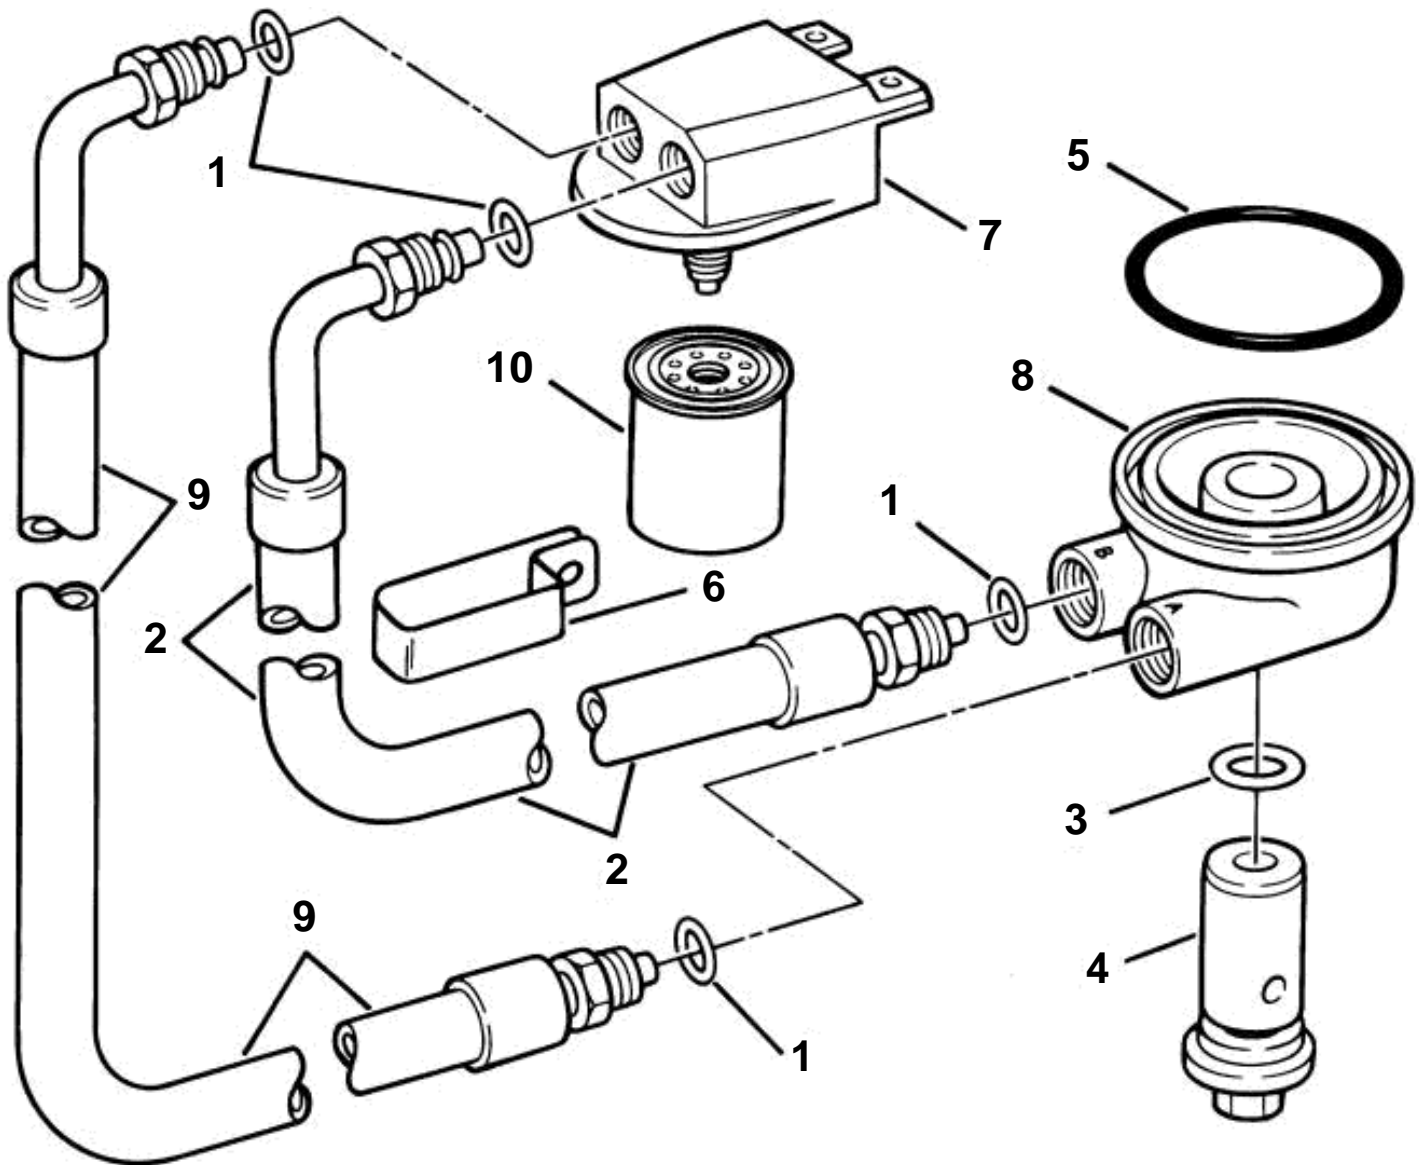

4.3GLPHUB, 4.3GSPHUB, 4.3GSPHUS, 4.3GIPHUSCE

4.3GLPHUB, 4.3GSPHUB, 4.3GSPHUS, 4.3GIPHUSCE

REF	PART NO.	QTY	DESCRIPTION	SEE SEC.	NOTES
1	3850883	1	Oil filter kit, 4.3 liter		
	3852011	4	· O-ring, Oil hose		
2		1	· Hose, Engine oil to filter		
3	3852089	1	· O-ring, Adapter retainer		
4	3854695	1	· Retainer, Adapter		
5	3854416	1	· O-ring, Adapter to engine		
6	3852837	1	· Clamp, Oil hoses to manifold		
7	3850959	1	· Cover, Remote oil filter		
8	3854589	1	· Adapter, Engine oil		
9	3854588	1	· Hose, Engine oil from filter		
10	841750	1	· Oil filter		
			· Bulletin P-21-7-1	P-21-7-1-EN	Oil Filters, GM gas engines