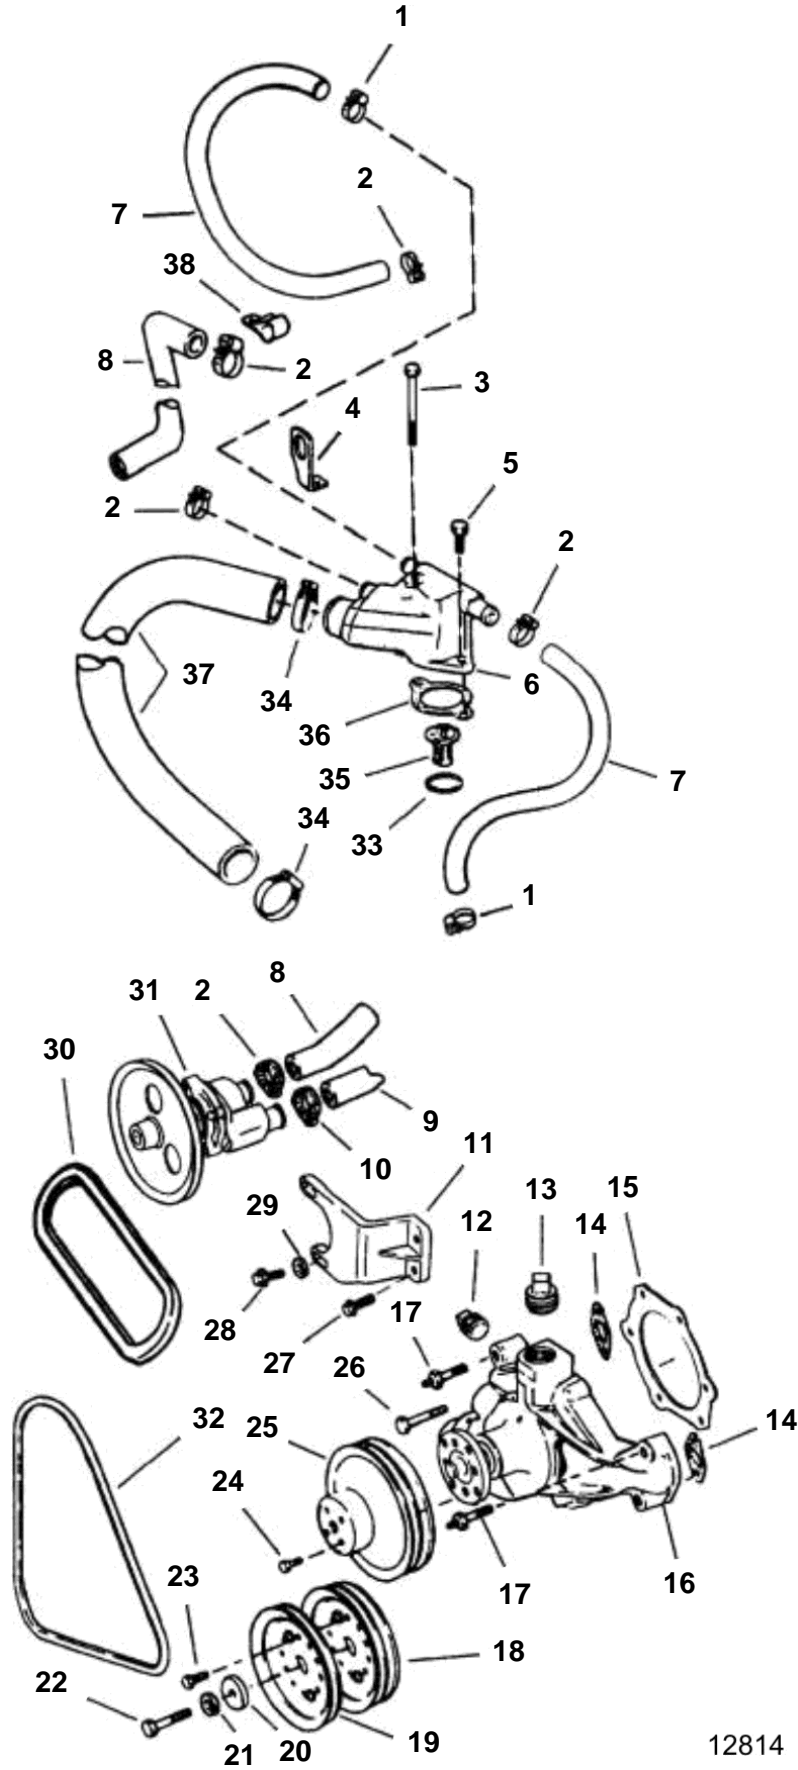

4.3GLPHUB, 4.3GSPHUB, 4.3GSPHUS, 4.3GIPHUSCE

12814

4.3GLPHUB, 4.3GSPHUB, 4.3GSPHUS, 4.3GIPHUSCE

REF	PART NO.	QTY	DESCRIPTION	NOTES
1	961663	2	Clamp, Hose to thermostat hsg	TBI
	3853780	2	Clamp, Hose to thermostat hsg	
2	3852602	2	Clamp, Hose to exhaust manifold	
3	3853391	1	Screw, Lift bracket & thermostat hsg	
4	3852649	1	Bracket, Center lift	
5	3853401	1	Screw, Thermostat hsg to engine	
6	3850360	1	Thermostat housing, Thermostat hsg	
	3853598	1	Elbow, Thermostat hsg	Gi; Not shown
7	3852746	2	Hose, Thermostat hsg to manifold	Cut to length
8	3852283	1	Hose, Pump to thermostat hsg	GL, GS
	3854769	1	Hose, Pump to reservoir	Gi
9	3852282	1	Hose, Cooler to pump	GL, GS
	3855114	1	Hose, Gimbal hsg to water pump	Gi
10	3850422	1	Clamp, Hose, water pump inlet	
11		1	Bracket, Water pump	
12	3852135	1	Plug, ¾ inches	
13	3850802	1	Plug, 1 inch	
14	3852477	2	Gasket, Water pump	
15	3850595	1	Gasket, Water pump cover	
16	3853850	1	Circulation pump	
17	3852507	2	Stud, Water pump	
18	3852137	1	Pulley, Water pump	
19	3852505	1	Pulley, Crankshaft, water pump	
20	3852110	1	Washer, Harmonic balance	
21	3852046	1	Lock washer, Harmonic balance	
22	3852131	1	Screw, Harmonic balance	
23	3853418	3	Screw, Pulley to crankshaft	
24	3853390	4	Screw, Water pump pulley to hub	
25	3852220	1	Pulley, Water pump	
26	3854653	1	Screw	
27	3853326	2	Screw, Water pump bracket to engine	
28	3853155	2	Screw, Water pump to bracket	
29	3852162	2	Washer, Screw, water pump to bracket	
30	3852336	1	V-belt, Water pump	
31	3855778	1	Sea water pump	
32	3852504	1	V-belt, Alternator to pulley	GL, GS, Not for PJX
	3853368	1	V-belt	Gi
	3852464	1	V-belt, Alternator to pulley	PJX
33	3852071	1	O-ring, Thermostat	
34	3852098	2	Clamp, Hose, thermostat hsg to water pump	
35	3852216	1	Thermostat, Engine	
36	3852111	1	Gasket, Thermostat hsg to engine	
37	944386	1	Hose, Thermostat hsg to PJX	
	3852288	1	Hose, Thermostat hsg to water pump	
38	3852490	1	Clamp, Hoses to front mount	Port
	3853312	1	Clamp, Hoses to front mount	Stbd