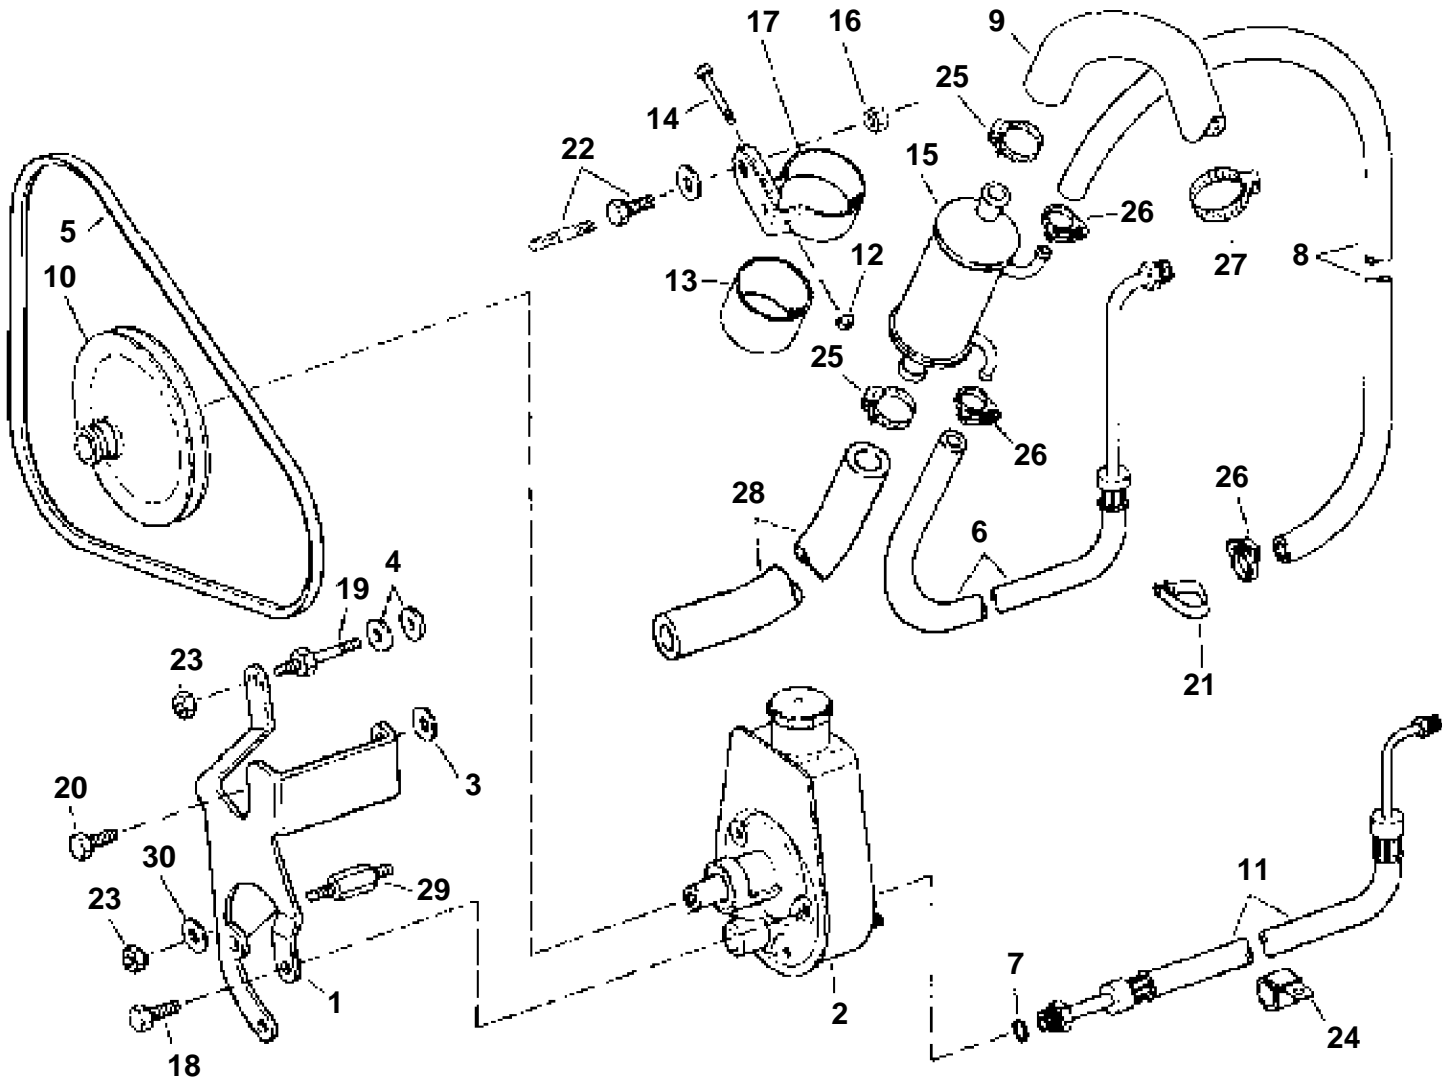

4.3GLPEFS

GR71919

4.3GLPEFS

REF	PART NO.	QTY	DESCRIPTION	NOTES
1	3856871	1	Bracket, P/S pump to engine	
2	3850491	1	Steering pump	
3	3852162	1	Washer, P/S pump bracket to cylinder head	
4	3852162	2	Washer, Stud, water/steering pump to engine	
5	3852464	1	V-belt, P/S pump	
6	3854056	1	Hose, Cylinder to oil cooler	
7	3852497	1	O-ring, Pressure hose to steering pump	
8	3852839	1	Hose, Oil cooler to steering pump	Return
9	3852281	1	Hose, Gimbal to cooler	
10	3853804	1	Pulley, P/S pump	
11	3853918	1	Hose, P/S pump to pressure valve	
12	3852079	1	Nut, Oil cooler & bracket assy	
13	3853236	1	Spacer, Oil cooler	
14	3852126	1	Screw, Oil cooler & bracket assy	
15	3851921	1	Oil cooler	
16	3852065	1	Nut, Oil cooler assy to flywheel hsg	
17		1	Clamp, Engine oil cooler, power steering	
18	3853405	3	Screw, Steering pump bracket	
19	3852507	1	Stud, Bracket to water pump	
20	3853557	1	Screw, Bracket to cylinder head	
21	3852837	1	Clamp, P/S hoses to head	Port, rear
22	3853326	1	Screw, Cooler to flywheel hsg	
23	3853403	2	Nut, Stud, P/S pump bracket	
24	3852490	1	Clamp, Hoses to front mount	
25	3853786	2	Hose clamp, Hose, oil cooler, water	
26	3852196	2	Clamp, Hose, P/S pump to oil cooler	Return
	3852196	1	Clamp, Hose, P/S cylinder to oil cooler	Return
27	3853786	1	Hose clamp, Hose, water to gimbal hsg	
28	3855678	1	Hose, Cooler to pump	
29	3856973	1	Stud, P/S pump bracket to engine	
30	3852054	1	Washer, Bracket to stud	