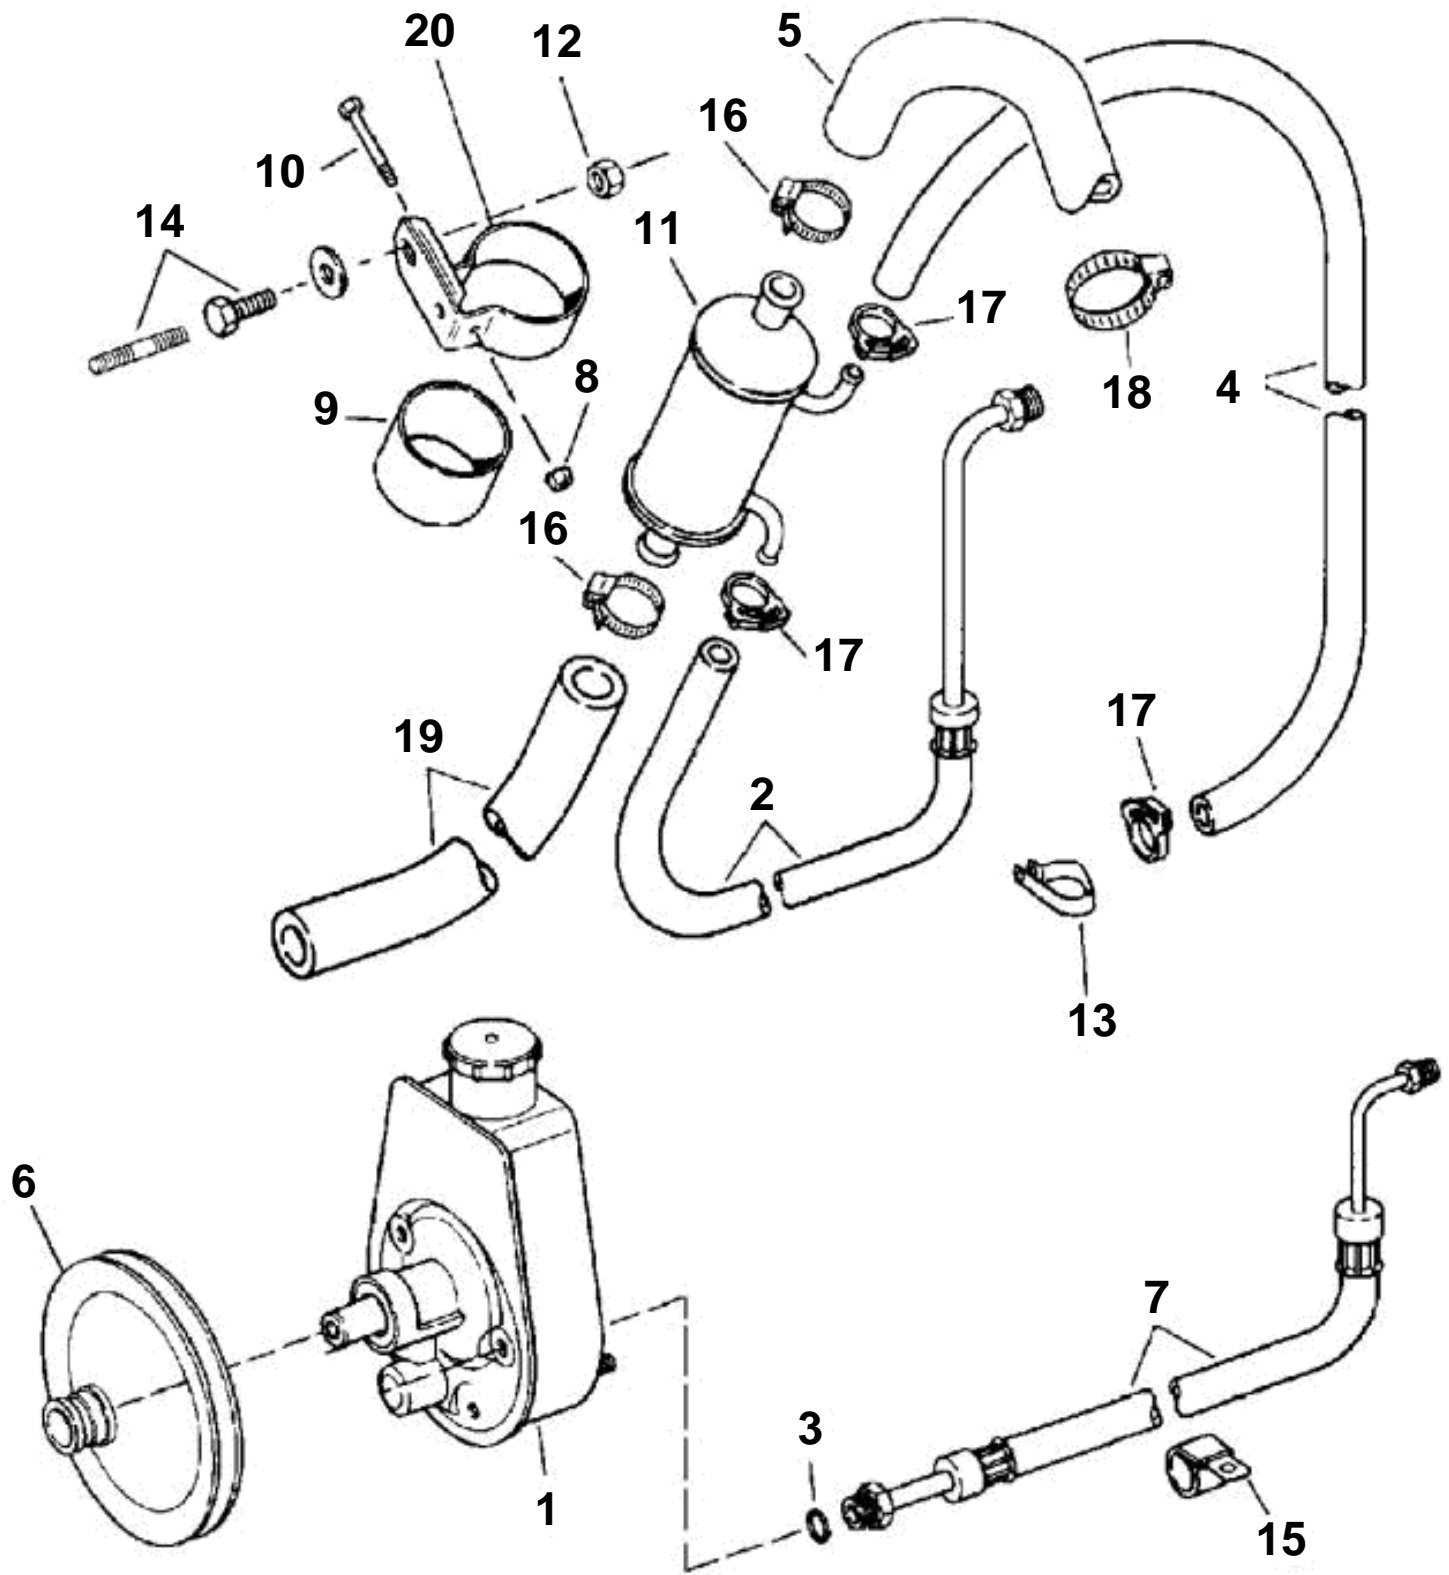

4.3GiPEFS

4.3GiPEFS

REF	PART NO.	QTY	DESCRIPTION	NOTES
1	3850491	1	Steering pump	
2	3854168	1	Hose assembly, Cylinder to oil cooler	
3	3852497	1	O-ring, Pressure hose to steering pump	
4	3852839	1	Hose, Oil cooler to steering pump	Return
5	3856251	1	Hose, Gimbal to cooler	
6	3860084	1	Pulley, P/S pump	
7	3853967	1	Hose assembly, P/S pump to pressure valve	
8	3852079	1	Nut, Oil cooler & bracket assy	
9	3853236	1	Spacer, Oil cooler	
10	3852126	1	Screw, Oil cooler & bracket assy	
11	3851921	1	Oil cooler	
12	3852177	1	Nut, P/S cooler clamp to reservoir	
13	3852837	1	Clamp, P/S hoses to head	Port, rear
14	3852093	1	Stud, Clamp, P/S cooler	
15	3852490	1	Clamp, Hoses to front mount	
16	3853786	2	Hose clamp, Hose, oil cooler, water	
17	3852196	2	Clamp, Hose, P/S pump to oil cooler	Return
	3852196	1	Clamp, Hose, P/S cylinder to oil cooler	Return
18	3853786	1	Hose clamp, Hose, water to gimbal hsg	SX
19	3858236	1	Hose, Cooler to pump	
20		1	Clamp	